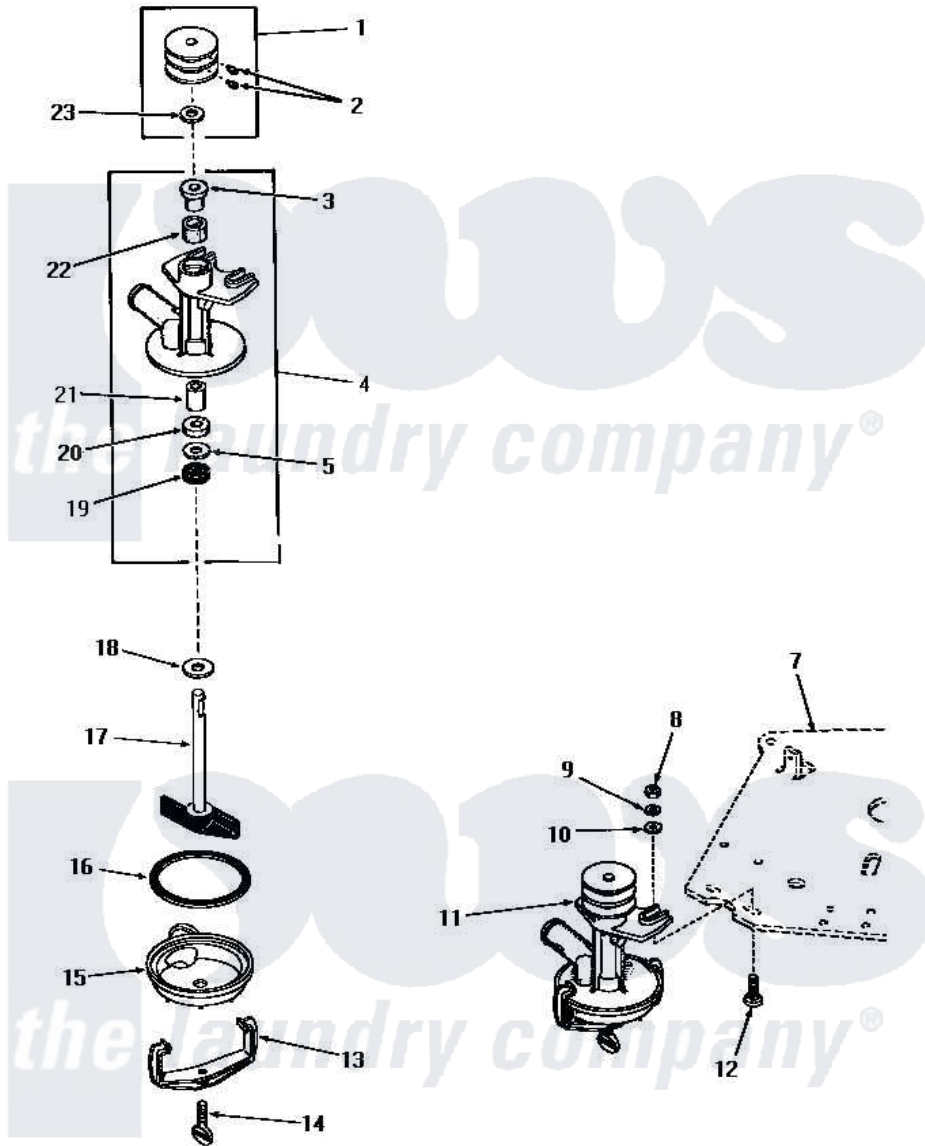

# Amana FA6022 19 - PUMP ASSY

## PUMP ASSEMBLY

Amana [Residential Amana FA6022 Washer Parts](#) Parts Diagram 19 - PUMP ASSY  
 Click on the part number to view part

Item	Original Part Number	Replaced By	Status	Part Description
1	23770		Not Available	ASSY,PULLEY
2	<a href="#">02771</a>			Screw, 1/4-20 x 3/8 Hex S
3	<a href="#">20072</a>			Bearing
4	20763		Not Available	PUMP BODY
5	<a href="#">20093</a>			Washer, 29/64 ID x 63/64 OD
7	Y00000000		Not Available	SEE NOTE MOUNTING PLATE
8	20275	<a href="#">27001225</a>		Nut, Jam Mid Lock 1/4-20
9	<a href="#">03189</a>			LoCkwasher, 1/4 Std-C P
10	<a href="#">20176</a>			Washer, .2656 ID x 9/16 OD
11	25178		Not Available	ASSY,PUMP
12	<a href="#">24390</a>			Bolt
13	<a href="#">20066</a>			Clamp, Pump
14	<a href="#">20161</a>			Screw, 5/16-18 X 1-1/16
15	04316		Not Available	BOTTOM,PUMP
16	20097		Not Available	GASKET
17	04372		Not Available	ASSY,IMPELLER

18	<a href="#">20099</a>		Washer, .440idx1.125odx
19	<a href="#">20095</a>		Seal
20	<a href="#">20094</a>		Packing Material
21	<a href="#">20071</a>		Bearing
22	<a href="#">26479</a>		Wick
23	26919	Not Available	WASHER,PUMP PULLEY
NI	<a href="#">131P3</a>		Kit, Pump Kt85