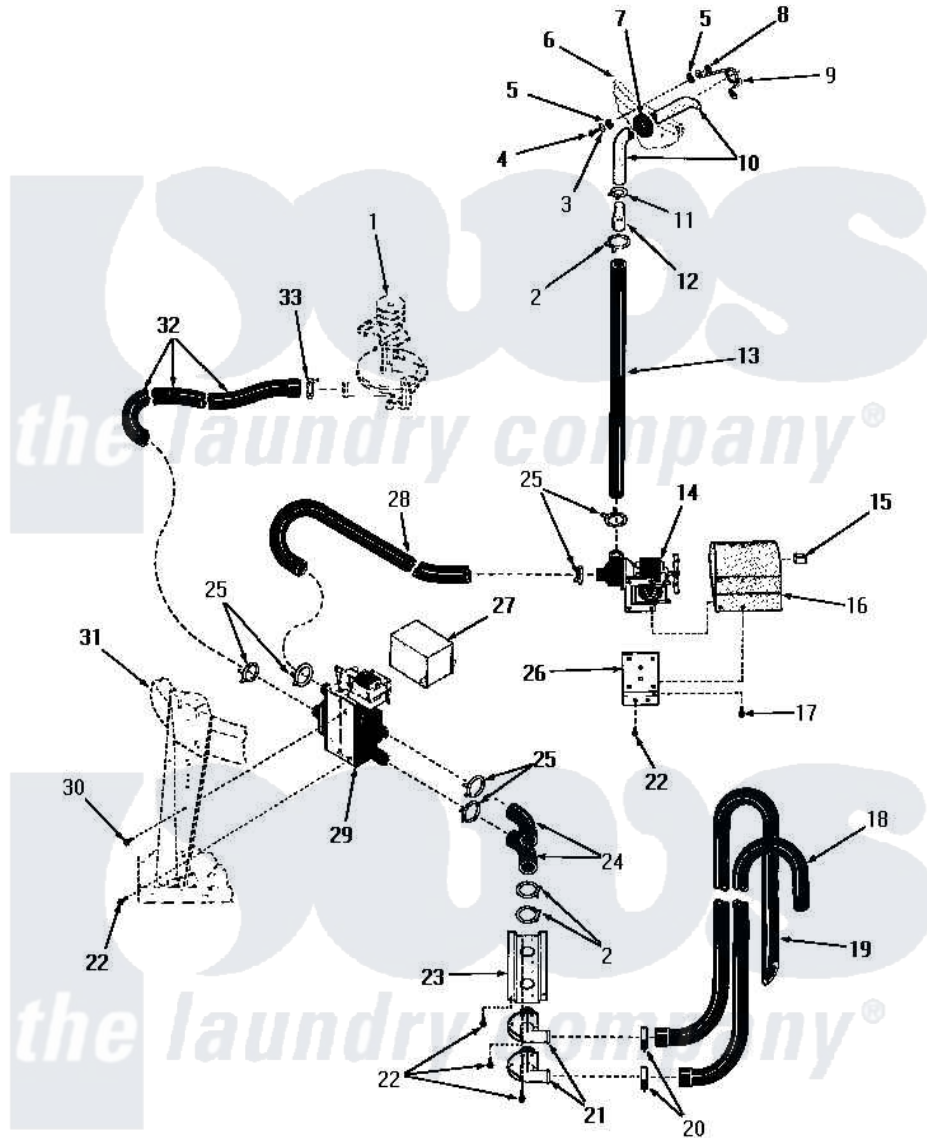

Amana FA6022 20 - SUDS-WATER SAVER ASSY

SUDS-WATER SAVER ASSEMBLY

Amana [Residential Amana FA6022 Washer Parts](#) Parts Diagram 20 - SUDS-WATER SAVER ASSY
 Click on the part number to view part

Item	Original Part Number	Replaced By	Status	Part Description
1	Y00000000		Not Available	SEE NOTE PUMP ASSEMBLY
2	Y03698		Not Available	CLAMP xREPLACE
3	20492	M0270504		Washer
4	21081			Screw, 10-24 X 1/2 RD H
5	02928		Not Available	WASHER
6	Y00000000		Not Available	SEE NOTE DRAIN TUB
7	20118		Not Available	GROMMET,1982 INV
8	21080		Not Available	NUT
9	22355		Not Available	RETURN HOSE SUPPORT
10	22356	WR71X10754		Shelf Front All White 22356 I
11	Y22671		Not Available	HOSE CLAMP
12	21086		Not Available	CODE J
13	26982		Not Available	PUMP OUTLET RETURN HOSE
14	269985		Not Available	MOTOR AND PUMP ASSEMBLY

15	23258		Pad, Bumper
16	26988	910402	Inlet Spout
17	52150	489464	Screw
18	20240		Hose, M/F 29219
19	22627	33-7806N	Seal Assembly
20	20211	285655	Clamp, Hose
21	23553		Not Available ELBOW,DRAIN HOSE-PLAST
22	51784		Not Available SCREW,10B-16 X 1/2 HEX
23	23560		Not Available BRACKET
24	23845		Not Available TEE-TO-ELBOW HOSE
25	21372	21-372	Sampling Tube
26	26981		Not Available MOUNTING BRACKET
27	26053		Not Available SHIELD
28	26052		Not Available VALVE-TO-PUMP HOSE
29	23848		Not Available VALVE
30	25723	27001200	Screw
31	Y00000000		Not Available SEE NOTE CHASSIS
32	24575		Not Available NO LONGER AVAILABLE
33	20210		Not Available NO LONGER AVAILABLE