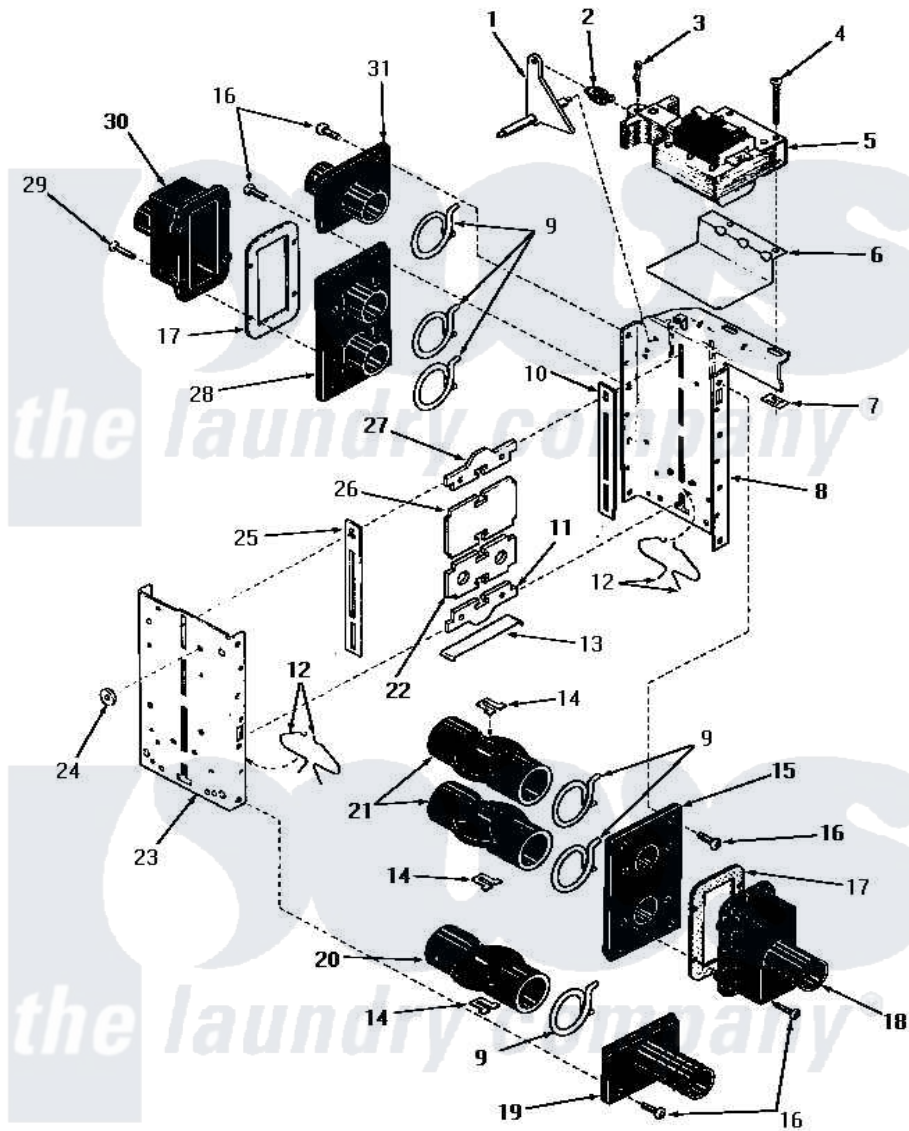

# Amana FA6022 21 - SUDS-WATER SAVER VALVE ASSY

**SUDS-WATER SAVER VALVE ASSEMBLY**

Amana [Residential Amana FA6022 Washer Parts](#) Parts Diagram 21 - SUDS-WATER SAVER VALVE ASSY  
 Click on the part number to view part

Item	Original Part Number	Replaced By	Status	Part Description
1	22574S		Not Available	LEVER
2	21296E		Not Available	SPRING
3	21296D		Not Available	COTTER PIN
4	21296B		Not Available	PHILLIPS HEAD SCREW
5	22574A		Not Available	SOLENOID
6	21296F		Not Available	SPLASH SHIELD
7	21296C		Not Available	SPEED NUT
8	23848B		Not Available	SIDE PLATE
9	21296W		Not Available	HOSE CLAMP
10	21296M		Not Available	GUIDE YOKE
11	21296N		Not Available	END POST
12	21296Q		Not Available	TOGGLE SPRING
13	21296K		Not Available	LEAF SPRING
14	21296U		Not Available	TUBE VALVE LUG CLIP
15	21296X		Not Available	DOUBLE TUBE HOSE ADAPTER
16	21296J		Not Available	PHILLIPS HEAD SCREW

17	21296-I	Not Available	GASKET
18	22574G	Not Available	MANIFOLD COVER
19	21296V	Not Available	SINGLE TUBE HOSE ADAPTER
20	21296Y	Not Available	TUBE
21	21296Y	Not Available	TUBE
22	21296Z	Not Available	INTERMEDIATE POST
23	23848C	Not Available	SIDE PLATE
24	23848D	Not Available	SPACER
25	21296M	Not Available	GUIDE YOKE
26	21296AA	Not Available	STATIONARY POST
27	21296-O	Not Available	END POST
28	21296X	Not Available	DOUBLE TUBE HOSE ADAPTER
29	21296H	Not Available	PHILLIPS HEAD SCREW
30	Y22007	Not Available	MANIFOLD COVER
31	22007G	Not Available	SINGLE TUBE HOSE ADAPTER