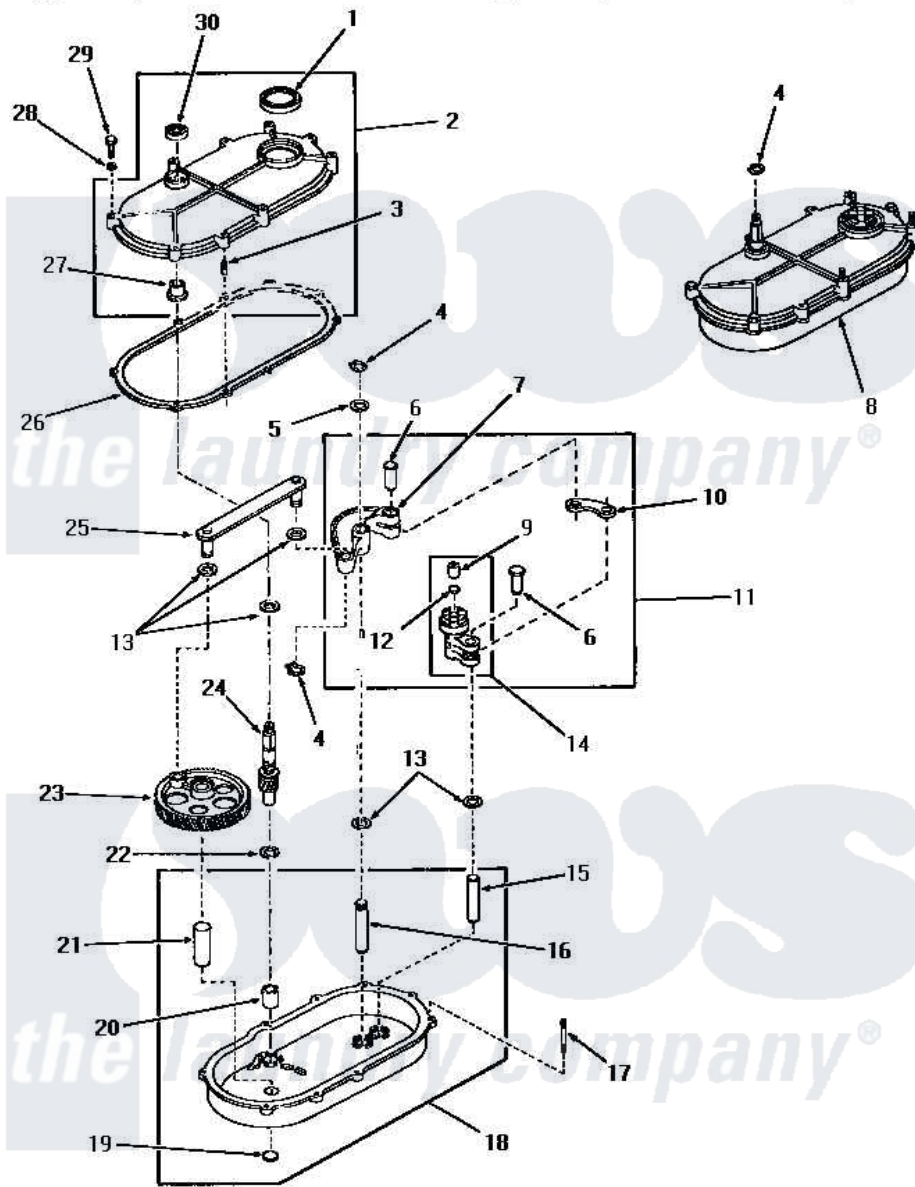

Amana FA6022 22 - TRANSMISSION ASSY

TRANSMISSION ASSEMBLY

Amana [Residential Amana FA6022 Washer Parts](#) Parts Diagram 22 - TRANSMISSION ASSY
 Click on the part number to view part

Item	Original Part Number	Replaced By	Status	Part Description
1	20199			Seal
2	20216		Not Available	ASSY,TRANSMISSION COVE
3	20197		Not Available	DOWEL PIN
4	23751			Ring, Retaining
5	20212	35092		Washer, 3628id X 1.00 X .056
6	01690			Pin, Link
7	05005	05005P		Assembly
8	23828			Assembly, Transmission
9	01711		Not Available	BEARING
10	Y04999		Not Available	LINK
11	20220			Assembly, Rocker Arm
12	Y02479			Disc, Expansion
13	01791			Washer, .626 X 1.125 X1
14	20219	30927P		Assembly Clutch Arm
15	01688		Not Available	PIN
16	24817		Not Available	PIN,ROCKER ARM

17	20155		Not Available	STUD,DOUBLE END 1/4-20
18	23927		Not Available	ASSY,TRANSMISSION xREPLACE
19	Y02769			Disc
20	01993			Bearing, 7/8odx5/8id
21	03477		Not Available	PIN
22	20198	41813		Csa 20198 20 4w 19 Deg Cc
23	02175		Not Available	GEAR,CRANK
24	23645			Pinion
25	03969	03969P		Rod Connecting
26	20059			Gasket
27	20082			Bearing
28	03189			LoCkwasher, 1/4 Std-C P
29	20257		Not Available	SCREW,1/4-20 X 1-1/4 H
30	20200			Seal
NI	02528	02528P		Grease Transmission Mobil 209