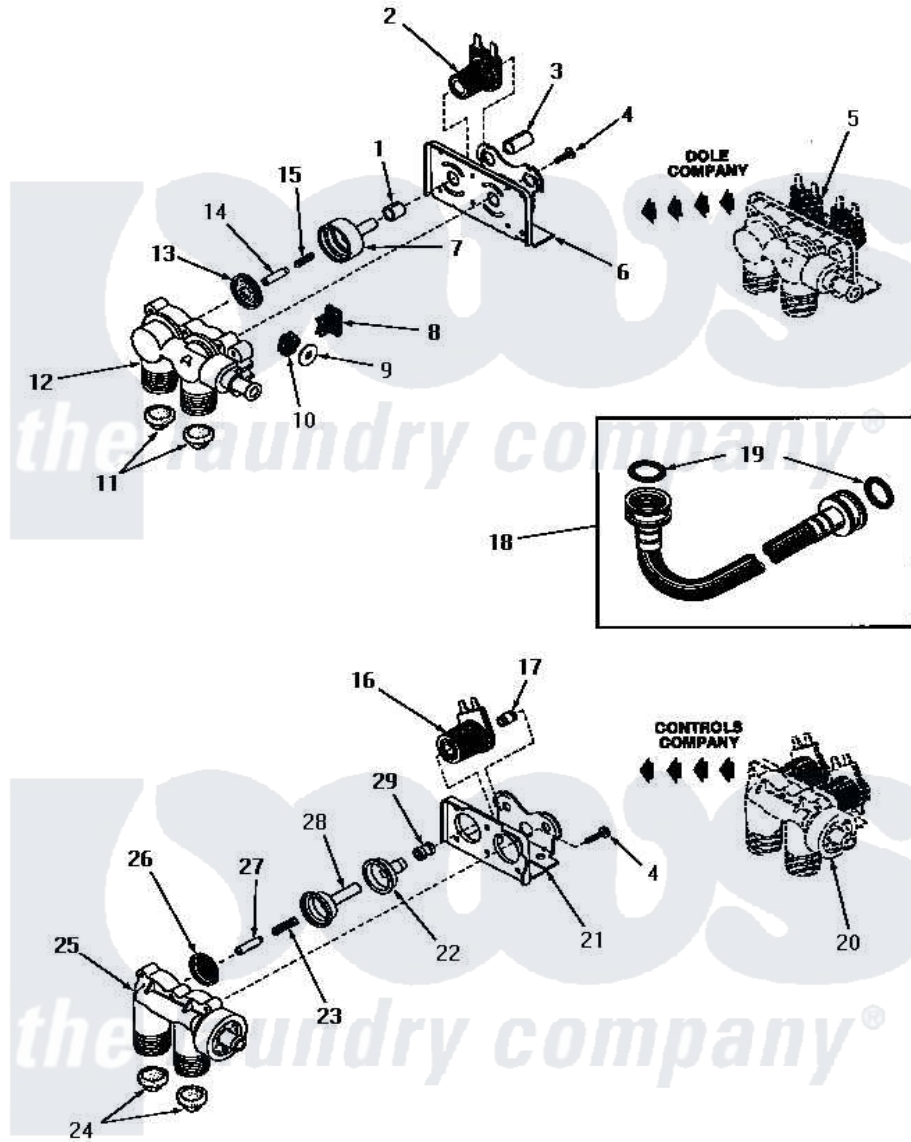

# Amana FA6121 01 - 25832 & 25833 MIXING VALVE ASSEMBLIES

**25832 and 25833 MIXING VALVE ASSEMBLIES**  
(See Page 18 for complete assembly)

Amana [Residential Amana FA6121 Washer Parts](#) Parts Diagram 01 - 25832 & 25833 MIXING VALVE ASSEMBLIES  
Click on the part number to view part

Item	Original Part Number	Replaced By	Status	Part Description
1	24129		Not Available	SLEEVE,SHORT
2	24126	<a href="#">33930</a>		Valve, Mixing
3	24128		Not Available	SLEEVE,LONG
4	25817C		Not Available	SCREW
5	Y00000000		Not Available	SEE NOTE MIXING VALVE ASSEMBLY
6	Y24127		Not Available	MOUNTING BRACKET
7	<a href="#">24130</a>			Guide, Armature
8	Y24135		Not Available	PLUG,FLOW REGULATOR
9	23224G		Not Available	DIFFUSER
10	<a href="#">23224C</a>			Regulator, Flow
11	24122	<a href="#">22002960</a>		Strainer, Washer Inlet
12	<a href="#">24125</a>			Body, Valve
13	24134		Not Available	DIAPHRAGM
14	24132		Not Available	ARMATURE
15	24131		Not Available	SPRING
16	24596A		Not Available	SOLENOID

17	25817M		Not Available	SOLENOID PLUG
18	20241	<a href="#">EZ20241</a>		20 x 24 x 1 Filter 1 Metal Side
19	20290	<a href="#">Y013783</a>		Washer, Inlet Hose
20	Y00000000		Not Available	SEE NOTE MIXING VALVE ASSEMBLY
21	25817B		Not Available	MOUNTING BRACKET
22	25817E		Not Available	SLEEVE, GUIDE xREPLACE
23	25817G		Not Available	SPRING
24	24122	<a href="#">22002960</a>		Strainer, Washer Inlet
25	24123		Not Available	VALVE BODY
26	25817K		Not Available	DIAPHRAGM
27	25817H		Not Available	ARMATURE
28	25817F		Not Available	ARMATURE GUIDE
29	25817D		Not Available	SLEEVE ADAPTER