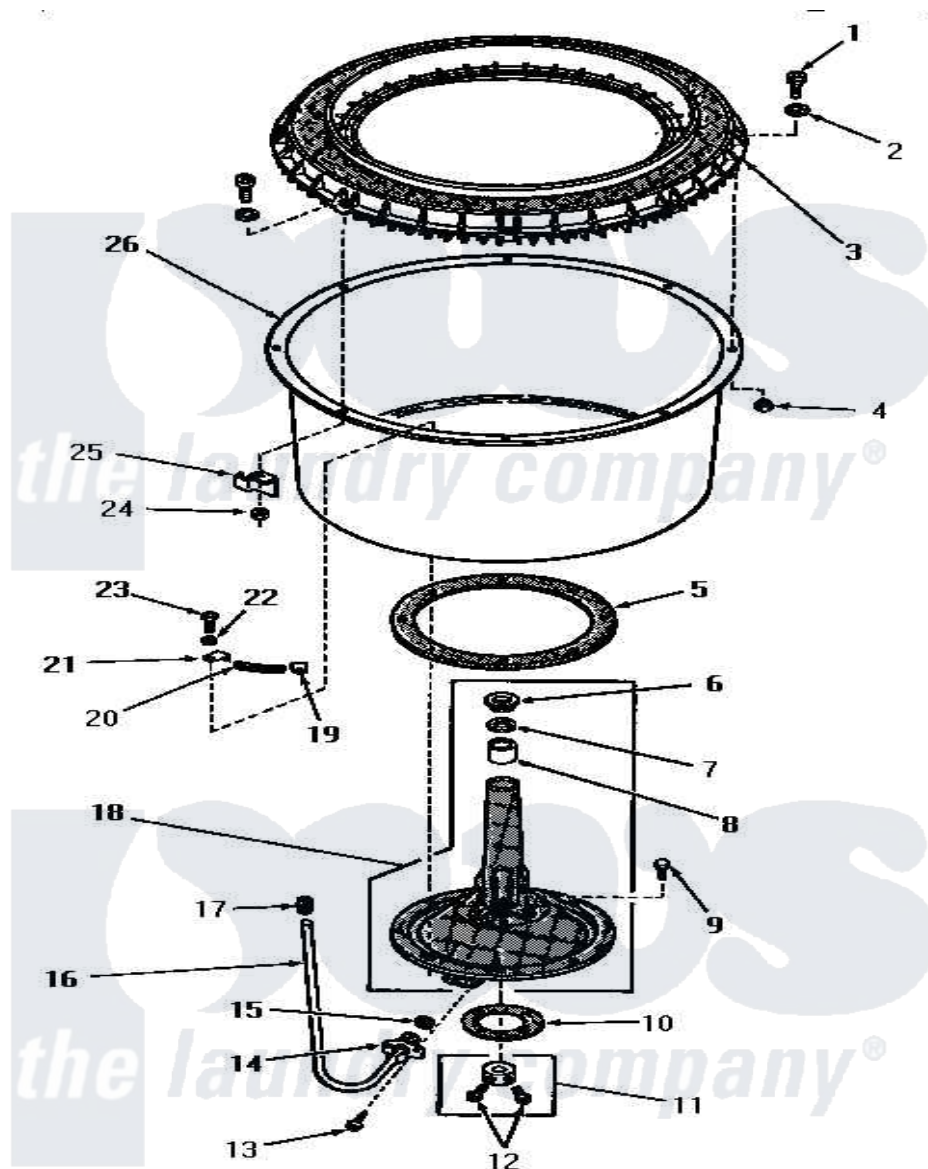

# Amana FA6121 03 - AGITATOR POST & SPIN TUB

## AGITATOR POST AND SPIN TUB

Amana [Residential Amana FA6121 Washer Parts](#) Parts Diagram 03 - AGITATOR POST & SPIN TUB  
 Click on the part number to view part

Item	Original Part Number	Replaced By	Status	Part Description
1	25251	<a href="#">EZ25251</a>		25 x 25 x 1 Filter 1 Metal Side
2	<a href="#">25100</a>			Washer, 17/64 ID x 1/2 OD
3	24931		Not Available	BALANCE RING
4	<a href="#">25250</a>			Nut, 1/4-20 Hex Nyllock
5	22449		Not Available	GASKET
6	<a href="#">23685</a>			Bearing
7	<a href="#">23684</a>			Seal
8	<a href="#">23686</a>			Bearing
9	<a href="#">20261</a>			Screw, Cap
10	<a href="#">20120</a>			Gasket
11	<a href="#">20377</a>			Collar Assembly
12	23481	<a href="#">02422</a>		Screw, 1/4-20 X 1/2 HeX
13	20852		Not Available	SCREW, 10-24 X 1/2 HEX
14	<a href="#">26046</a>			Bracket, Sediment Tube
15	<a href="#">20110</a>			Gasket
16	<a href="#">25980</a>			Tube, Sediment

17	<a href="#">22361</a>		Sleeve
18	26016	<a href="#">2-6016</a>	Wheel 71/2x6
19	<a href="#">22446</a>		Clip
20	<a href="#">22144</a>		Spring
21	<a href="#">22447</a>		Clip
22	20121	Not Available	GASKET
23	<a href="#">20260</a>		Screw, 5/16-18 X 3/4 RD
24	<a href="#">26678</a>		Nut, Self-Locking
25	<a href="#">22025</a>		Bracket
26	25976	Not Available	TUB,SPIN-SS
NI	243P3	Not Available	KIT,AGITATOR POST