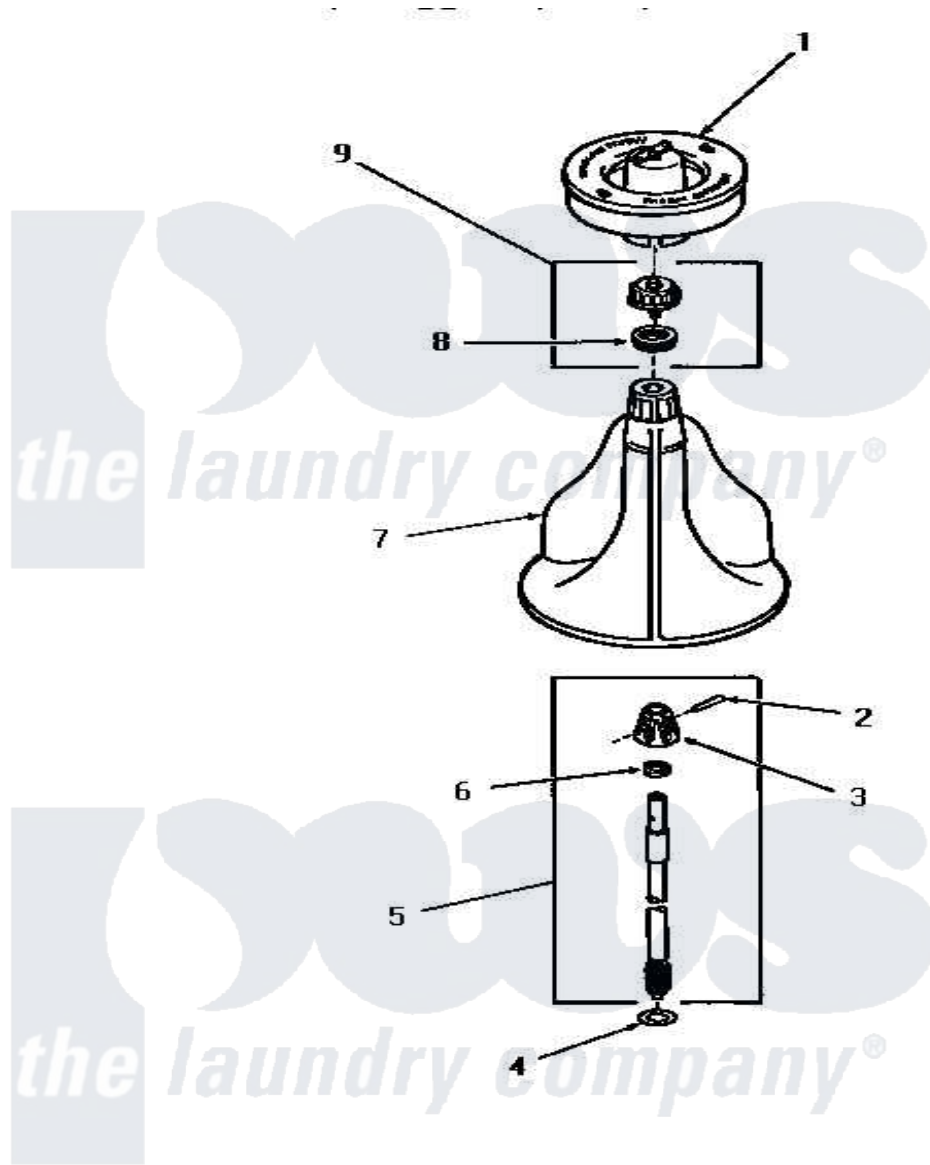

Amana FA6121 04 - AGITATOR, SHAFT & FABRIC SOFTENER DISP

AGITATOR, SHAFT AND FABRIC SOFTENER DISPENSER

Amana Residential Amana FA6121 Washer Parts Parts Diagram 04 - AGITATOR, SHAFT & FABRIC SOFTENER DISP
 Click on the part number to view part

Item	Original Part Number	Replaced By	Status	Part Description
1	23546		Not Available	ASSY,DISPENSER-FAB-SOF
2	20243			Pin, Taper
3	20056		Not Available	BLOCK, DRIVE
4	22135			Washer
5	21751	21751P		Assyshaft
6	20057	222T017P01		Washer FIB 21/32 ID X 1156 OD X 1/8
7	25975		Not Available	ASSY,AGITATOR
8	21036			Clip, Cable
9	26015			Assembly, Cap And Ring-Agitator
"	26014			Assembly, Cap And Ring-Agitator