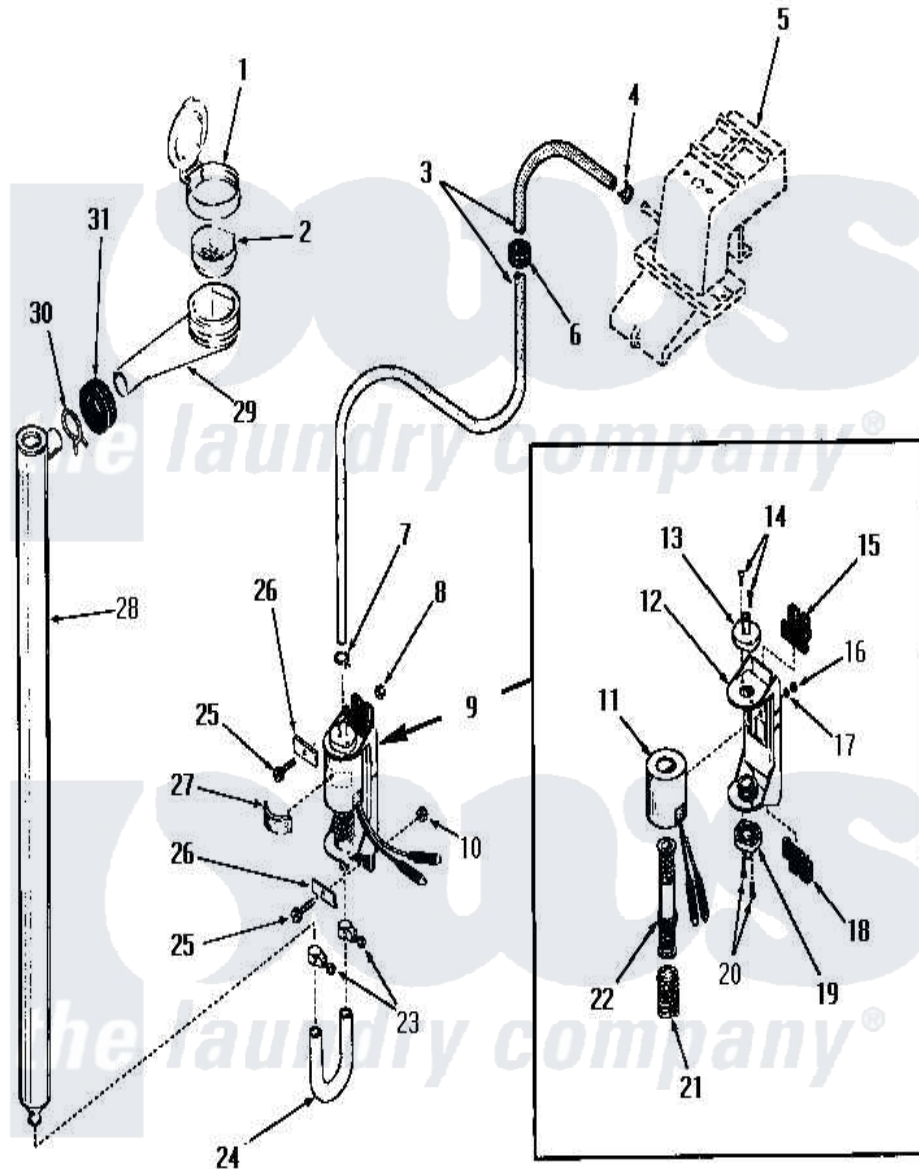

Amana FA6121 05 - BLEACH DISPENSER

Amana [Residential Amana FA6121 Washer Parts](#) Parts Diagram 05 - BLEACH DISPENSER
 Click on the part number to view part

| Item | Original Part Number | Replaced By | Status | Part Description |
|------|-----------------------|-------------|---------------|-------------------------|
| 1 | 22484 | | Not Available | BLEACH LID |
| 2 | 21984 | | | Cover, Dispenser |
| 3 | 22300 | | Not Available | HOSE |
| 4 | 23410 | | Not Available | HOSE CLAMP |
| 5 | Y00000000 | | Not Available | SEE NOTE WATER INLET |
| 6 | 22299 | | Not Available | GROMMET |
| 7 | 22295 | | Not Available | HOSE CLAMP |
| 8 | 22001 | | | Nut, 10-24 Nylon Hex BR |
| 9 | 22337 | | | Pump, Bleach |
| 10 | 22001 | | | Nut, 10-24 Nylon Hex BR |
| 11 | 22337B | | Not Available | COIL AND FRAME |
| 12 | 22337A | | Not Available | BASE |
| 13 | 22337E | | Not Available | HOSE CONNECTOR |
| 14 | 51356 | | Not Available | SCREW,6-32 X 5/16 RD H |
| 15 | 22337F | | Not Available | ISOLATION MOUNT |
| 16 | 22337G | | Not Available | NUT |

| | | | |
|----|--------|---------------|-----------------------------|
| 17 | 21735 | Not Available | LOCKWASHER,No.10 INTSHKP |
| 18 | 22337F | Not Available | ISOLATION MOUNT |
| 19 | 22337E | Not Available | HOSE CONNECTOR |
| 20 | 51356 | Not Available | SCREW,6-32 X 5/16 RD H |
| 21 | 22337D | Not Available | SPRING |
| 22 | 22337C | Not Available | ARMATURE AND VALVE |
| 23 | 24604 | Not Available | HOSE CLAMP |
| 24 | 22302 | Not Available | HOSE |
| 25 | 25989 | Not Available | HEX HEAD SCREW |
| 26 | Y22287 | Not Available | BLEACH PUMP BRACKET |
| 27 | 25220 | Not Available | BUMPER |
| 28 | 22303 | Not Available | TUBE,BLEACH |
| 29 | 22377 | Not Available | DISPENSER xREPLACE |
| 30 | Y03640 | Not Available | CLAMP |
| 31 | 20118 | Not Available | GROMMET,1982 INV |