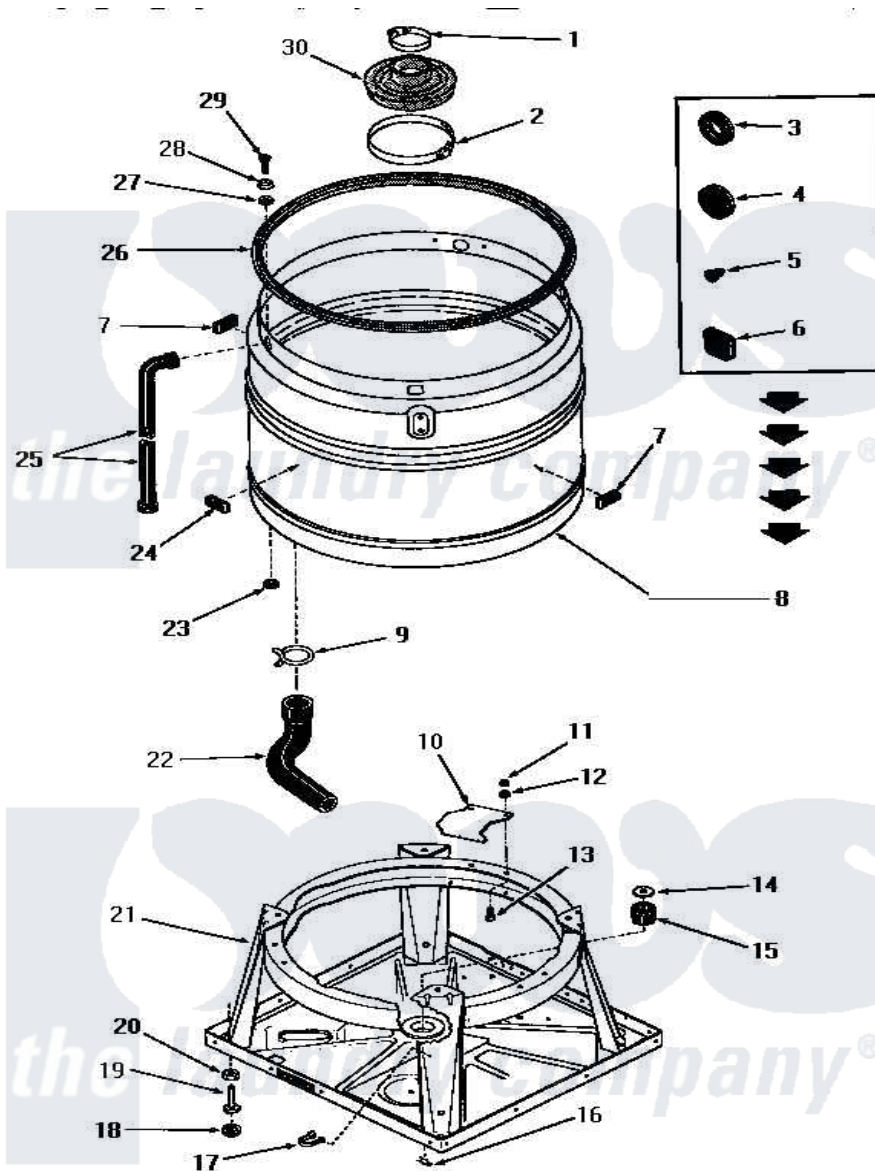

Amana FA6121 06 - BOOT, CHASSIS & DRAIN TUB

BOOT, CHASSIS AND DRAIN TUB

Amana [Residential Amana FA6121 Washer Parts](#) Parts Diagram 06 - BOOT, CHASSIS & DRAIN TUB
 Click on the part number to view part

Item	Original Part Number	Replaced By	Status	Part Description
1	20107			Upper Clamp
2	20108	F200201		Clamp Hose #56
3	20118		Not Available	GROMMET,1982 INV
4	20305	20-305		Sizzle Do Not Ship Ups
5	21393	21-393		Piezo Sounder
6	21651			Grommet
7	23258			Pad, Bumper
8	26034M		Not Available	ASSY,SPLASH TUB
9	10108			Seal
10	21905			Plate, Snubber
11	20275	27001225		Nut, Jam Mid Lock 1/4-20
12	03189			LoCkwasher, 1/4 Std-C P
13	02422			Screw, 1/4-20 X 1/2 HeX
14	20162		Not Available	SPACER
15	20195		Not Available	GROMMET
16	26012	2-6012		Blower Wheel

17	22837		Not Available	STRAP,WIRE
18	21749	40016001		Foot, Rubber
19	20409	22003428		Leg, Adjustable
20	Y21899	40038101		Nut, Leg
21	26028			Assembly, Chassis xReplace
22	25112			Hose
23	20115			Grommet
24	23257		Not Available	PAD,BUMPER
25	22818		Not Available	HOSE
26	21233		Not Available	GASKET
27	20112			Grommet
28	20111			Washer
29	20259		Not Available	SCREW
30	20129		Not Available	BOOT