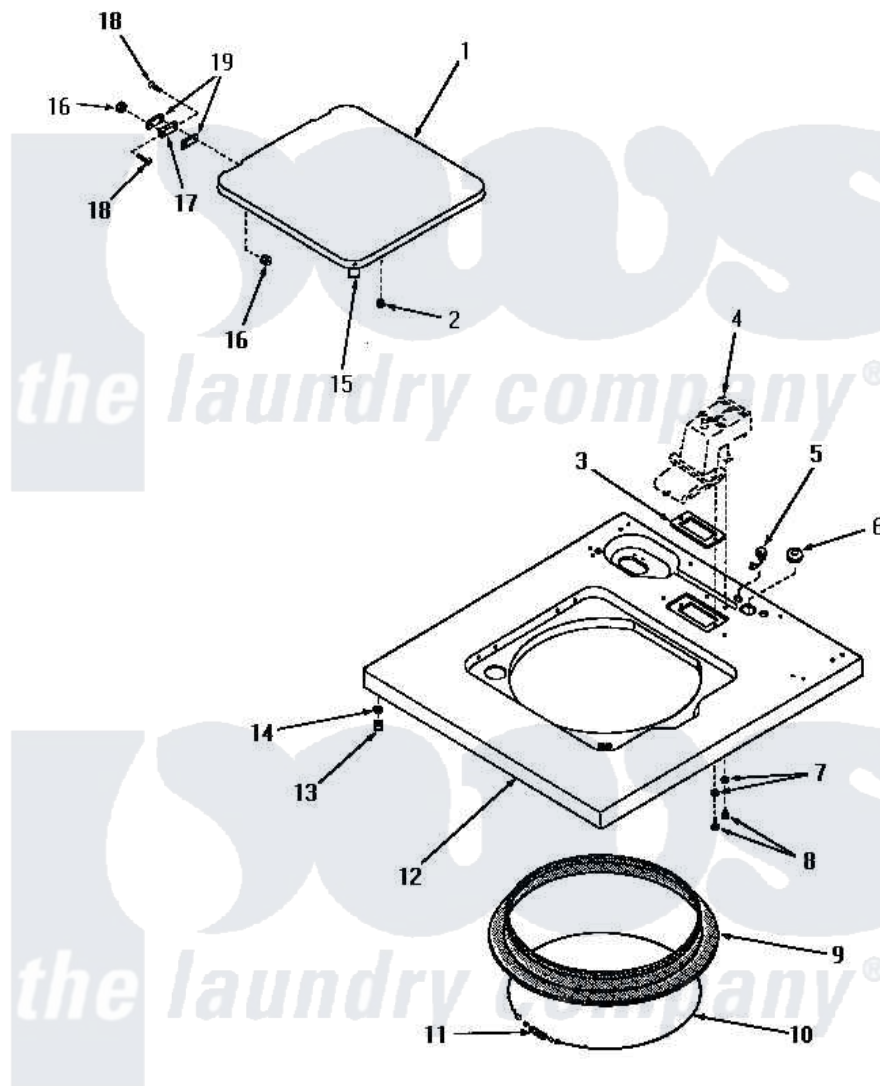

Amana FA6121 07 - CABINET TOP & LOADING DOOR

CABINET TOP AND LOADING DOOR

Amana [Residential Amana FA6121 Washer Parts](#) Parts Diagram 07 - CABINET TOP & LOADING DOOR

[Click on the part number to view part](#)

Item	Original Part Number	Replaced By	Status	Part Description
1	22271A		Not Available	LOADING DOOR, AVOCADO
"	22271H		Not Available	LOADING DOOR, HARVEST GOLD
"	22271C		Not Available	LOADING DOOR, COPPERTONE
"	22271W		Not Available	LOADING DOOR, WHITE
2	21176			Bumper
3	23255		Not Available	GASKET
4	Y00000000		Not Available	SEE NOTE WATER INLET
5	21903	211881		Grommet, Cord Part Not Used-Gas Models Only
6	20118		Not Available	GROMMET,1982 INV
7	20493			Washer, 11/64 ID x 3/8 OD
8	52150	489464		Screw
9	25277			Guard, Rim
10	22352		Not Available	RETAINER,WIRE
11	20791		Not Available	SPRING

12	25929W	Not Available	CABINET TOP, WHITE
"	25829A	Not Available	CABINET TOP, AVOCADO
"	25929H	Not Available	CABINET TOP, HARVEST GOLD
"	25929C	Not Available	CABINET TOP, COPPERTONE
13	23007	Not Available	CAGED NUT
14	24861	Not Available	LOCKWASHER, .448X.789SH
15	25217	R0603504	Actuator, Door Switch
16	21752		Nut, 8-32 Hex Brilock
17	21583		Hinge
18	22649		Screw, 8-32 X 13/32 FI
19	51284	Not Available	GASKET