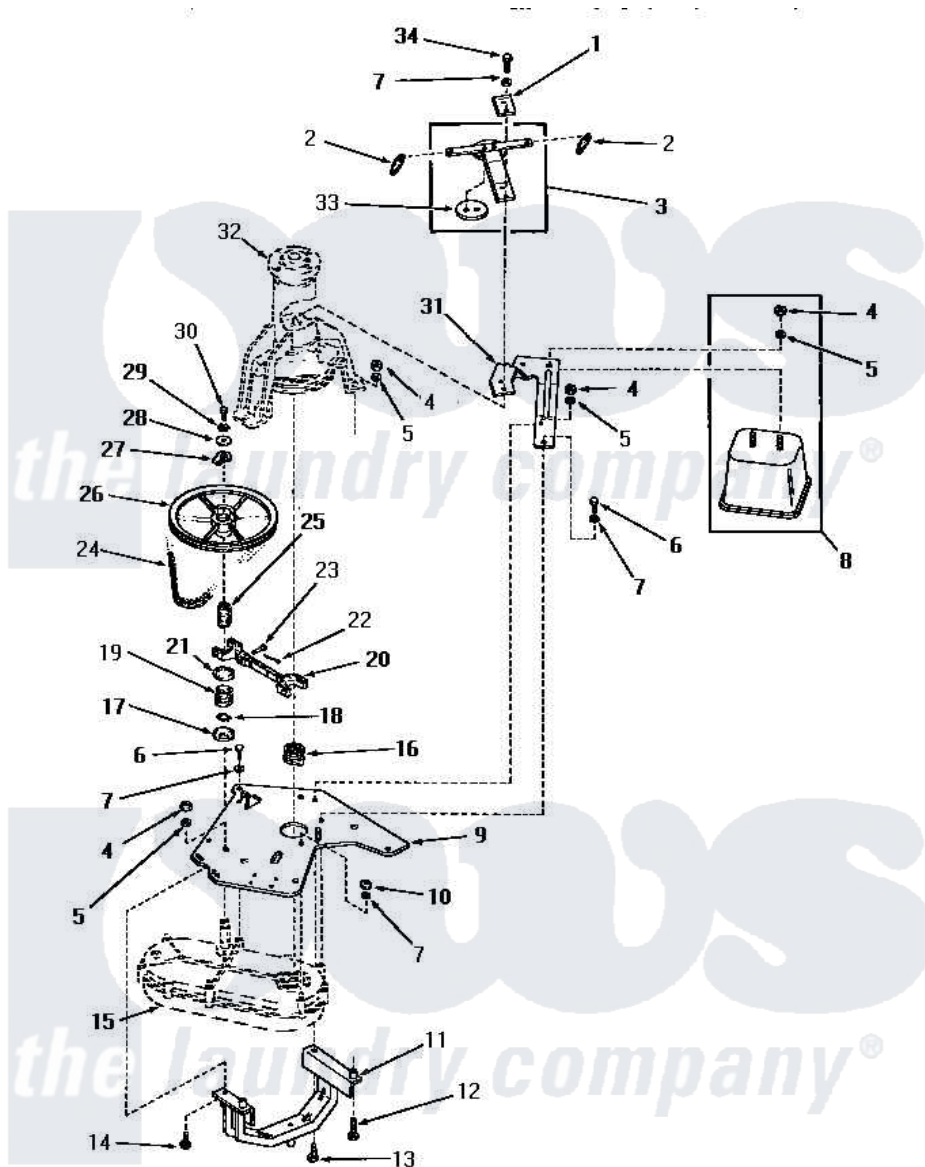

Amana FA6121 08 - CBAL WEIGHT, BRKT, MTG PLT & TRANS

**COUNTERBALANCE WEIGHT, BRACKET,
MOUNTING PLATE AND TRANSMISSION BELT**

Amana [Residential Amana FA6121 Washer Parts](#) Parts Diagram 08 - CBAL WEIGHT, BRKT, MTG PLT & TRANS
Click on the part number to view part

Item	Original Part Number	Replaced By	Status	Part Description
1	22614			Plate, Support
2	23632			Spring
3	20168			Assembly, Snubber
4	20274	62739		Nut, Lock
5	20277			Lockwasher, 3/8 Std X 3
6	20264			Screw, 1/4-20 X 2 HeX H
7	03189			LoCkwasher, 1/4 Std-C P
8	25230		Not Available	COUNTERBALANCE WEIGHT
9	24749		Not Available	MOUNTING PLATE
10	20275	27001225		Nut, Jam Mid Lock 1/4-20
11	22702		Not Available	ASSY,YOKE & SLEEVE
12	Y22688		Not Available	SCREW,CAP-3/8-16X1-1/4
13	20255		Not Available	SCREW,3/8-16 X 1 HEX H
14	22687		Not Available	SCREW
15	Y00000000		Not Available	SEE NOTE TRANSMISSION ASSEMBLY
16	23647			Jaw

17	26611	Not Available	RETAINER,SPRING-LOWER
18	23751		Ring, Retaining
19	26609		Spring
20	23732		Assembly, Shifter Fork
21	26610		Retainer, Spring-Upper
22	20248		Pin, Cotter
23	23718	Not Available	PIN,SHIFTER
24	23758		Belt
25	23644		Hub
26	23773	Not Available	ASSY,PULLEY-TRANSMISSI
27	23643		Pulley Stop
28	23716	Not Available	WASHER
29	Y03421	Not Available	LOCKWASHER
30	02422		Screw, 1/4-20 X 1/2 HeX
31	25139	Not Available	BRACKET
32	Y00000000	Not Available	SEE NOTE MAIN BEARING
33	20453	Not Available	DISC,FRICITION
34	24233	Not Available	SCREW,CAP-1/4-20 X 3/4
NI	03200		A-D Drive Lubricant
"	285P3	23911	Kit Spring