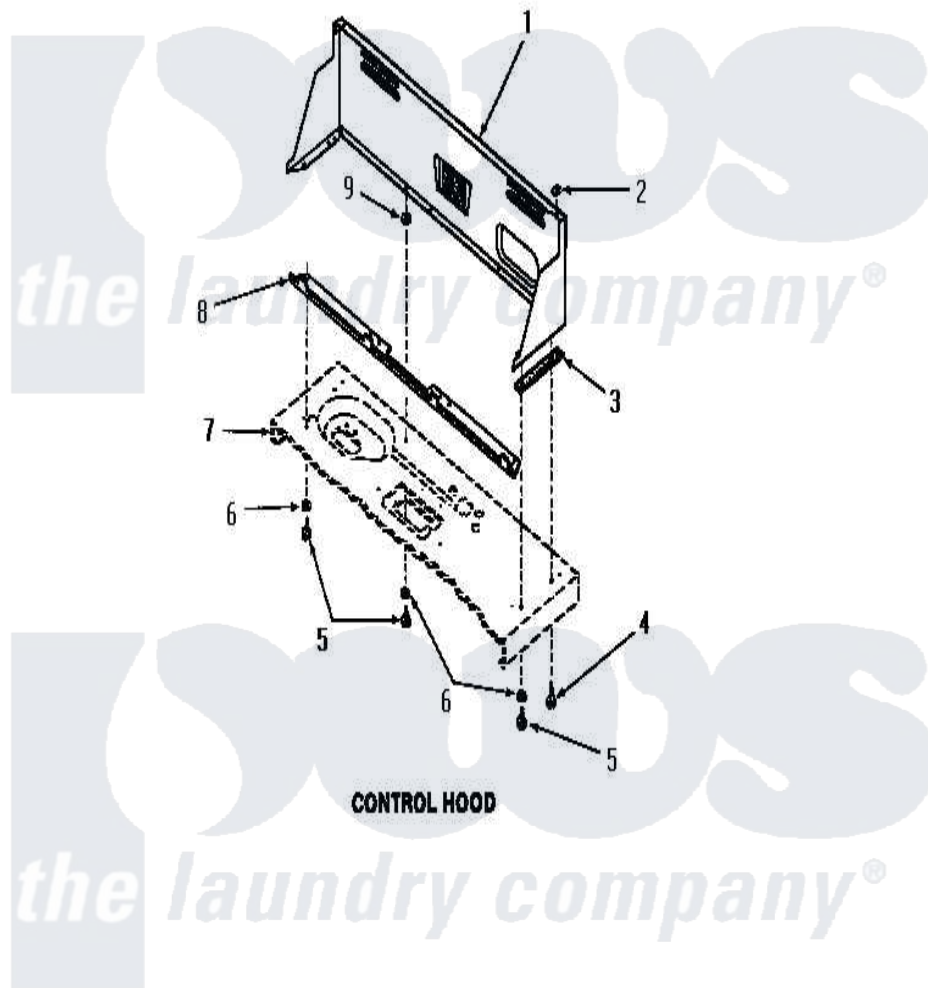

Amana FA6121 09 - CONTROL HOOD

Amana [Residential Amana FA6121 Washer Parts](#) Parts Diagram 09 - CONTROL HOOD
 Click on the part number to view part

Item	Original Part Number	Replaced By	Status	Part Description
1	24330L		Not Available	CONTROL HOOD, ALMOND
"	24330K		Not Available	CONTROL HOOD, COFFEE
"	24330W		Not Available	CONTROL HOOD, WHITE
"	24330C		Not Available	CONTROL HOOD, COPPERTONE
"	24330H		Not Available	CONTROL HOOD, HARVEST GOLD
"	24330A		Not Available	CONTROL HOOD, AVOCADO
2	24522			Nut, Speed-8ab-18 C1995
3	23028		Not Available	GASKET,CONTROL BOX END
4	25724		Not Available	HEX HEAD SCREW
5	51250		Not Available	HEX HEAD SCREW
6	20493			Washer, 11/64 ID x 3/8 OD
7	Y00000000		Not Available	SEE NOTE CABINET TOP
8	23360		Not Available	ANGLE
9	23425		Not Available	WASHER,7/32IDX7/16ODX.