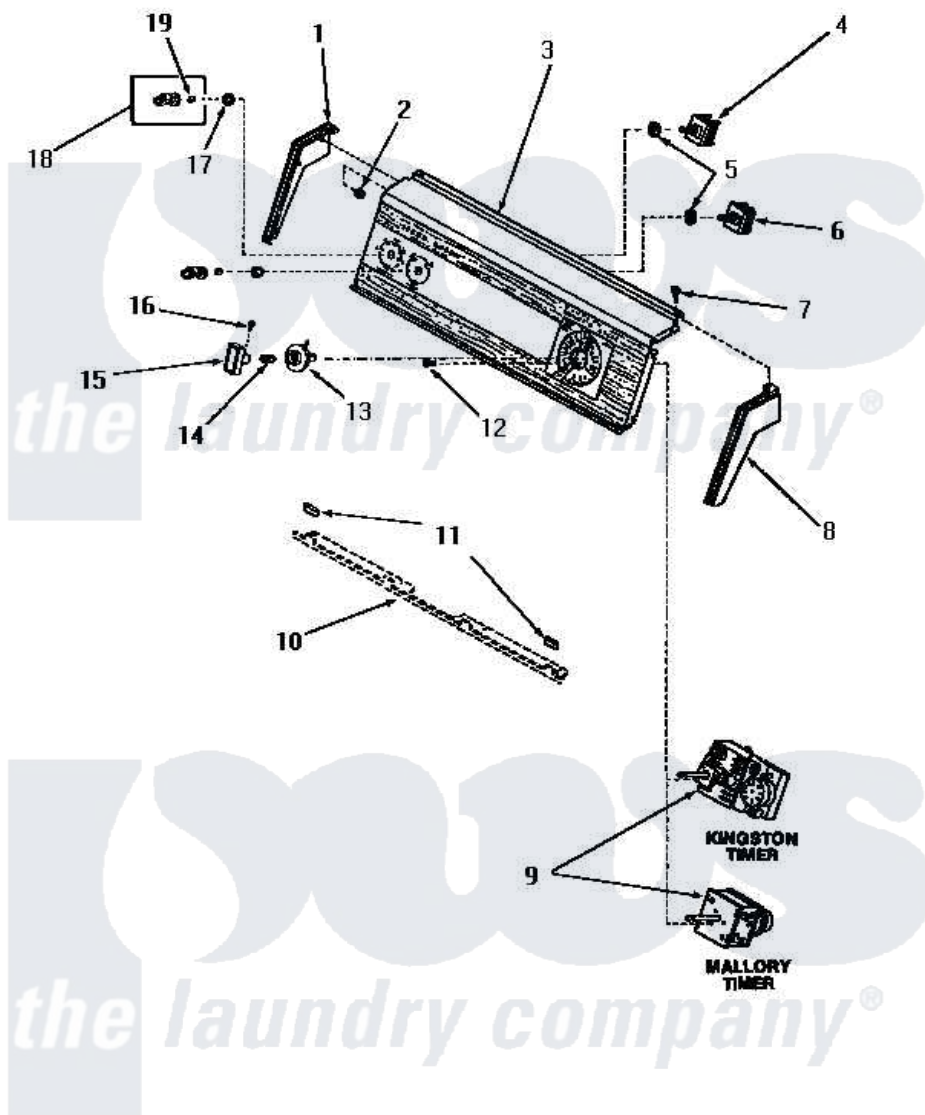

Amana FA6121 10 - CONTROL PANEL & CONTROLS

CONTROL PANEL AND CONTROLS

Amana [Residential Amana FA6121 Washer Parts](#) Parts Diagram 10 - CONTROL PANEL & CONTROLS
 Click on the part number to view part

Item	Original Part Number	Replaced By	Status	Part Description
1	25124		Not Available	CONTROL HOOD END, LEFT
2	25126	5303284616		Clip
3	26165		Not Available	CONTROL PANEL
4	24392		Not Available	SWITCH TEMP
5	91176			Lockwasher, 3/8 Intshkp
6	21302			Switch, Motor-2SP
7	25232		Not Available	SCREW,8AB-18X7/8 OVAL
8	25123		Not Available	CONTROL HOOD END, RIGHT
9	26410		Not Available	TIMER
10	Y00000000		Not Available	SEE NOTE PANEL SUPPORT BRACKET
11	24859		Not Available	SLEEVE,SUPPORT ANGLE
12	70212			Screw, 8-32 X 5/32 RD H
13	26326		Not Available	TIMER KNOB INDICATOR
14	26319			Spring
15	26321		Not Available	TIMER KNOB

16	26318		Screw, 8-32 X 1/4 Set S
17	24205		Nut, Knurled 3/8-24
18	24291		Assembly, Knob
19	23392	Not Available	CLIP FOR 26816 KNOB