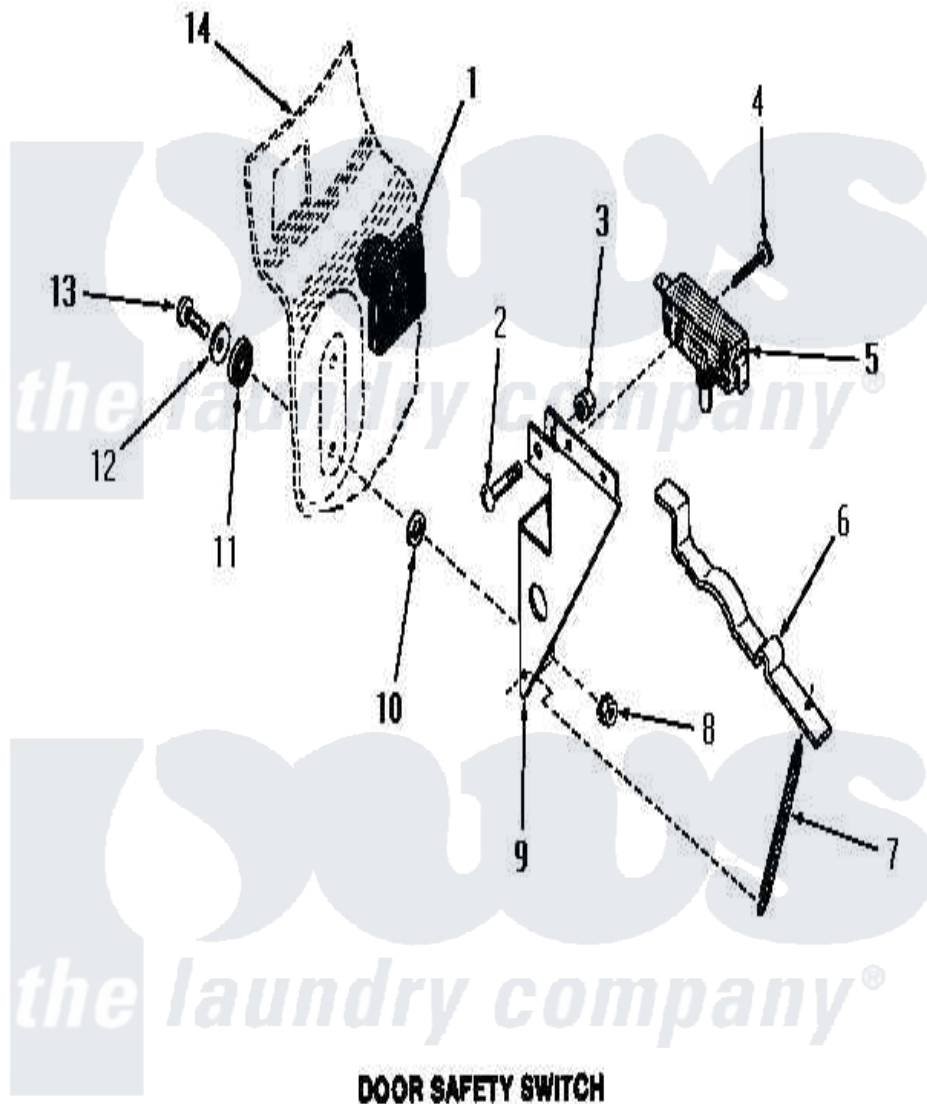

Amana FA6121 11 - DOOR SAFETY SWITCH

DOOR SAFETY SWITCH

Amana [Residential Amana FA6121 Washer Parts](#) Parts Diagram 11 - DOOR SAFETY SWITCH
 Click on the part number to view part

Item	Original Part Number	Replaced By	Status	Part Description
1	23591			Diaphragm
2	Y02370		Not Available	SCREW,10-24X15/16 HEX
3	22001			Nut, 10-24 Nylon Hex BR
4	51783			Screw, 6b-20 X 7/8 HeX
5	23540		Not Available	SWITCH
6	23592		Not Available	ARM
7	26766		Not Available	SPRING
8	23951	M0282009		Nut
9	22783		Not Available	BRACKET
10	21735		Not Available	LOCKWASHER,No.10 INTSHKP
11	02928		Not Available	WASHER
12	20492	M0270504		Washer
13	21081			Screw, 10-24 X 1/2 RD H
14	Y00000000		Not Available	SEE NOTE DRAIN TUB