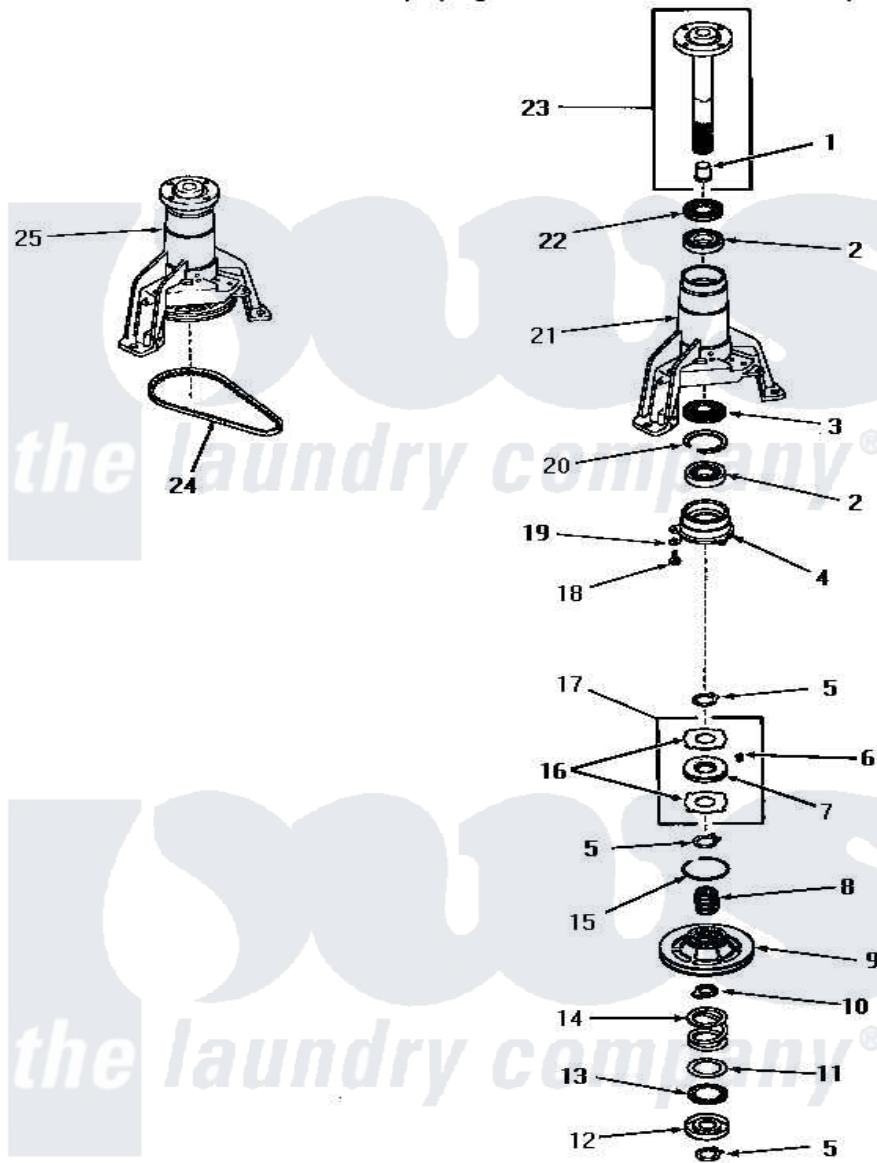

# Amana FA6121 13 - MAIN BEARING ASSY & SPIN BELT

## MAIN BEARING ASSEMBLY AND SPIN BELT

Amana [Residential Amana FA6121 Washer Parts](#) Parts Diagram 13 - MAIN BEARING ASSY & SPIN BELT  
 Click on the part number to view part

Item	Original Part Number	Replaced By	Status	Part Description
1	<a href="#">25854</a>			Bearing
2	<a href="#">20012</a>			Bearing
3	<a href="#">26247</a>			Slinger, Water
4	<a href="#">23639</a>			Retainer
5	<a href="#">23724</a>			Ring, Retaining
6	<a href="#">24500</a>			Clip, Spring
7	<a href="#">23708</a>			Assembly, Brake Disk
8	23634		Not Available	HUB
9	<a href="#">24690</a>			Assembly, Spin Pulley
10	23635		Not Available	STOP
11	<a href="#">23722</a>			Race, Bearing
12	<a href="#">23640</a>			Retainer
13	23721		Not Available	BEARING,NEEDLE
14	<a href="#">23723</a>			Spring
15	Y23720		Not Available	RING,SNAP
16	23637		Not Available	DISC,BRAKE

17	<a href="#">24599</a>		Assembly, Brake Disk
18	<a href="#">02422</a>		Screw, 1/4-20 X 1/2 HeX
19	<a href="#">02431</a>		Lockwasher, 1/4 Ext Shk
20	20084	Not Available	RING,RETAINING
21	25979	Not Available	HOUSING,MAIN BEARING
22	Y21659	Not Available	SEAL
23	<a href="#">23731</a>		Assembly, Spin Shaft
24	23759	Not Available	BELT
25	<a href="#">26018</a>		AsseMbly, Bearing Housing-M
NI	<a href="#">03200</a>		A-D Drive Lubricant