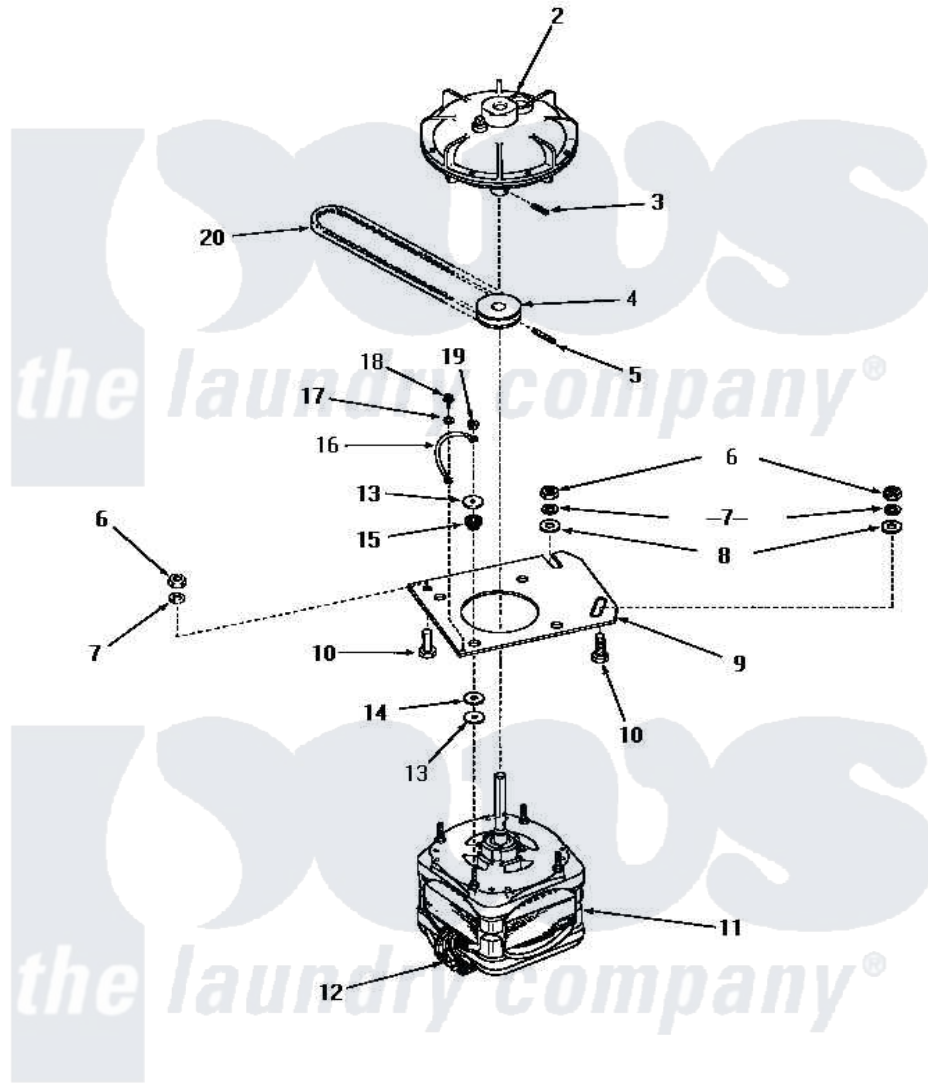

# Amana FA6121 15 - MOTOR, FLUID DRIVE & PUMP BELT

## MOTOR, FLUID DRIVE AND PUMP BELT

Amana [Residential Amana FA6121 Washer Parts](#) Parts Diagram 15 - MOTOR, FLUID DRIVE & PUMP BELT  
 Click on the part number to view part

Item	Original Part Number	Replaced By	Status	Part Description
2	<a href="#">24706</a>			Assembly, Fluid Drive
3	24703		Not Available	PIN,ROLL
4	<a href="#">26116</a>			Pulley, Drive
5	<a href="#">23750</a>			Pin, Roll
6	20274	<a href="#">62739</a>		Nut, Lock
7	<a href="#">20277</a>			Lockwasher, 3/8 Std X 3
8	<a href="#">20279</a>			Washer, 13/32 ID x 13/16 OD
9	23769		Not Available	PLATE,MOUNTING
10	20255		Not Available	SCREW,3/8-16 X 1 HEX H
11	<a href="#">26069</a>			X Assembly, Motor And Pulley
12	24142		Not Available	SWITCH,MOTOR
"	24139		Not Available	SWITCH,MOTOR
13	20103	<a href="#">M0270519</a>		Washer
14	<a href="#">20104</a>			Washer
15	20102		Not Available	WASHER
16	25484		Not Available	GROUND WIRE

17	21735	Not Available	LOCKWASHER, No. 10 INTSHKP
18	<a href="#">20530</a>		Screw, 10-24 x 3/8 Hex
19	<a href="#">23604</a>		Nut, Hex 10-32 Lock
20	23759	Not Available	BELT
NI	20299	Not Available	FLUID DRIVE FLUID-BULK