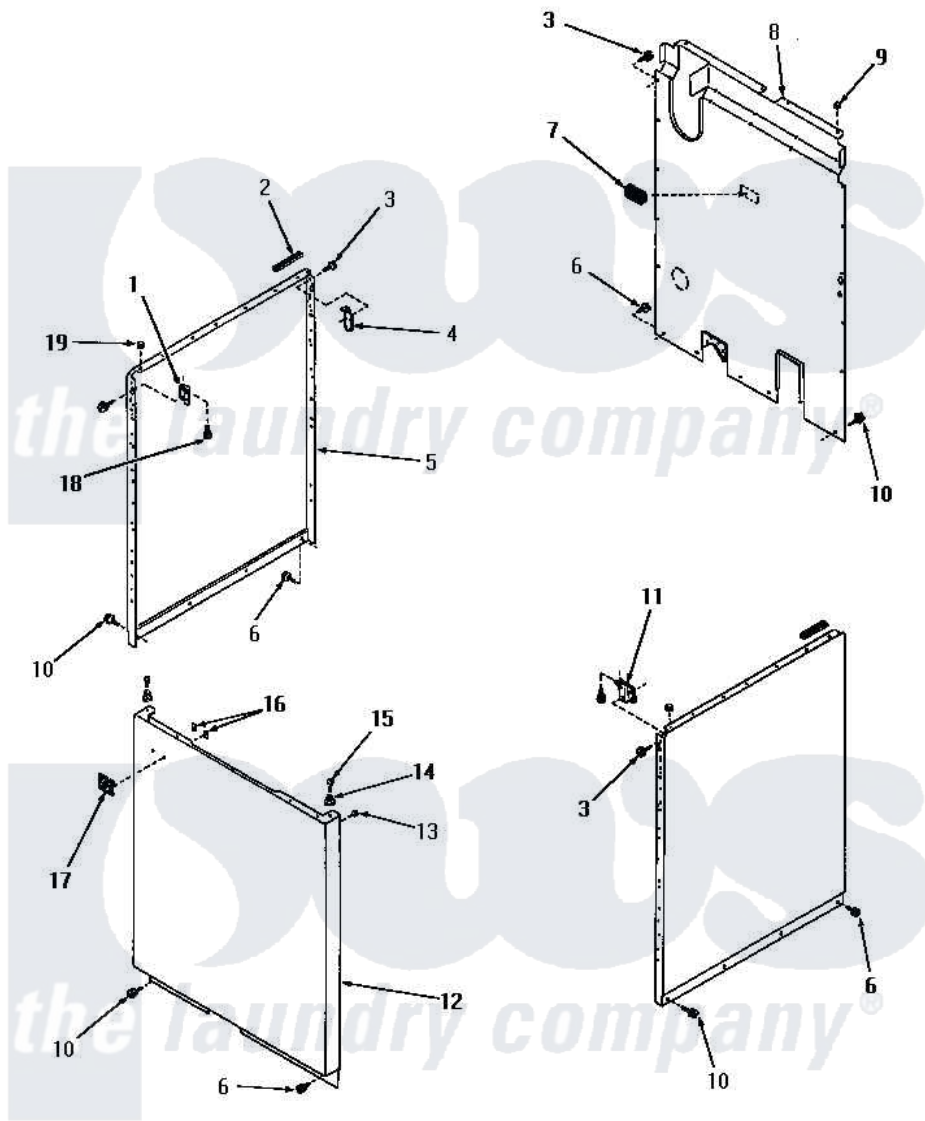

# Amana FA6121 16 - PANELS

## PANELS

Amana [Residential Amana FA6121 Washer Parts](#) Parts Diagram 16 - PANELS  
 Click on the part number to view part

Item	Original Part Number	Replaced By	Status	Part Description
1	26691		Not Available	BRACKET,HOLD DOWN-L.H.
2	<a href="#">80312</a>			Bumper Pad
3	51784		Not Available	SCREW,10B-16 X 1/2 HEX
4	<a href="#">52487</a>			Lug, Hold-Down
5	24336W		Not Available	xREPLACE
"	24336C		Not Available	SIDE PANEL, RIGHT OR LEFT, COP
"	24336H		Not Available	SIDE PANEL, RIGHT OR LEFT, HAR
"	24336A		Not Available	SIDE PANEL, RIGHT OR LEFT, AVO
6	26415	<a href="#">27001200</a>		Screw
7	23257		Not Available	PAD,BUMPER
8	24342GR		Not Available	REAR PANEL, GRAY
9	<a href="#">20387</a>			Bumper
10	26592		Not Available	HEX HEAD SCREW
11	26690		Not Available	BRACKET,HOLD DOWN-R.H.

12	24678W	Not Available	FRONT PANEL, WHITE
"	24687A	Not Available	FRONT PANEL, AVOCADO
"	24687H	Not Available	FRONT PANEL, HARVEST GOLD
"	24687C	Not Available	FRONT PANEL, COPPERTONE
13	<a href="#">20387</a>		Bumper
14	23020	Not Available	MOUNT,PANEL
15	Q6535	Not Available	SCREW,10B-16 X 3/4 ROU
16	22161	Not Available	CLIP
17	22086	Not Available	MONOGRAM
18	<a href="#">23008</a>		Screw, 10-24 X 3/4 Sems
19	<a href="#">21176</a>		Bumper