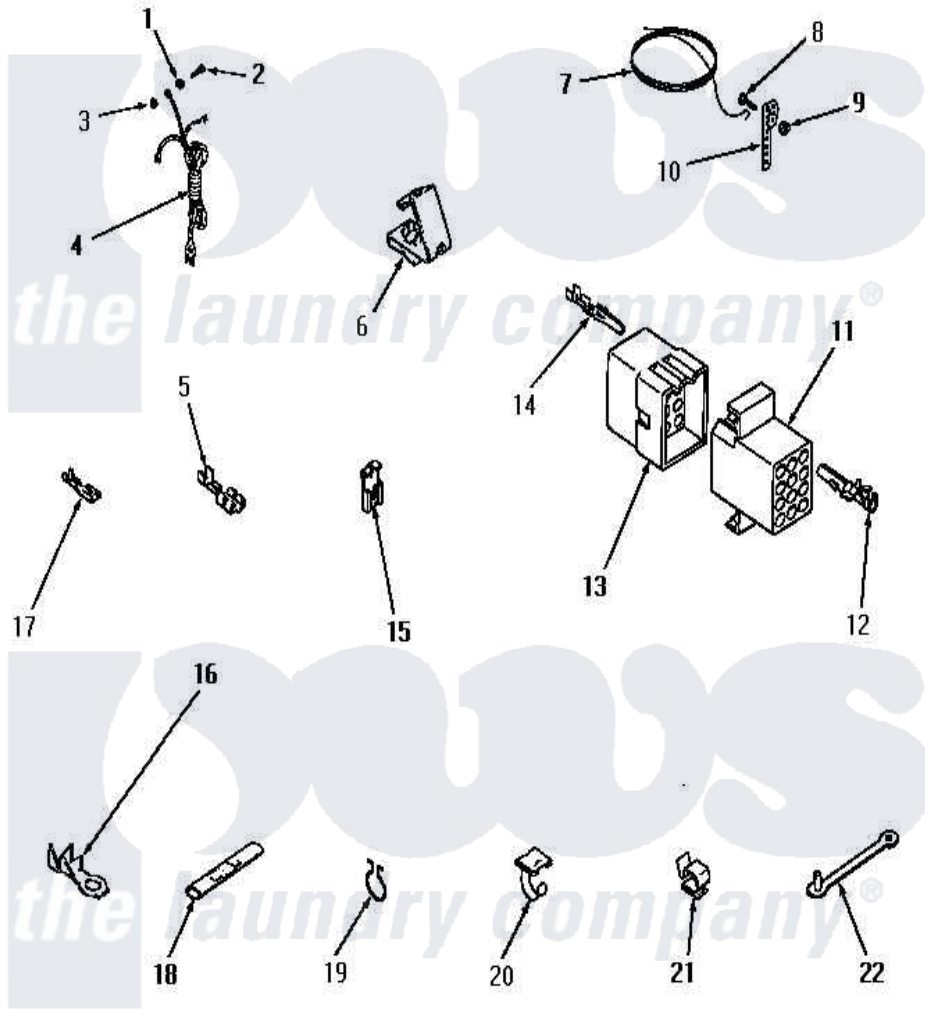

Amana FA6121 17 - POWER CORD, WIRE & TERMINALS

POWER CORD, WIRE AND TERMINALS

Amana [Residential Amana FA6121 Washer Parts](#) Parts Diagram 17 - POWER CORD, WIRE & TERMINALS
 Click on the part number to view part

Item	Original Part Number	Replaced By	Status	Part Description
1	03815			Lockwasher, No.10 Ext Shk
2	20267			Screw, 10-24 X 3/8 Round
3	03673		Not Available	NUT
4	22660		Not Available	POWER CORD AND PLUG
5	Y00119		Not Available	SPADE TERMINAL(18 GAUGE) (1/4 INCH-(1) 18 GAUGE WIRE)
6	00158		Not Available	GROUND CLIP
7	Y21429		Not Available	GROUND WIRE
8	21431		Not Available	ROUND HEAD SCREW
9	Y20278		Not Available	LOCKWASHER
10	21430		Not Available	STRAP,GROUND
11	23042		Not Available	RECEPTACLE
"	Y23034	26163		Receptacle, 9 Circuit
"	23036			Receptacle, 12 Circuit
"	23038		Not Available	RECEPTACLE,15 CIRCUIT
"	23039	697780		Receptacle,

12	Y00117	5011-XX		093 Female Socket
13	23035		Not Available	PLUG,12 CIRCUIT
"	23033			Plug, 9 Circuit
"	23037			Plug, 15 Circuit
"	23041			Plug, 6 Circuit
"	23040			Plug-3 Circuit
14	Y00116			Terminal, Pin-Male
15	Y00120			Terminal, Flag-1/4 Fema
16	00110			No.10 18 Gauge Wire
17	00112			Terminal, Spade-3/16 Fe
18	21091		Not Available	CONNECTOR TWO 1/4 INCH MALE
19	51291			Clip, Wire
20	21793		Not Available	CABLE CLIP
21	21036			Clip, Cable
22	22837		Not Available	STRAP,WIRE