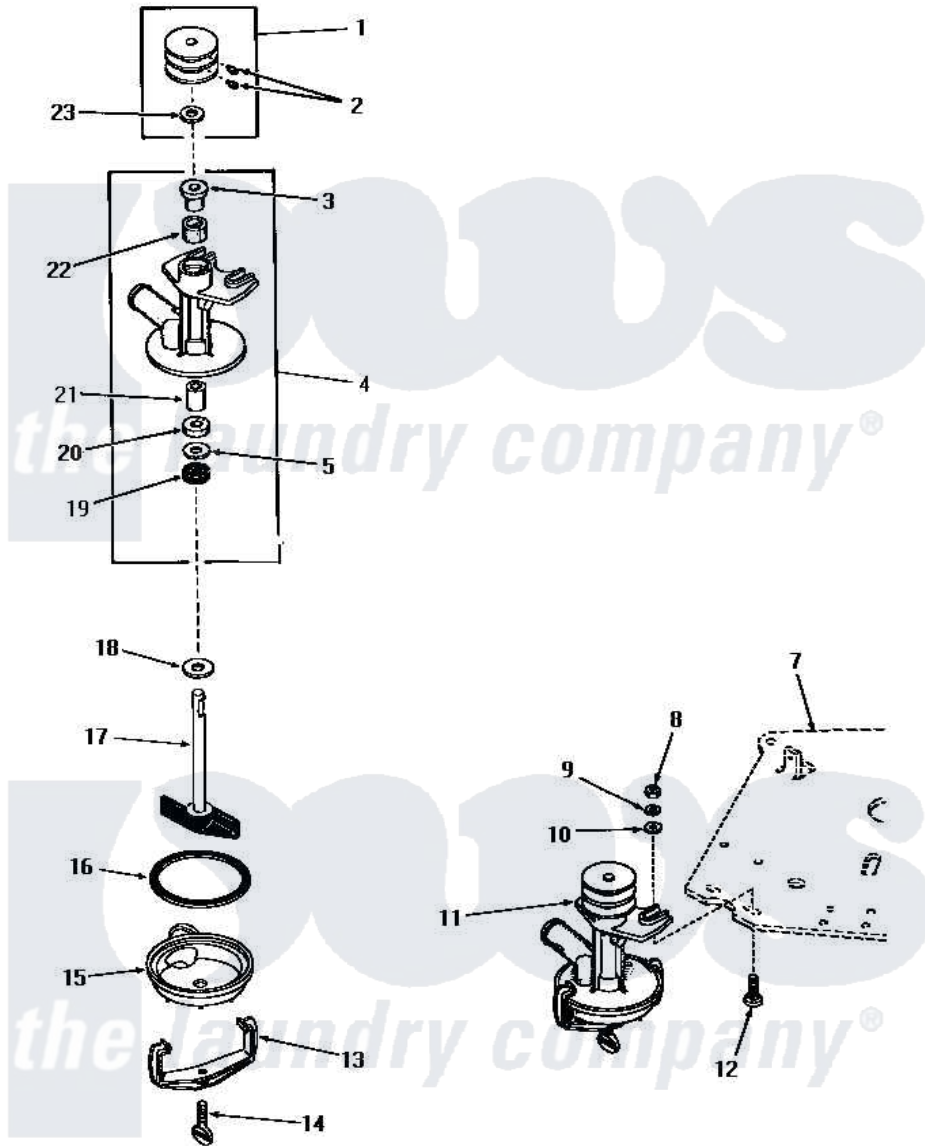

Amana FA6121 18 - PUMP ASSY

PUMP ASSEMBLY

Amana [Residential Amana FA6121 Washer Parts](#) Parts Diagram 18 - PUMP ASSY

[Click on the part number to view part](#)

Item	Original Part Number	Replaced By	Status	Part Description
1	23770		Not Available	ASSY,PULLEY
2	02771			Screw, 1/4-20 x 3/8 Hex S
3	20072			Bearing
4	20763		Not Available	PUMP BODY
5	20093			Washer, 29/64 ID x 63/64 OD
6	131P3			Kit, Pump Kt85
7	Y00000000		Not Available	SEE NOTE MOUNTING PLATE
8	20275	27001225		Nut, Jam Mid Lock 1/4-20
9	03189			LoCkwasher, 1/4 Std-C P
10	20176			Washer, .2656 ID x 9/16 OD
11	25178		Not Available	ASSY,PUMP
12	24390			Bolt
13	20066			Clamp, Pump
14	20161			Screw, 5/16-18 X 1-1/16
15	04316		Not Available	BOTTOM,PUMP
16	20097		Not Available	GASKET

17	04372	Not Available	ASSY,IMPELLER
18	20099		Washer, .440idx1.125odx
19	20095		Seal
20	20094		Packing Material
21	20071		Bearing
22	26479		Wick
23	26919	Not Available	WASHER,PUMP PULLEY