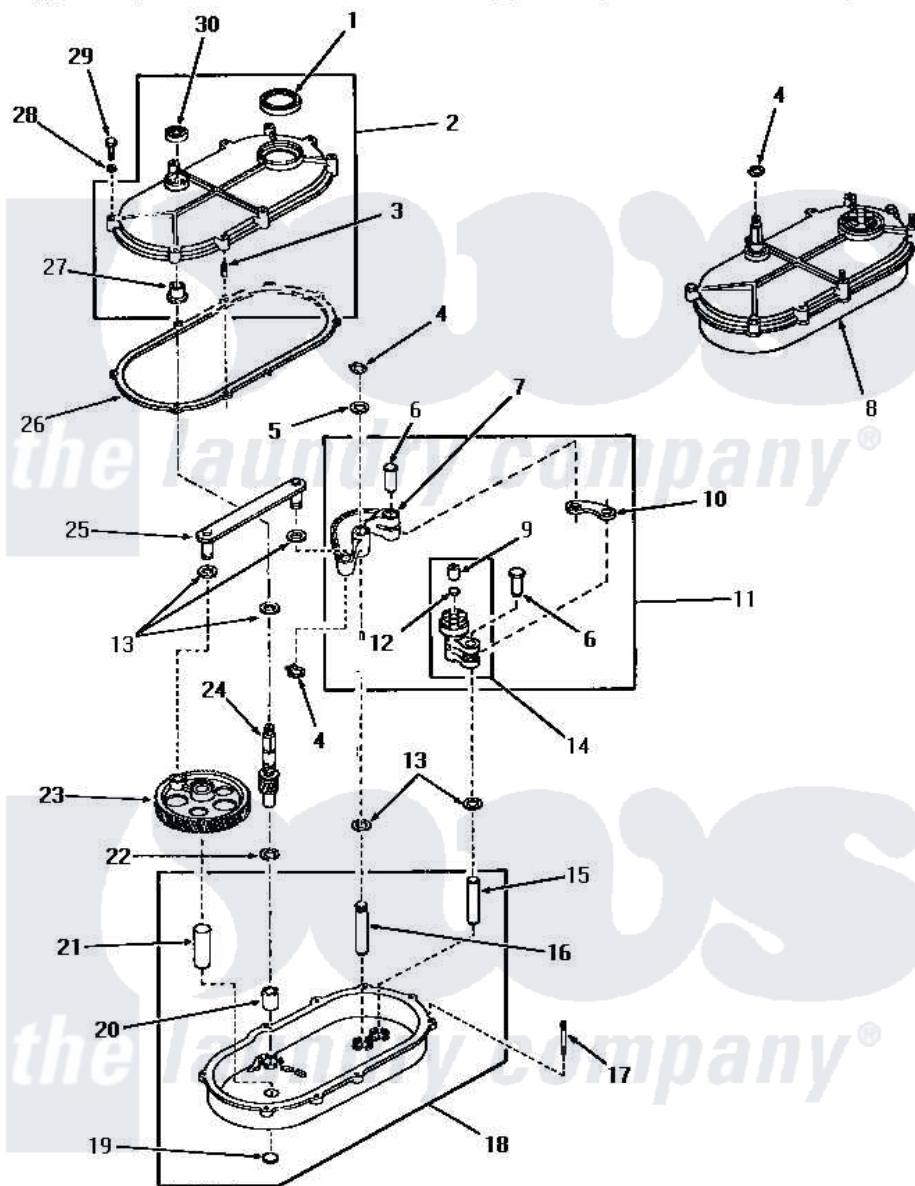

Amana FA6121 19 - TRANSMISSION ASSY

TRANSMISSION ASSEMBLY

Amana [Residential Amana FA6121 Washer Parts](#) Parts Diagram 19 - TRANSMISSION ASSY
 Click on the part number to view part

Item	Original Part Number	Replaced By	Status	Part Description
1	20199			Seal
2	20216		Not Available	ASSY,TRANSMISSION COVE
3	20197		Not Available	DOWEL PIN
4	23751			Ring, Retaining
5	20212	35092		Washer, 3628id X 1.00 X .056
6	01690			Pin, Link
7	05005	05005P		Assembly
8	23828			Assembly, Transmission
9	01711		Not Available	BEARING
10	Y04999		Not Available	LINK
11	20220			Assembly, Rocker Arm
12	Y02479			Disc, Expansion
13	01791			Washer, .626 X 1.125 X1
14	20219	30927P		Assembly Clutch Arm
15	01688		Not Available	PIN
16	24817		Not Available	PIN,ROCKER ARM

17	20155		Not Available	STUD,DOUBLE END 1/4-20
18	23927		Not Available	ASSY,TRANSMISSION xREPLACE
19	Y02769			Disc
20	01993			Bearing, 7/8odx5/8id
21	03477		Not Available	PIN
22	20198	41813		Csa 20198 20 4w 19 Deg Cc
23	02175		Not Available	GEAR,CRANK
24	23645			Pinion
25	03969	03969P		Rod Connecting
26	20059			Gasket
27	20082			Bearing
28	03189			LoCkwasher, 1/4 Std-C P
29	20257		Not Available	SCREW,1/4-20 X 1-1/4 H
30	20200			Seal
NI	02528	02528P		Grease Transmission Mobil 209