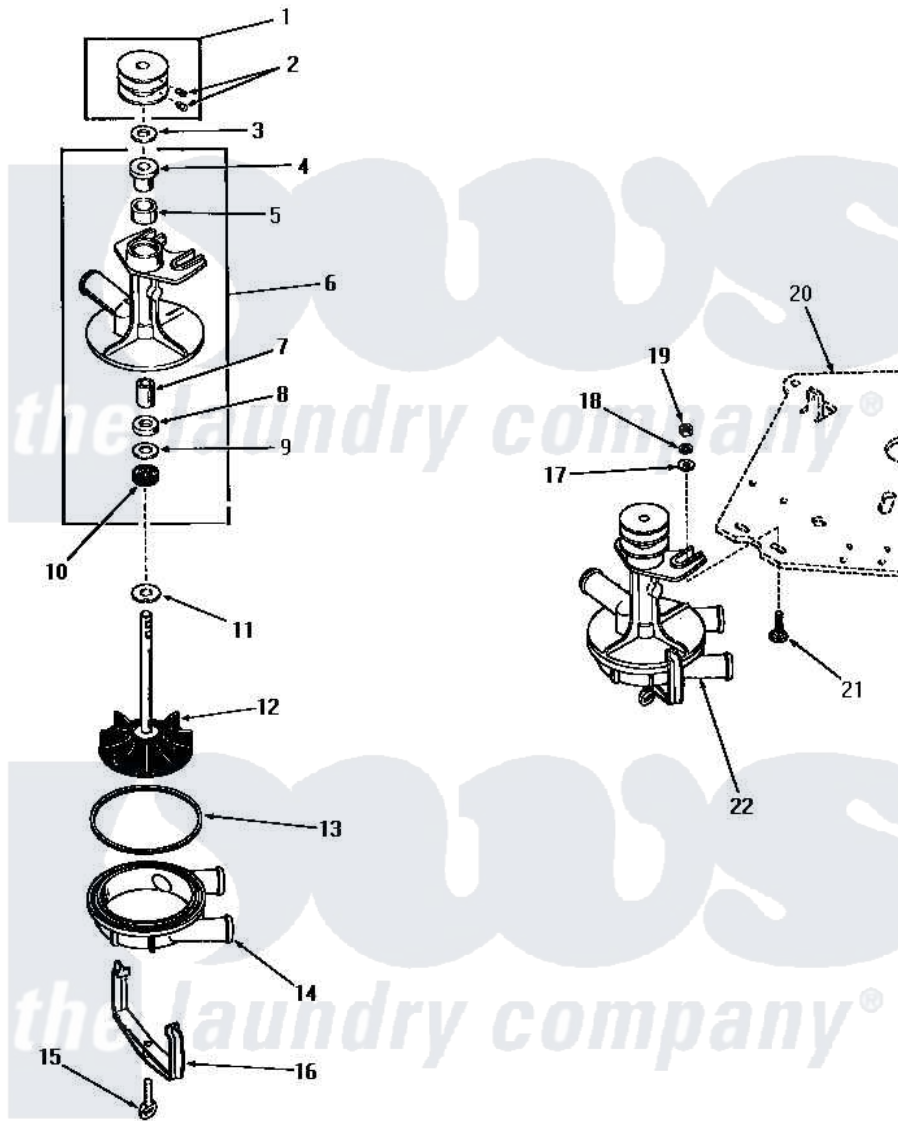

Amana FA6123 02 - 23907 AND 24304 PUMP ASSEMBLIES

23907 AND 24304 PUMP ASSEMBLIES

Amana [Residential Amana FA6123 Washer Parts](#) Parts Diagram 02 - 23907 AND 24304 PUMP ASSEMBLIES
 Click on the part number to view part

Item	Original Part Number	Replaced By	Status	Part Description
1	23902		Not Available	ASSY,PULLEY
2	23960		Not Available	SCREW,1/4-20 X5/16 HEX
3	23897		Not Available	WASHER,.566IDX1.00ODX1
4	23882		Not Available	BEARING
5	26478			Wick
6	23901		Not Available	ASSY,PUMP BODY
7	23883		Not Available	BEARING
8	23885		Not Available	WASHER,8/16IDX1.00ODX.
9	23887		Not Available	WASHER,37/64IDX63/64OD
10	23900			Seal
11	23886		Not Available	WASHER,.578IDX1.25ODX1
12	23898			Assembly, Impeller
13	23892		Not Available	GASKET
14	23877		Not Available	BOTTOM,PUMP
"	23876		Not Available	PUMP COVER
15	20161			Screw, 5/16-18 X 1-1/16

16	23879		Clamp, Pump
17	20176		Washer, .2656 ID x 9/16 OD
18	03189		LoCkwasher, 1/4 Std-C P
19	20275	27001225	Nut, Jam Mid Lock 1/4-20
20	Y00000000	Not Available	SEE NOTE MOUNTING PLATE
21	24390		Bolt
22	Y24304	Not Available	PUMP ASSEMBLY
"	23907	Not Available	ASSY,PUMP