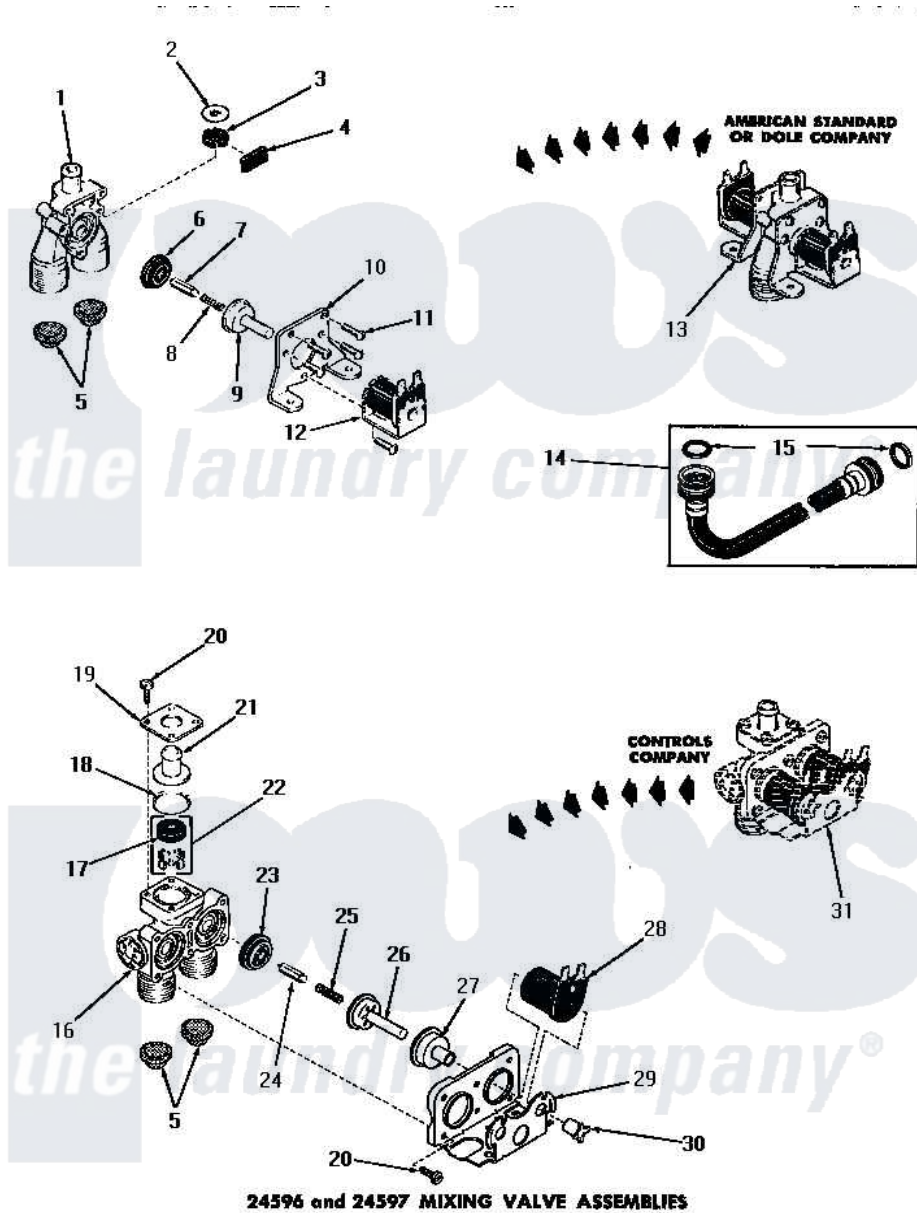

Amana FA6123 03 - 24596 AND 24597 MIXING VALVE ASSEMBLIES

24596 and 24597 MIXING VALVE ASSEMBLIES

Amana [Residential Amana FA6123 Washer Parts](#) Parts Diagram 03 - 24596 AND 24597 MIXING VALVE ASSEMBLIES
 Click on the part number to view part

Item	Original Part Number	Replaced By	Status	Part Description
1	20678		Not Available	BODY, VALVE
2	23224G		Not Available	DIFFUSER
3	21187C		Not Available	REGULATOR, FLOW
"	23224C			Regulator, Flow
4	21561D		Not Available	PLUG
5	20181-0		Not Available	INLET SCREEN
6	23224F		Not Available	DIAPHRAGM
7	23224D			Armature
8	23224E		Not Available	SPRING
9	23224B		Not Available	GUIDE
10	21561E		Not Available	MOUNTING BRACKET
11	21561G		Not Available	ROUND HEAD SCREW
12	21714A		Not Available	SOLENOID
13	Y00000000		Not Available	SEE NOTE MIXING VALVE ASSEMBLY
14	20241	EZ20241		20 x 24 x 1 Filter 1 Metal Side
15	20290	Y013783		Washer, Inlet Hose

16	24596Q	Not Available	VALVE BODY
17	Y00000000	Not Available	SEE NOTE INSTALL WITH CONCAVE SURFACE DOWN TOWARD VALVE BODY
18	24596L	Not Available	OUTLET FITTING GASKET
19	24596N	Not Available	OUTLET FITTING PLATE
20	24596P	Not Available	SCREW
21	24596M	Not Available	OUTLET FITTING
22	24596J	Not Available	REGULATOR, FLOW
"	24597J	Not Available	FLOW REGULATOR
23	24596H	Not Available	DIAPHRAGM
24	24596G	Not Available	ARMATURE
25	24596F	Not Available	SPRING
26	24596E	Not Available	GUIDE
27	24596D	Not Available	GUIDE SLEEVE
28	24596A	Not Available	SOLENOID
29	24596C	Not Available	MOUNTING BRACKET
30	24596B	Not Available	SOLENOID SLEEVE
31	Y00000000	Not Available	SEE NOTE MIXING VALVE ASSEMBLY