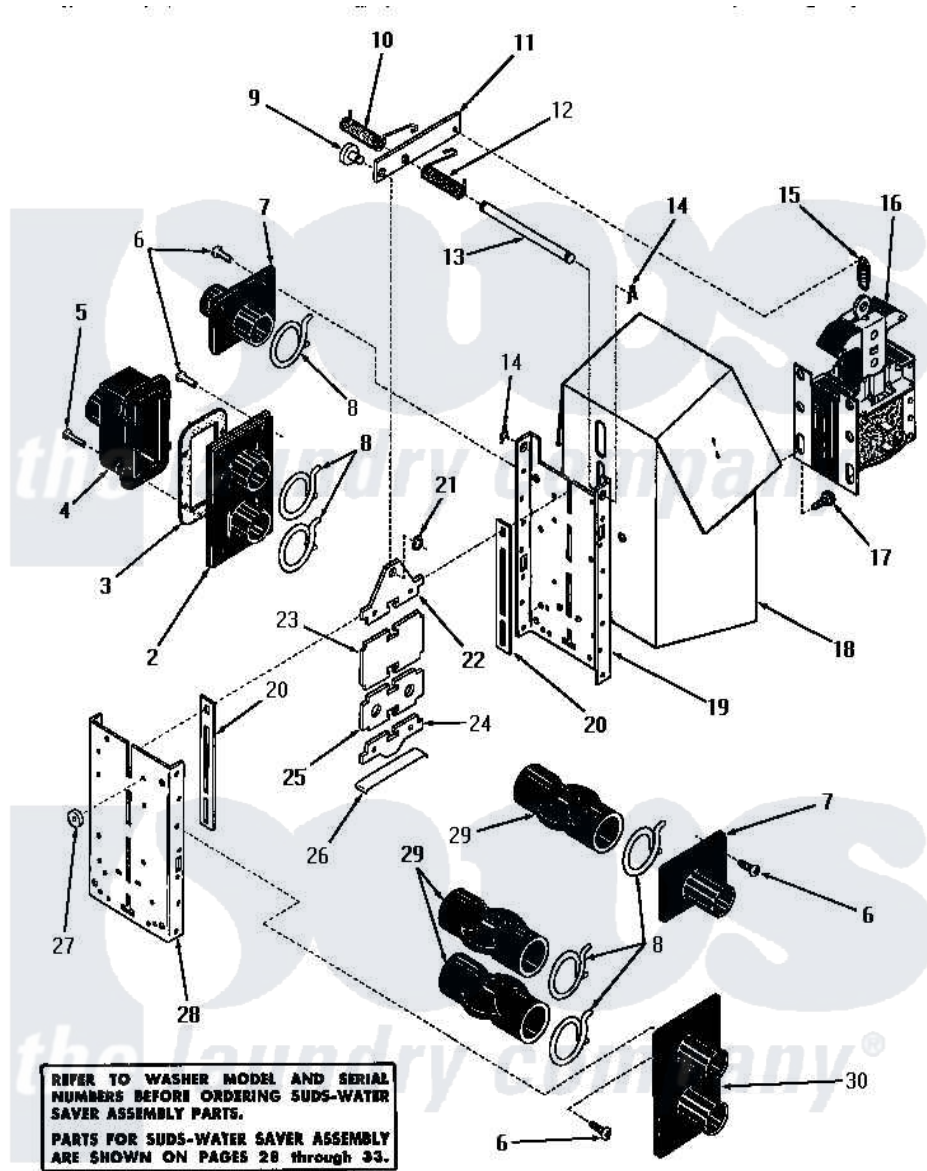

Amana FA6123 04 - 25053 SUDS-WATER SAVER VALVE ASSY

25053 SUDS-WATER SAVER VALVE ASSEMBLY

Amana [Residential Amana FA6123 Washer Parts](#) Parts Diagram 04 - 25053 SUDS-WATER SAVER VALVE ASSY
 Click on the part number to view part

Item	Original Part Number	Replaced By	Status	Part Description
1	25053		Not Available	SUDS-WATER SAVER VALVE ASSEMBL
2	21296X		Not Available	DOUBLE TUBE HOSE ADAPTER
3	21296-I		Not Available	GASKET
4	22007A		Not Available	MANIFOLD COVER
5	22007B		Not Available	PHILLIPS HEAD SCREW
6	21296J		Not Available	PHILLIPS HEAD SCREW
7	22007G		Not Available	SINGLE TUBE HOSE ADAPTER
8	21296W		Not Available	HOSE CLAMP
9	24292C		Not Available	ACTUATING PIN
10	24292E		Not Available	TORSION SPRING, LEFT
11	24292B		Not Available	ACTUATING LEVER
12	24292F		Not Available	TORSION SPRING, RIGHT
13	24292G		Not Available	PIVOT PIN
14	21296R		Not Available	HAIR PIN CLIP

15	22155G	Not Available	SPRING
16	24292A	Not Available	SOLENOID
17	24292J	Not Available	HEX HEAD SCREW
18	25052	Not Available	SHIELD
19	24292D	Not Available	SIDE PLATE
20	21296M	Not Available	GUIDE YOKE
21	24292K	Not Available	RETAINER RING
22	24292H	Not Available	END POST
23	21296AA	Not Available	STATIONARY POST
24	21296N	Not Available	END POST
25	21296Z	Not Available	INTERMEDIATE POST
26	21296K	Not Available	LEAF SPRING
27	23848D	Not Available	SPACER
28	23848C	Not Available	SIDE PLATE
29	21296Y	Not Available	TUBE
30	22155A	Not Available	DOUBLE TUBE HOSE ADAPTER