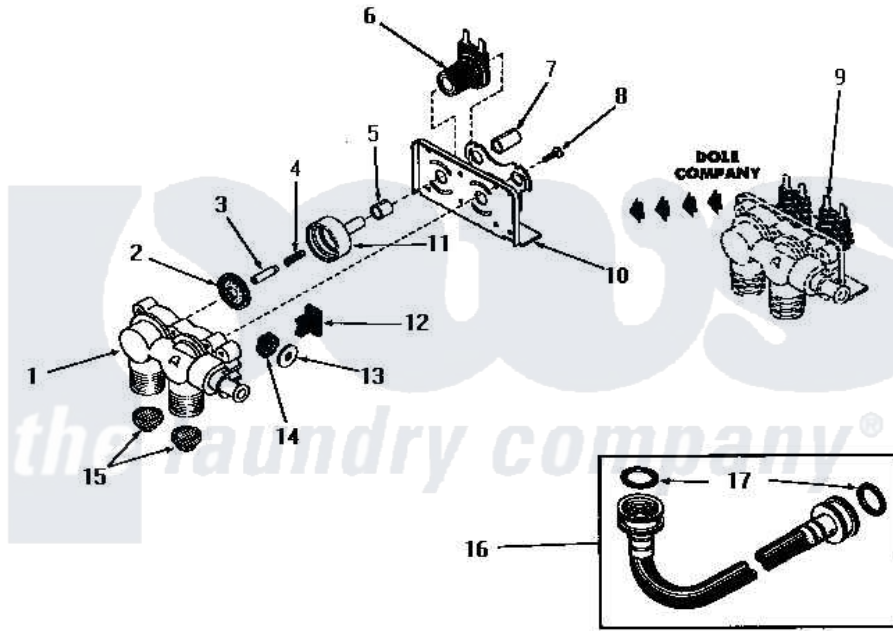

Amana FA6123 05 - 25832 AND 25833 MIXING VALVE ASSEMBLIES

25832 and 25833 MIXING VALVE ASSEMBLIES

Amana [Residential Amana FA6123 Washer Parts](#) Parts Diagram 05 - 25832 AND 25833 MIXING VALVE ASSEMBLIES
 Click on the part number to view part

Item	Original Part Number	Replaced By	Status	Part Description
1	24125			Body, Valve
2	24134		Not Available	DIAPHRAGM
3	24132		Not Available	ARMATURE
4	24131		Not Available	SPRING
5	24129		Not Available	SLEEVE, SHORT
6	24126	33930		Valve, Mixing
7	24128		Not Available	SLEEVE, LONG
8	25817C		Not Available	SCREW
9	Y00000000		Not Available	SEE NOTE MIXING VALVE ASSEMBLY
10	Y24127		Not Available	MOUNTING BRACKET
11	24130			Guide, Armature
12	Y24135		Not Available	PLUG, FLOW REGULATOR
13	23224G		Not Available	DIFFUSER
14	23224C			Regulator, Flow
"	21187C		Not Available	REGULATOR, FLOW
15	24122	22002960		Strainer, Washer Inlet

16	20241	EZ20241	20 x 24 x 1 Filter 1 Metal Side
17	20290	Y013783	Washer, Inlet Hose
18	24123	Not Available	VALVE BODY
"	Y24124	Not Available	VALVE BODY
19	25817K	Not Available	DIAPHRAGM
20	25817H	Not Available	ARMATURE
21	25817F	Not Available	ARMATURE GUIDE
22	25817D	Not Available	SLEEVE ADAPTER
23	24596A	Not Available	SOLENOID
24	25817M	Not Available	SOLENOID PLUG
25	25817G	Not Available	SPRING
26	25817E	Not Available	SLEEVE, GUIDE xREPLACE
27	25817B	Not Available	MOUNTING BRACKET
28	Y00000000	Not Available	SEE NOTE MIXING VALVE ASSEMBLY