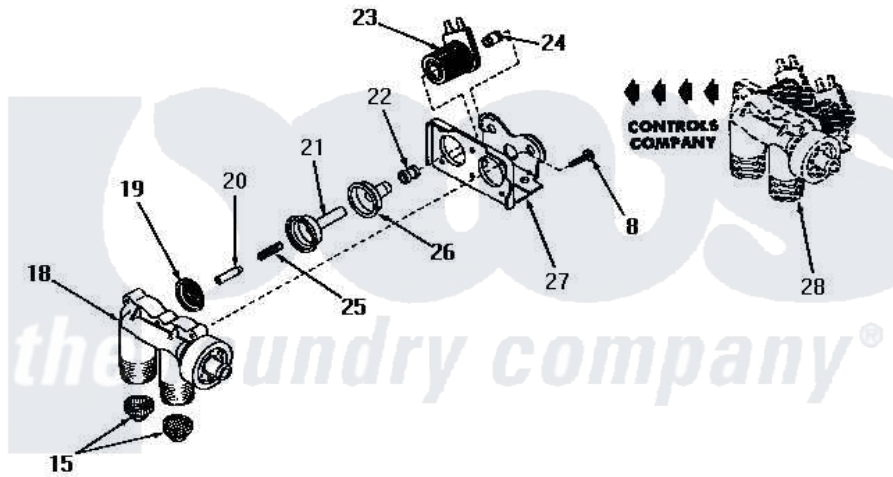

Amana FA6123 05 - 25832 AND 25833 MIXING VALVE ASSEMBLIES

25832 and 25833 MIXING VALVE ASSEMBLIES

Amana [Residential Amana FA6123 Washer Parts](#) Parts Diagram 05 - 25832 AND 25833 MIXING VALVE ASSEMBLIES
 Click on the part number to view part

Item	Original Part Number	Replaced By	Status	Part Description
1	24125			Body, Valve
2	24134		Not Available	DIAPHRAGM
3	24132		Not Available	ARMATURE
4	24131		Not Available	SPRING
5	24129		Not Available	SLEEVE, SHORT
6	24126	33930		Valve, Mixing
7	24128		Not Available	SLEEVE, LONG
8	25817C		Not Available	SCREW
9	Y00000000		Not Available	SEE NOTE MIXING VALVE ASSEMBLY
10	Y24127		Not Available	MOUNTING BRACKET
11	24130			Guide, Armature
12	Y24135		Not Available	PLUG, FLOW REGULATOR
13	23224G		Not Available	DIFFUSER
14	23224C			Regulator, Flow
"	21187C		Not Available	REGULATOR, FLOW
15	24122	22002960		Strainer, Washer Inlet

16	20241	EZ20241	20 x 24 x 1 Filter 1 Metal Side
17	20290	Y013783	Washer, Inlet Hose
18	24123	Not Available	VALVE BODY
"	Y24124	Not Available	VALVE BODY
19	25817K	Not Available	DIAPHRAGM
20	25817H	Not Available	ARMATURE
21	25817F	Not Available	ARMATURE GUIDE
22	25817D	Not Available	SLEEVE ADAPTER
23	24596A	Not Available	SOLENOID
24	25817M	Not Available	SOLENOID PLUG
25	25817G	Not Available	SPRING
26	25817E	Not Available	SLEEVE, GUIDE xREPLACE
27	25817B	Not Available	MOUNTING BRACKET
28	Y00000000	Not Available	SEE NOTE MIXING VALVE ASSEMBLY