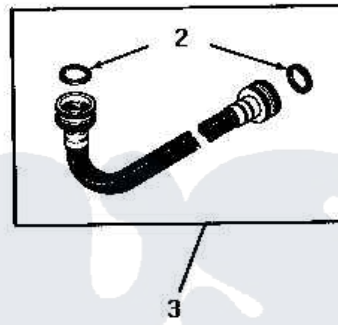

# Amana FA6123 06 - ACCESSORIES

**258P3 CAPACITOR KIT**  
 Use on automatic washers, with reversing motors, that are located in areas where low voltage exists. This kit will help eliminate motor burn outs.

## ACCESSORIES

Amana [Residential Amana FA6123 Washer Parts](#) Parts Diagram 06 - ACCESSORIES  
 Click on the part number to view part

Item	Original Part Number	Replaced By	Status	Part Description
1	20655		Not Available	SADDLE FAUCETS, PAIR
2	20290	<a href="#">Y013783</a>		Washer, Inlet Hose
3	20618	<a href="#">21001467</a>		Hose- 10'
"	20617		Not Available	HOSE, INLET (8 FT)
4	20656		Not Available	90 DEGREE INLET ELBOW
5	20616		Not Available	EXTENSION, DRAIN HOSE (1 FT)
NI	258P3		Not Available	KIT,CAPACITOR