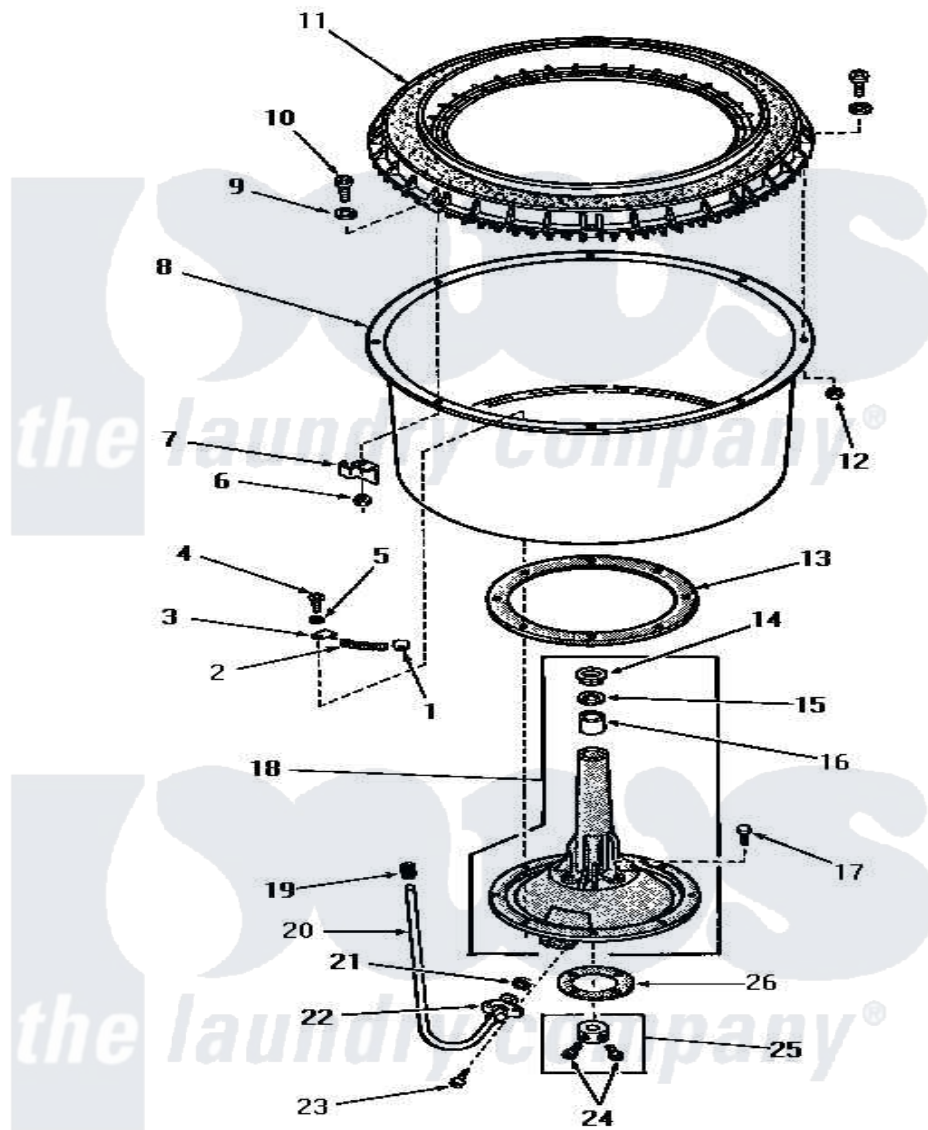

# Amana FA6123 07 - AGITATOR POST & SPIN TUB

**AGITATOR POST AND SPIN TUB**

Amana [Residential Amana FA6123 Washer Parts](#) Parts Diagram 07 - AGITATOR POST & SPIN TUB  
 Click on the part number to view part

Item	Original Part Number	Replaced By	Status	Part Description
1	<a href="#">22446</a>			Clip
2	<a href="#">22144</a>			Spring
3	<a href="#">22447</a>			Clip
4	<a href="#">20260</a>			Screw, 5/16-18 X 3/4 RD
5	20121		Not Available	GASKET
6	<a href="#">26678</a>			Nut, Self-Locking
7	<a href="#">22025</a>			Bracket
8	25976		Not Available	TUB,SPIN-SS
9	<a href="#">25100</a>			Washer, 17/64 ID x 1/2 OD
10	25251	<a href="#">EZ25251</a>		25 x 25 x 1 Filter 1 Metal Side
11	24931		Not Available	BALANCE RING
12	<a href="#">25250</a>			Nut, 1/4-20 Hex Nylock
13	<a href="#">20122</a>			Gasket
14	<a href="#">23685</a>			Bearing
15	<a href="#">23684</a>			Seal
16	<a href="#">23686</a>			Bearing

17	<a href="#">20261</a>		Screw, Cap
18	26016	<a href="#">2-6016</a>	Wheel 71/2x6
19	<a href="#">22351</a>		Sleeve
20	<a href="#">25980</a>		Tube, Sediment
21	<a href="#">20110</a>		Gasket
22	<a href="#">26046</a>		Bracket, Sediment Tube
23	20852	Not Available	SCREW,10-24 X 1/2 HEX
24	23481	<a href="#">02422</a>	Screw, 1/4-20 X 1/2 HeX
25	<a href="#">20377</a>		Collar Assembly
26	<a href="#">20120</a>		Gasket