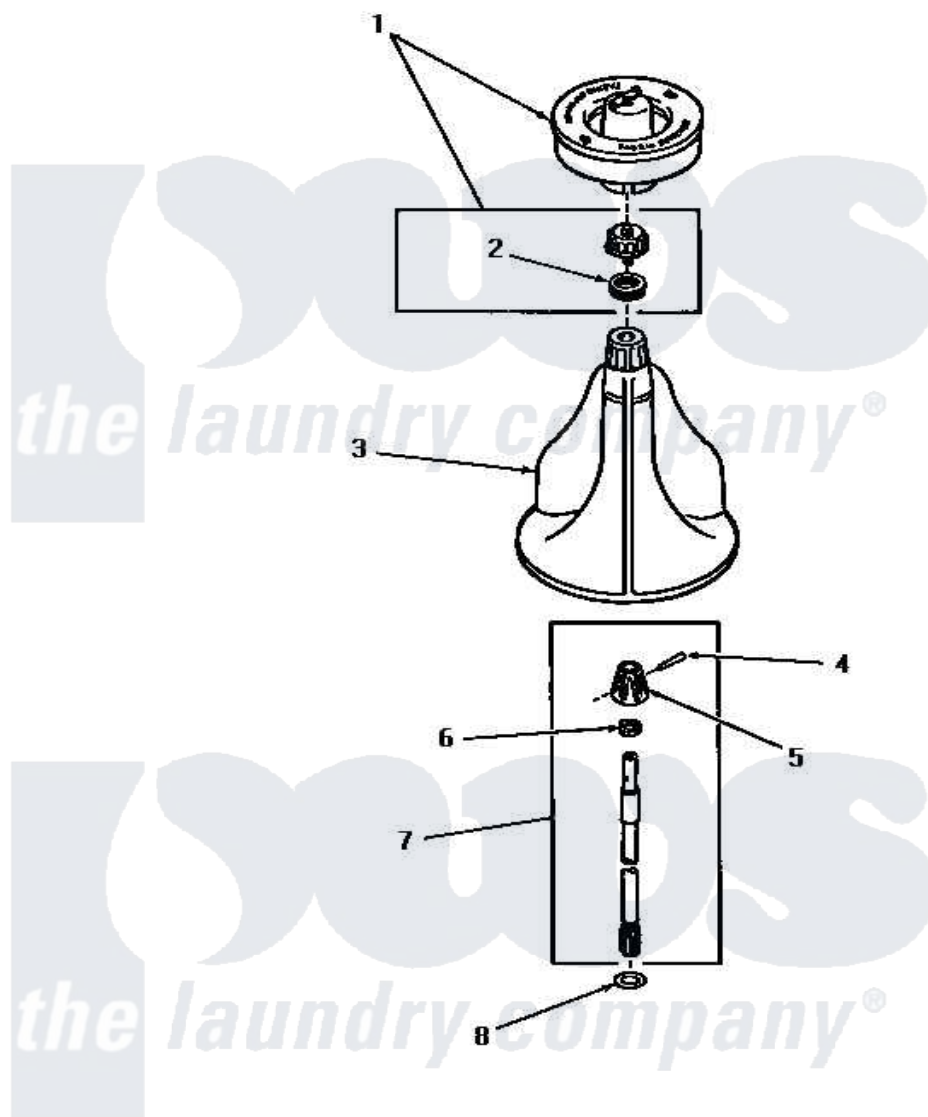

Amana FA6123 08 - AGITATOR, SHAFT & FABRIC SOFTENER DISP

AGITATOR, SHAFT AND FABRIC SOFTENER DISPENSER

Amana Residential Amana FA6123 Washer Parts Parts Diagram 08 - AGITATOR, SHAFT & FABRIC SOFTENER DISP
 Click on the part number to view part

Item	Original Part Number	Replaced By	Status	Part Description
1	26014			Assembly, Cap And Ring-Agitator
2	20136			Ring
3	25975		Not Available	ASSY,AGITATOR
4	20243			Pin, Taper
5	20056		Not Available	BLOCK, DRIVE
6	20057	222T017P01		Washer FIB 21/32 ID X 1156 OD X 1/8
7	21751	21751P		Assyshaft
8	22135			Washer