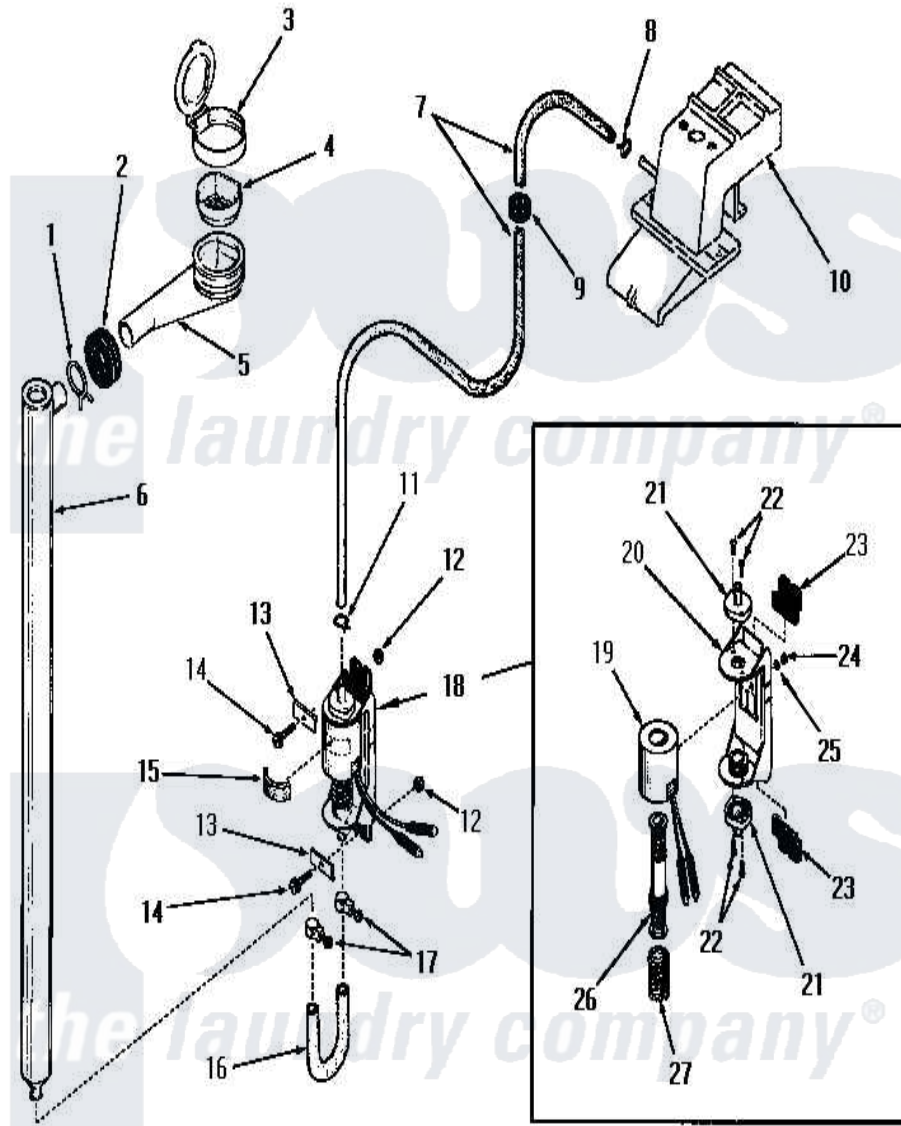

Amana FA6123 09 - BLEACH DISPENSER

BLEACH DISPENSER

Amana [Residential Amana FA6123 Washer Parts](#) Parts Diagram 09 - BLEACH DISPENSER
 Click on the part number to view part

Item	Original Part Number	Replaced By	Status	Part Description
1	Y03640		Not Available	CLAMP
2	20118		Not Available	GROMMET,1982 INV
3	22484		Not Available	BLEACH LID
4	21984			Cover, Dispenser
5	22377		Not Available	DISPENSER xREPLACE
6	22303		Not Available	TUBE,BLEACH
7	22300		Not Available	HOSE
8	23410		Not Available	HOSE CLAMP
9	22299		Not Available	GROMMET
10	Y00000000		Not Available	SEE NOTE WATER INLET
11	22295		Not Available	HOSE CLAMP
12	22001			Nut, 10-24 Nylon Hex BR
13	Y22287		Not Available	BLEACH PUMP BRACKET
14	25989		Not Available	HEX HEAD SCREW
15	25220		Not Available	BUMPER
16	22302		Not Available	HOSE

17	24904	Not Available	CLAMP
18	22337		Pump, Bleach
19	22337B	Not Available	COIL AND FRAME
20	22337A	Not Available	BASE
21	22337E	Not Available	HOSE CONNECTOR
22	51356	Not Available	SCREW,6-32 X 5/16 RD H
23	22337F	Not Available	ISOLATION MOUNT
24	22337G	Not Available	NUT
25	21735	Not Available	LOCKWASHER,No.10 INTSHKP
26	22337C	Not Available	ARMATURE AND VALVE
27	22337D	Not Available	SPRING