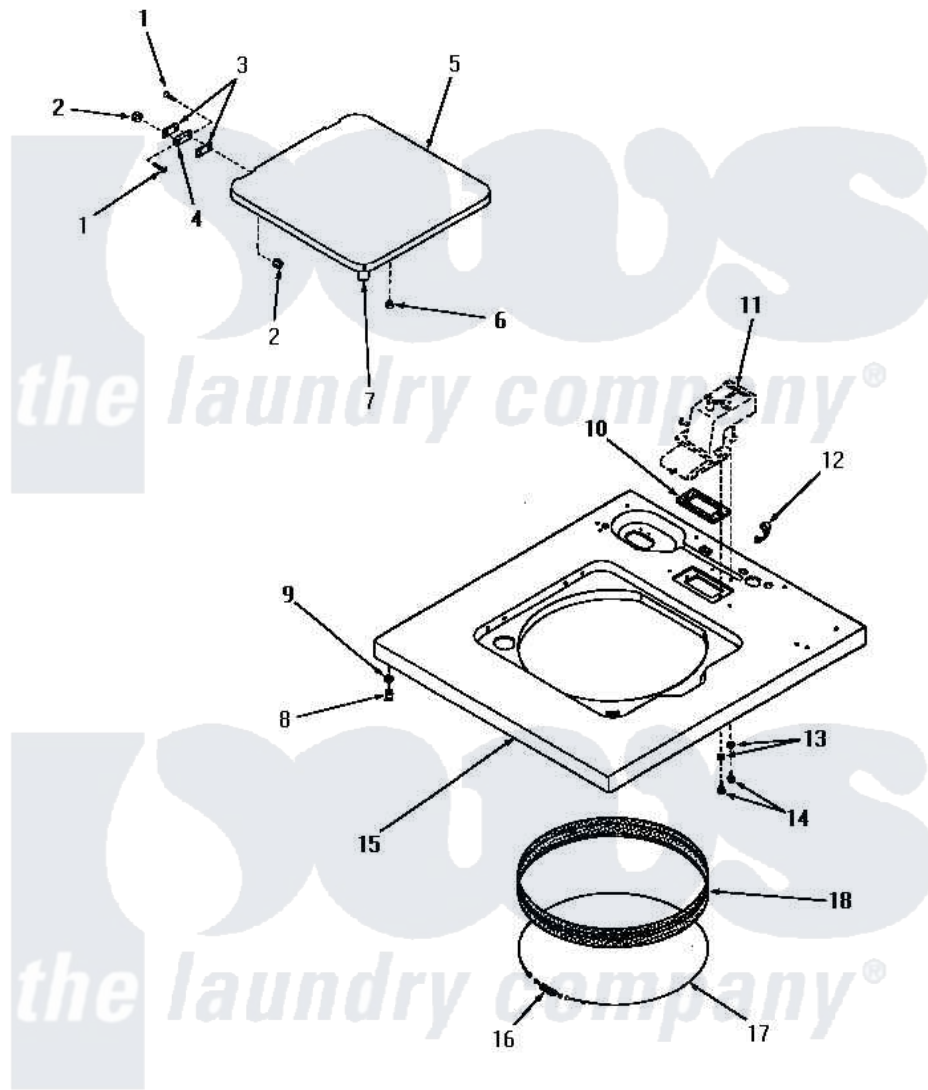

Amana FA6123 11 - CABINET TOP & LOADING DOOR

CABINET TOP AND LOADING DOOR

Amana [Residential Amana FA6123 Washer Parts](#) Parts Diagram 11 - CABINET TOP & LOADING DOOR
 Click on the part number to view part

Item	Original Part Number	Replaced By	Status	Part Description
1	22649			Screw, 8-32 X 13/32 FI
2	21752			Nut, 8-32 Hex BriLock
3	21584			Gasket
4	21583			Hinge
5	22271W		Not Available	LOADING DOOR, WHITE
"	22271A		Not Available	LOADING DOOR, AVOCADO
"	22271H		Not Available	LOADING DOOR, HARVEST GOLD
"	22271C		Not Available	LOADING DOOR, COPPERTONE
6	21176			Bumper
7	25217	R0603504		Actuator, Door Switch
8	23007		Not Available	CAGED NUT
9	24861		Not Available	LOCKWASHER, .448X.789SH
10	23255		Not Available	GASKET
11	Y00000000		Not Available	SEE NOTE WATER INLET
12	21603	211881		Grommet, Cord Part Not Used-

12	21903	211001		Gas Models Only
13	20493			Washer, 11/64 ID x 3/8 OD
14	52150	489464		Screw
15	24349A		Not Available	CABINET TOP, AVOCADO
"	25829W		Not Available	CABINET TOP, WHITE
"	24349C		Not Available	CABINET TOP, COPPERTONE
"	25829C		Not Available	CABINET TOP, COPPERTONE
"	25829H		Not Available	CABINET TOP, HARVEST GOLD
"	25829A		Not Available	CABINET TOP, AVOCADO
"	24349W		Not Available	CABINET TOP, W
"	24349H		Not Available	CABINET TOP, HARVEST GOLD
16	20791		Not Available	SPRING
17	22352		Not Available	RETAINER,WIRE
18	25277			Guard, Rim