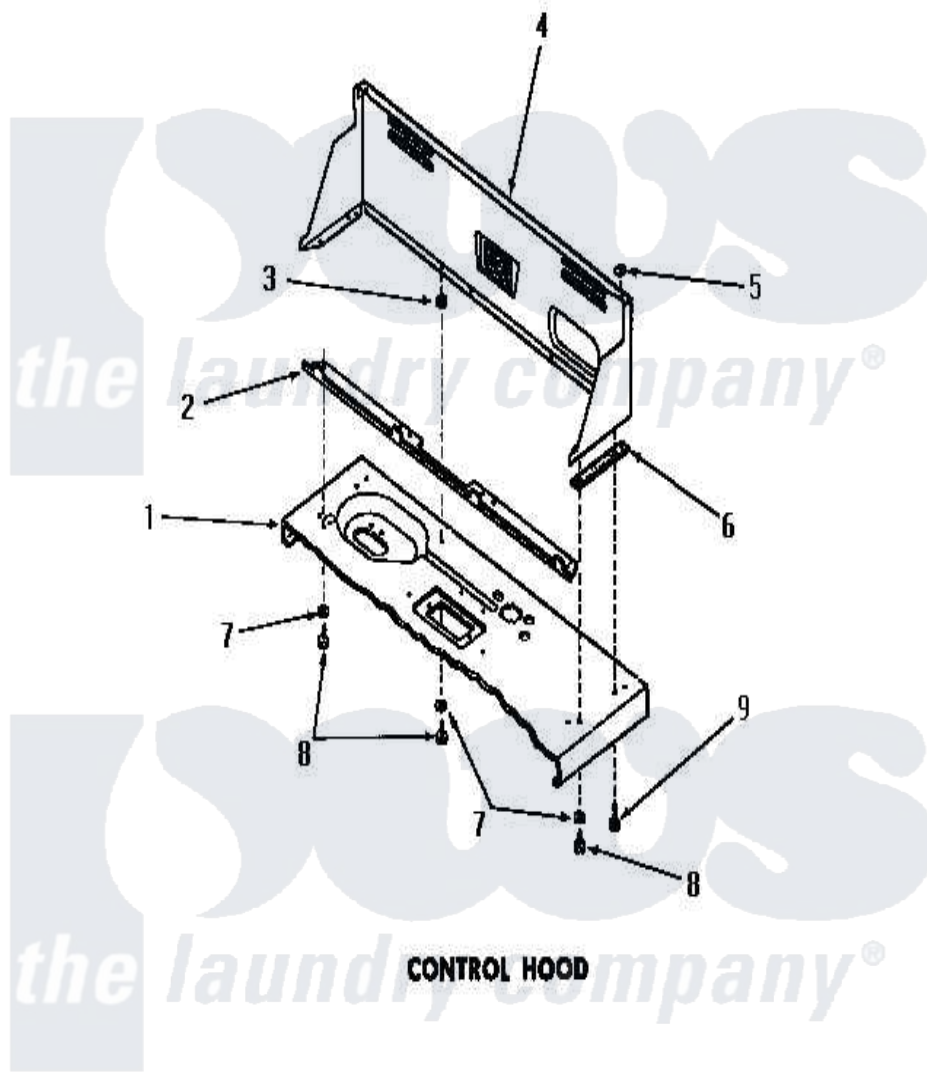

Amana FA6123 12 - CONTROL HOOD

Amana [Residential Amana FA6123 Washer Parts](#) Parts Diagram 12 - CONTROL HOOD
 Click on the part number to view part

Item	Original Part Number	Replaced By	Status	Part Description
1	Y00000000		Not Available	SEE NOTE CABINET TOP
2	23360		Not Available	ANGLE
3	23425		Not Available	WASHER,7/32IDX7/16ODX.
4	24330W		Not Available	CONTROL HOOD, WHITE
"	24330C		Not Available	CONTROL HOOD, COPPERTONE
"	24330H		Not Available	CONTROL HOOD, HARVEST GOLD
"	24330A		Not Available	CONTROL HOOD, AVOCADO
5	24522			Nut, Speed-8ab-18 C1995
6	23028		Not Available	GASKET,CONTROL BOX END
7	20493			Washer, 11/64 ID x 3/8 OD
8	52150	489464		Screw
9	25724		Not Available	HEX HEAD SCREW