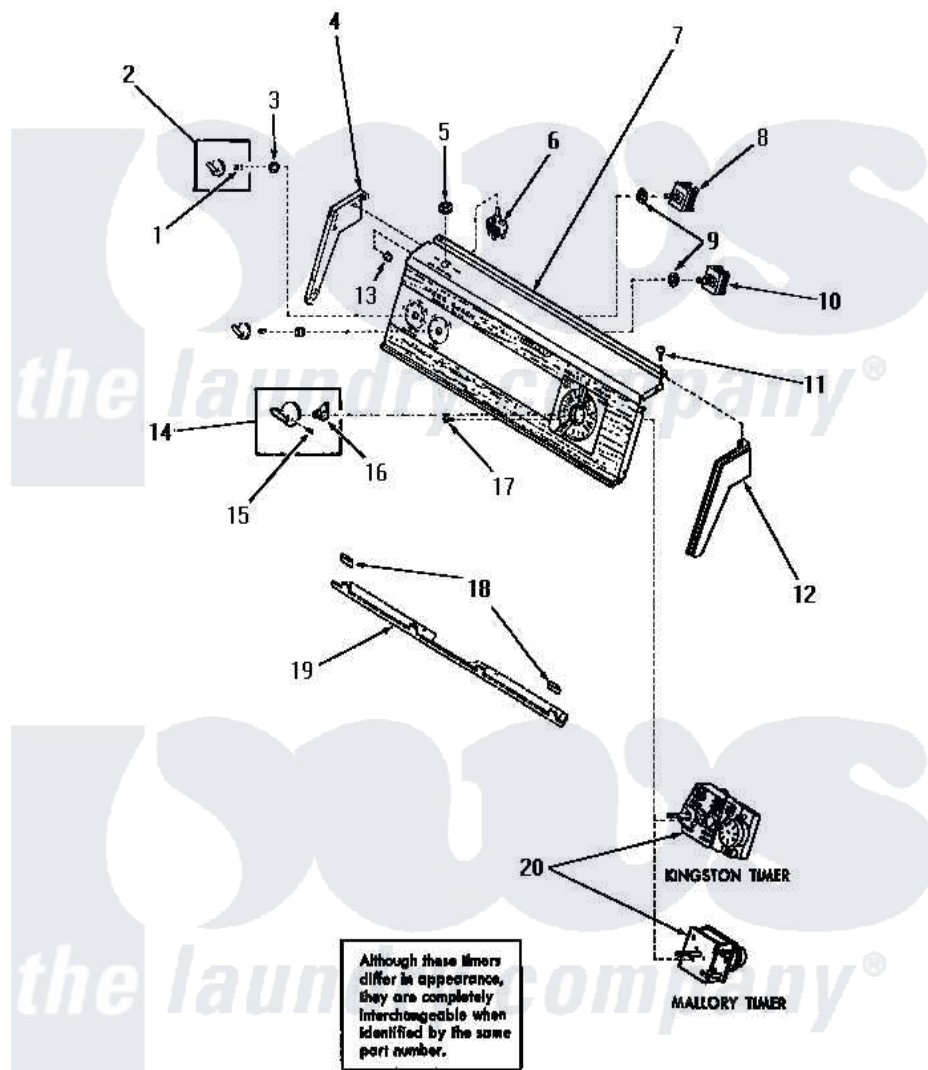

Amana FA6123 13 - CONTROL PANEL, CONTROL HOOD & CONTROLS

CONTROL PANEL, CONTROL HOOD AND CONTROLS

Amana [Residential Amana FA6123 Washer Parts](#) Parts Diagram 13 - CONTROL PANEL, CONTROL HOOD & CONTROLS

[Click on the part number to view part](#)

Item	Original Part Number	Replaced By	Status	Part Description
1	23392		Not Available	CLIP FOR 26816 KNOB
2	23402		Not Available	KNOB, CONTROL
3	24205			Nut, Knurled 3/8-24
4	25124		Not Available	CONTROL HOOD END, LEFT
5	24207		Not Available	NUT, KNURLED 5/8-32
6	22505		Not Available	SWITCH, ON-OFF
7	26167		Not Available	CONTROL PANEL
8	24392		Not Available	SWITCH TEMP
9	91176			Lockwasher, 3/8 Intshkp
10	21302			Switch, Motor-2SP
11	25232		Not Available	SCREW, 8AB-18X7/8 OVAL
12	25123		Not Available	CONTROL HOOD END, RIGHT
13	25126	5303284616		Clip
14	24858		Not Available	ASSY, KNOB-TIMER
15	25285		Not Available	SETSCREW

16	24857	Not Available	INDICATOR
17	70212		Screw, 8-32 X 5/32 RD H
18	24859	Not Available	SLEEVE,SUPPORT ANGLE
19	23360	Not Available	ANGLE
20	24829	Not Available	TIMER