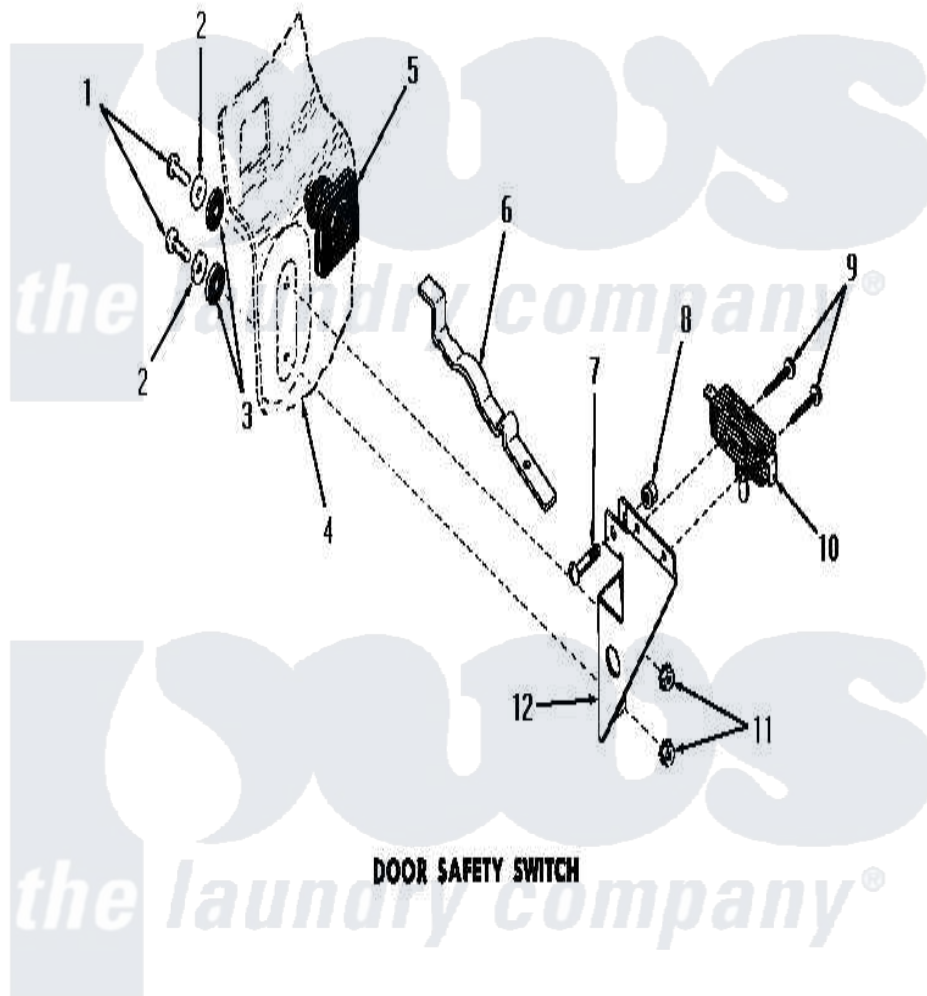

Amana FA6123 15 - DOOR SAFETY SWITCH

DOOR SAFETY SWITCH

Amana [Residential Amana FA6123 Washer Parts](#) Parts Diagram 15 - DOOR SAFETY SWITCH
 Click on the part number to view part

Item	Original Part Number	Replaced By	Status	Part Description
1	21081			Screw, 10-24 X 1/2 RD H
2	20492	M0270504		Washer
3	02928		Not Available	WASHER
4	Y00000000		Not Available	SEE NOTE DRAIN TUB
5	23591			Diaphragm
6	23592		Not Available	ARM
7	Y02370		Not Available	SCREW, 10-24X15/16 HEX
8	22001			Nut, 10-24 Nylon Hex BR
9	51783			Screw, 6b-20 X 7/8 HeX
10	23540		Not Available	SWITCH
11	23951	M0282009		Nut
12	22783		Not Available	BRACKET