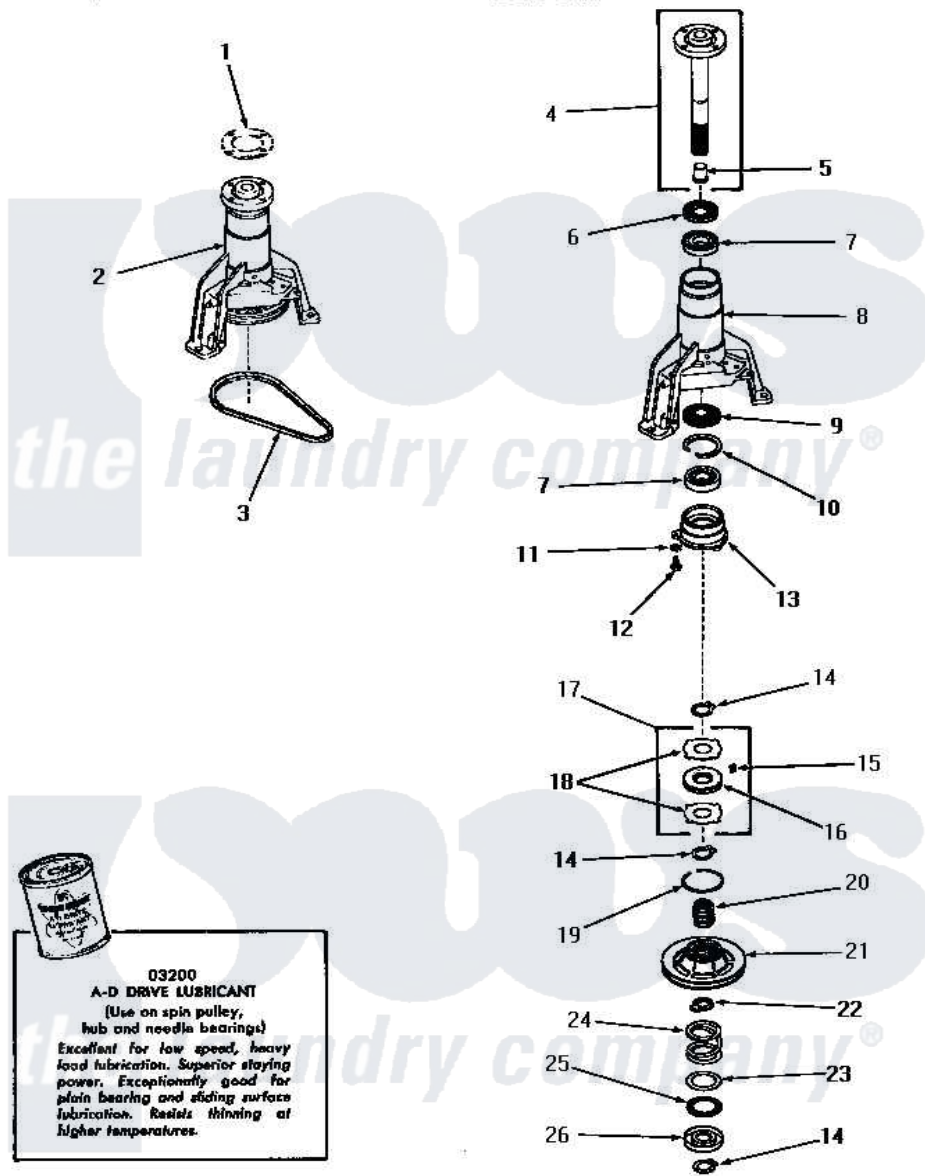

Amana FA6123 16 - MAIN BEARING ASSY

MAIN BEARING ASSEMBLY

Amana [Residential Amana FA6123 Washer Parts](#) Parts Diagram 16 - MAIN BEARING ASSY
Click on the part number to view part

Item	Original Part Number	Replaced By	Status	Part Description
1	Y00000000		Not Available	SEE NOTE GASKET
2	26018			AsseMbly, Bearing Housing-M
3	23759		Not Available	BELT
4	23731			Assembly, Spin Shaft
5	25854			Bearing
6	Y21659		Not Available	SEAL
7	20012			Bearing
8	25979		Not Available	HOUSING,MAIN BEARING
9	26247			Slinger, Water
10	20084		Not Available	RING,RETAINING
11	02431			Lockwasher, 1/4 Ext Shk
12	02422			Screw, 1/4-20 X 1/2 HeX
13	23639			Retainer
14	23724			Ring, Retaining
15	24500			Clip, Spring
16	23708			Assembly, Brake Disk

17	24599		Assembly, Brake Disk
18	23637	Not Available	DISC,BRAKE
19	Y23720	Not Available	RING,SNAP
20	23634	Not Available	HUB
21	24690		Assembly, Spin Pulley
22	23635	Not Available	STOP
23	23722		Race, Bearing
24	23723		Spring
25	23721	Not Available	BEARING,NEEDLE
26	23640		Retainer
NI	03200		A-D Drive Lubricant