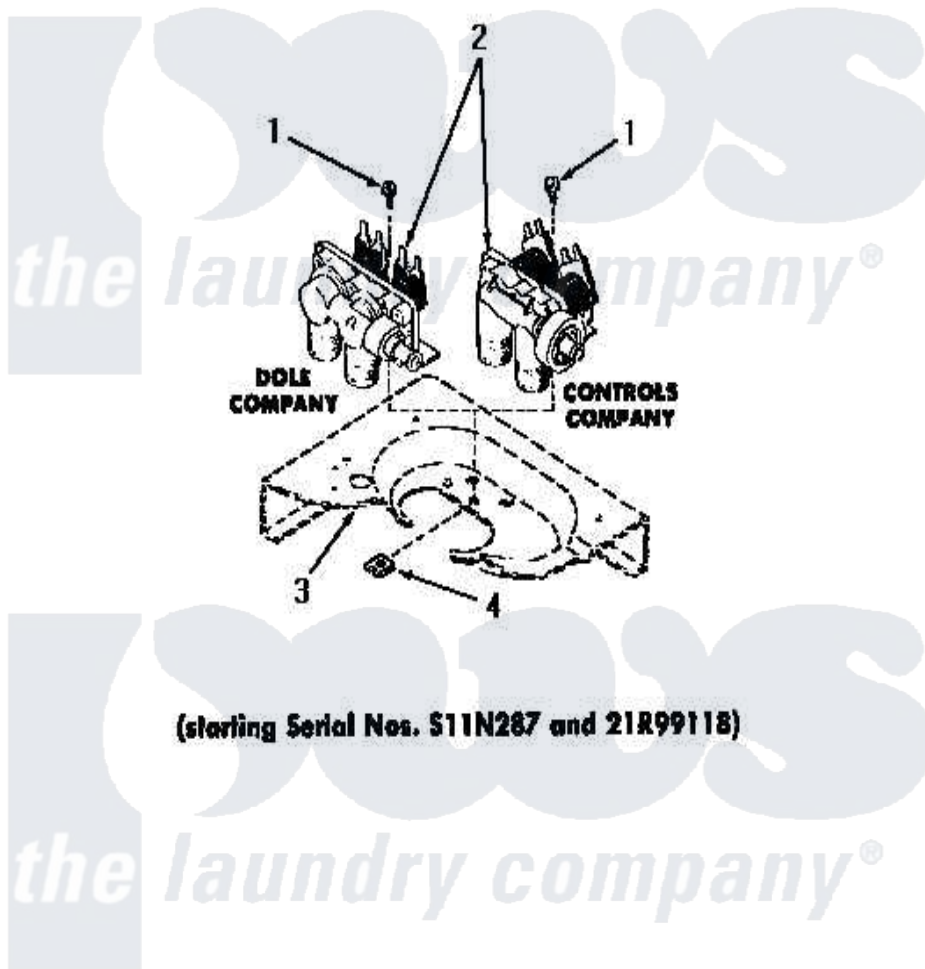

Amana FA6123 17 - MIXING VALVES

Amana [Residential Amana FA6123 Washer Parts](#) Parts Diagram 17 - MIXING VALVES

[Click on the part number to view part](#)

Item	Original Part Number	Replaced By	Status	Part Description
1	23962	W10116760		Screw
2	25832	205613		Water Valve
3	Y00000000		Not Available	SEE NOTE CABINET TOP
4	23277		Not Available	NUT,SPEED