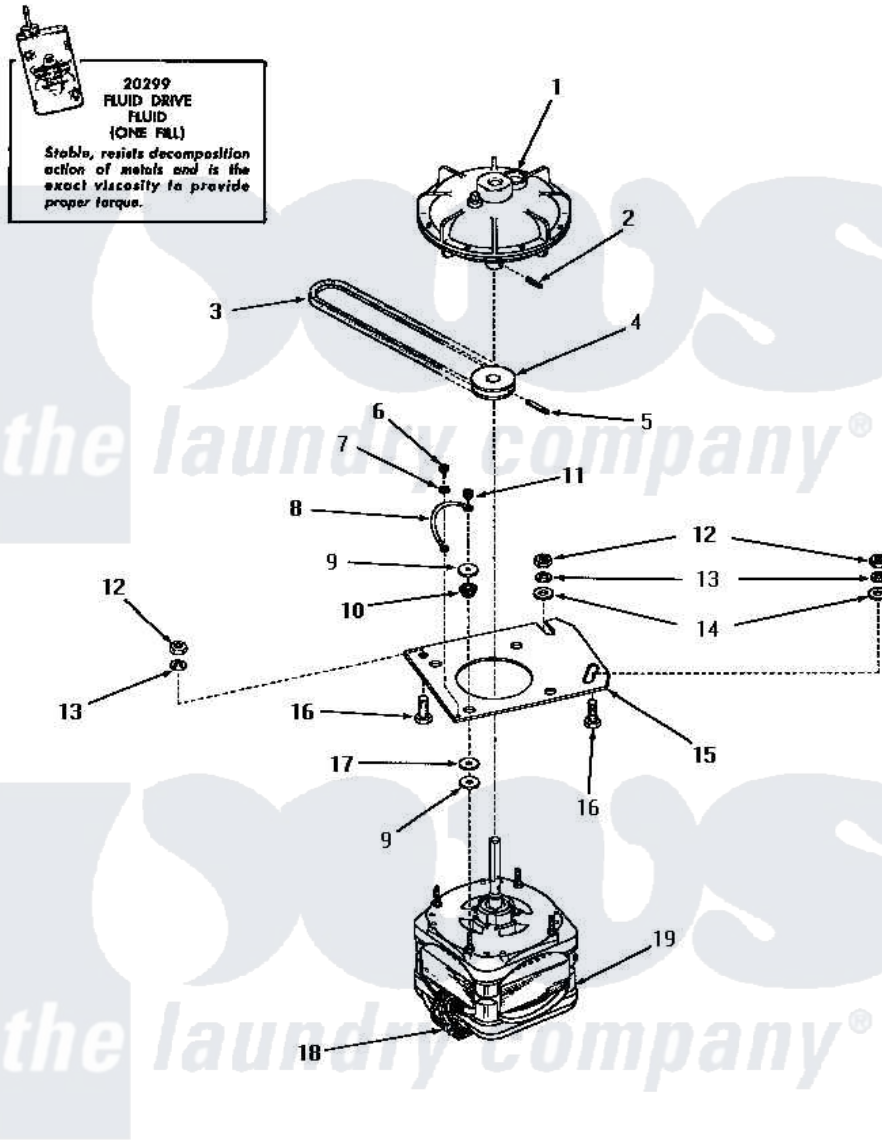

Amana FA6123 18 - MOTOR & FLUID DRIVE

MOTOR AND FLUID DRIVE

Amana [Residential Amana FA6123 Washer Parts](#) Parts Diagram 18 - MOTOR & FLUID DRIVE
 Click on the part number to view part

| Item | Original Part Number | Replaced By | Status | Part Description |
|------|-----------------------|--------------------------|---------------|-----------------------------|
| 1 | 24706 | | | Assembly, Fluid Drive |
| 2 | 24703 | | Not Available | PIN,ROLL |
| 3 | 23759 | | Not Available | BELT |
| 4 | 26116 | | | Pulley, Drive |
| 5 | 23750 | | | Pin, Roll |
| 6 | 20530 | | | Screw, 10-24 x 3/8 Hex |
| 7 | 21735 | | Not Available | LOCKWASHER,No.10 INTSHKP |
| 8 | 25484 | | Not Available | GROUND WIRE |
| 9 | 20103 | M0270519 | | Washer |
| 10 | 20102 | | Not Available | WASHER |
| 11 | 23604 | | | Nut, Hex 10-32 Lock |
| 12 | 20274 | 62739 | | Nut, Lock |
| 13 | 20277 | | | Lockwasher, 3/8 Std X 3 |
| 14 | 20279 | | | Washer, 13/32 ID x 13/16 OD |
| 15 | 23769 | | Not Available | PLATE,MOUNTING |
| 16 | 20255 | | Not Available | SCREW,3/8-16 X 1 HEX H |

| | | | |
|----|-----------------------|---------------|------------------------------|
| 17 | 20104 | | Washer |
| 18 | 24139 | Not Available | SWITCH,MOTOR |
| 19 | 26069 | | X Assembly, Motor And Pulley |
| NI | 20299 | Not Available | FLUID DRIVE FLUID-BULK |