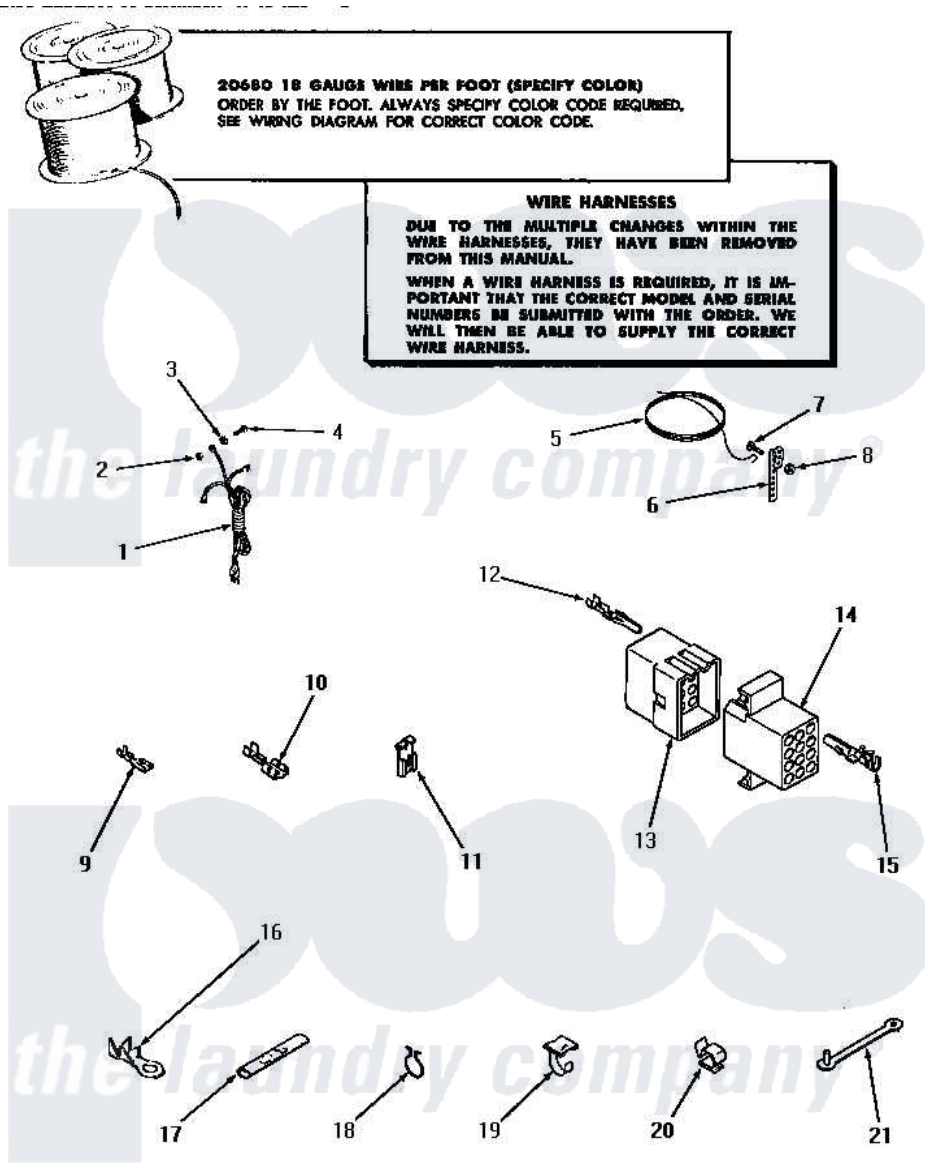

Amana FA6123 20 - POWER CORD, WIRE & TERMINALS

POWER CORD, WIRE AND TERMINALS

Amana [Residential Amana FA6123 Washer Parts](#) Parts Diagram 20 - POWER CORD, WIRE & TERMINALS
 Click on the part number to view part

Item	Original Part Number	Replaced By	Status	Part Description
1	22660		Not Available	POWER CORD AND PLUG
2	03673		Not Available	NUT
3	03815			Lockwasher, No.10 Ext Shk
4	20267			Screw, 10-24 X 3/8 Round
5	Y21429		Not Available	GROUND WIRE
6	21430		Not Available	STRAP,GROUND
7	21431		Not Available	ROUND HEAD SCREW
8	Y20276		Not Available	NUT
9	00112			Terminal, Spade-3/16 Fe
10	Y00119		Not Available	SPADE TERMINAL(18 GAUGE) (1/4 INCH-(1) 18 GAUGE WIRE)
11	Y00120			Terminal, Flag-1/4 Fema
12	Y00116			Terminal, Pin-Male
13	23041			Plug, 6 Circuit
"	23040			Plug-3 Circuit
"	23033			Plug, 9 Circuit

"	23035	Not Available	PLUG,12 CIRCUIT
"	23037		Plug, 15 Circuit
14	23038	Not Available	RECEPTACLE,15 CIRCUIT
"	23036		Receptacle, 12 Circuit
"	23039	697780	Receptacle,
"	23042	Not Available	RECEPTACLE
"	Y23034	26163	Receptacle, 9 Circuit
15	Y00117	5011-XX	093 Female Socket
16	00110		No.10 18 Gauge Wire
17	21091	Not Available	CONNECTOR TWO 1/4 INCH MALE
18	51291		Clip, Wire
19	21793	Not Available	CABLE CLIP
20	21036		Clip, Cable
21	22837	Not Available	STRAP,WIRE