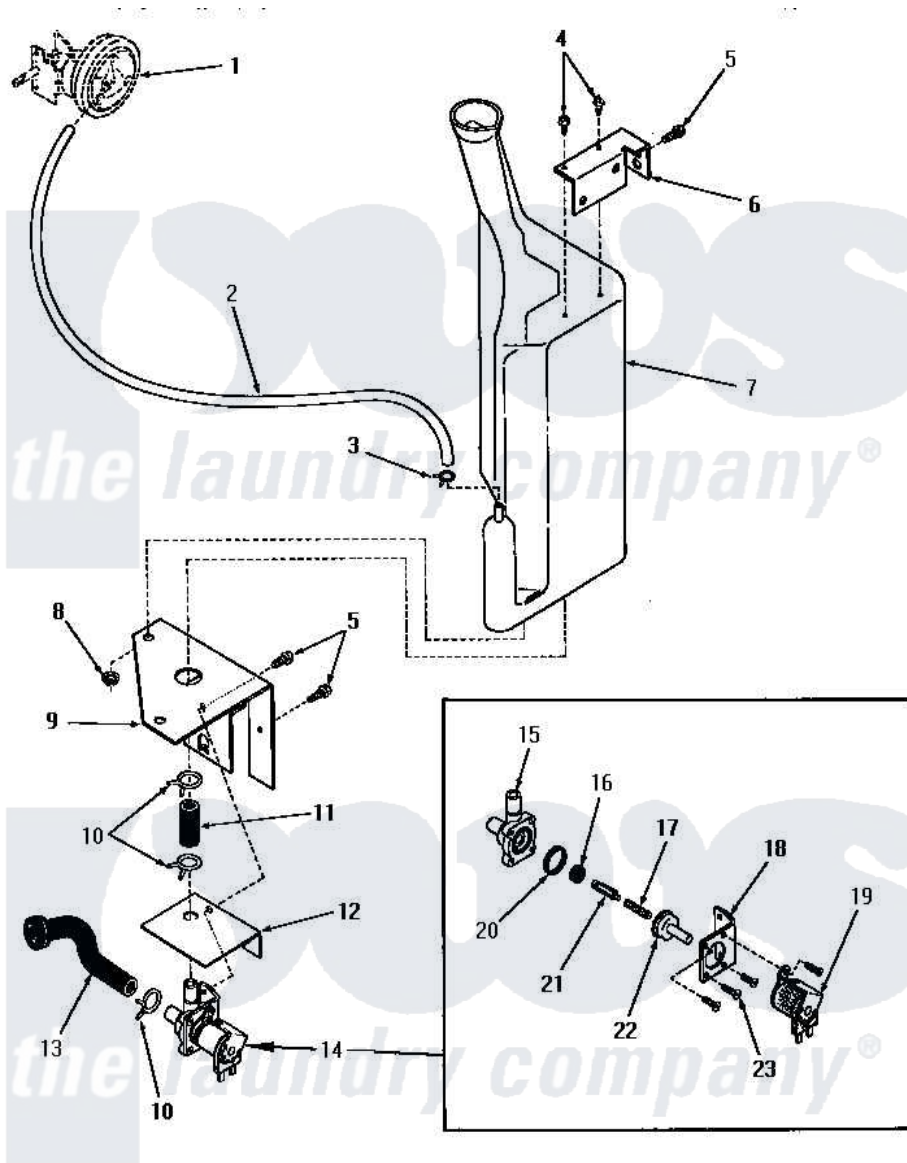

Amana FA6123 21 - RESERVOIR & DRAIN VALVE

RESERVOIR AND DRAIN VALVE
(Through Serial Nos. 5536D39 and 234J7952)

Amana [Residential Amana FA6123 Washer Parts](#) Parts Diagram 21 - RESERVOIR & DRAIN VALVE
Click on the part number to view part

Item	Original Part Number	Replaced By	Status	Part Description
1	Y00000000		Not Available	SEE NOTE PRESSURE SWITCH
2	24444		Not Available	NO LONGER AVAILABLE
3	Y22294	596669		Clamp, Manifold
4	52150	489464		Screw
5	51784		Not Available	SCREW,10B-16 X 1/2 HEX
6	24394		Not Available	UPPER BRACKET
7	24430		Not Available	RESERVOIR
8	24441		Not Available	WIRING DIAGRAM
9	24393		Not Available	LOWER BRACKET
10	80479		Not Available	HOSE CLAMP
11	24440		Not Available	CODE J
12	25044		Not Available	SOLENOID SHIELD
13	24437		Not Available	HOSE
14	24438	68136-47		Shelf Trim
15	24438G		Not Available	BODY
16	24438F		Not Available	SEAL

17	24438C	Not Available	SPRING
18	24438H	Not Available	MOUNTING BRACKET
19	24438A	Not Available	SOLENOID
20	24438E	Not Available	GASKET
21	24438D	Not Available	ARMATURE
22	24438B	Not Available	GUIDE,ARMATURE
23	21561G	Not Available	ROUND HEAD SCREW