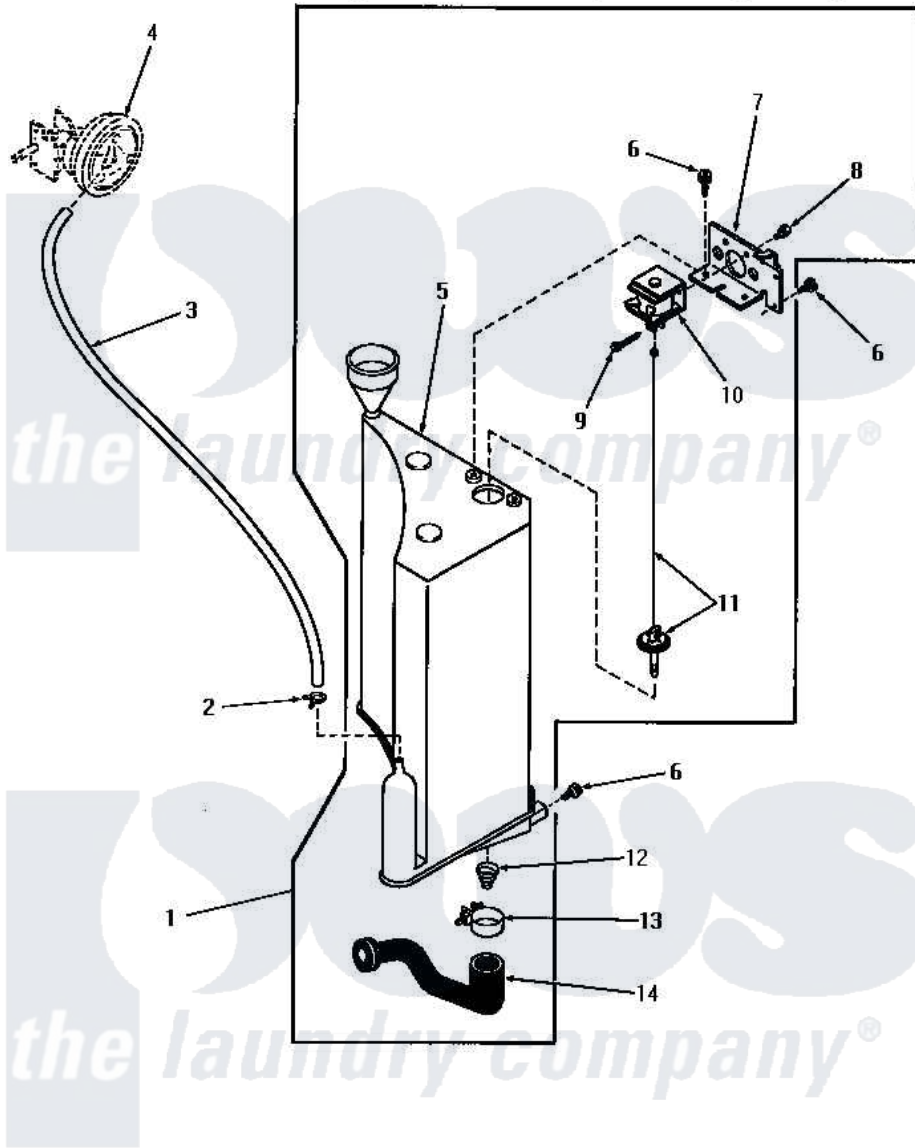

Amana FA6123 22 - RESERVOIR & DRAIN VALVE

RESERVOIR AND DRAIN VALVE (Starting Serial Nos. 5556D40 and 234J7953)

Amana [Residential Amana FA6123 Washer Parts](#) Parts Diagram 22 - RESERVOIR & DRAIN VALVE
Click on the part number to view part

Item	Original Part Number	Replaced By	Status	Part Description
1	26003			Assembly, Pressure Tank-Com
2	Y22294	596669		Clamp, Manifold
3	24444		Not Available	NO LONGER AVAILABLE
4	Y00000000		Not Available	SEE NOTE PRESSURE SWITCH
5	25993		Not Available	RESERVOIR
6	51784		Not Available	SCREW,10B-16 X 1/2 HEX
7	Y26000		Not Available	BRACKET
8	Y03950			Screw, 10-32 x 5/16 Sems
9	20248			Pin, Cotter
10	25999		Not Available	SOLENOID,DRAIN VALVE
11	26244			Assembly, Plunger-Drain Val
12	25997		Not Available	SPRING,DRAIN VALVE
13	20824		Not Available	HOSE CLAMP
14	25998			Hose, Drain-Pressure Ta