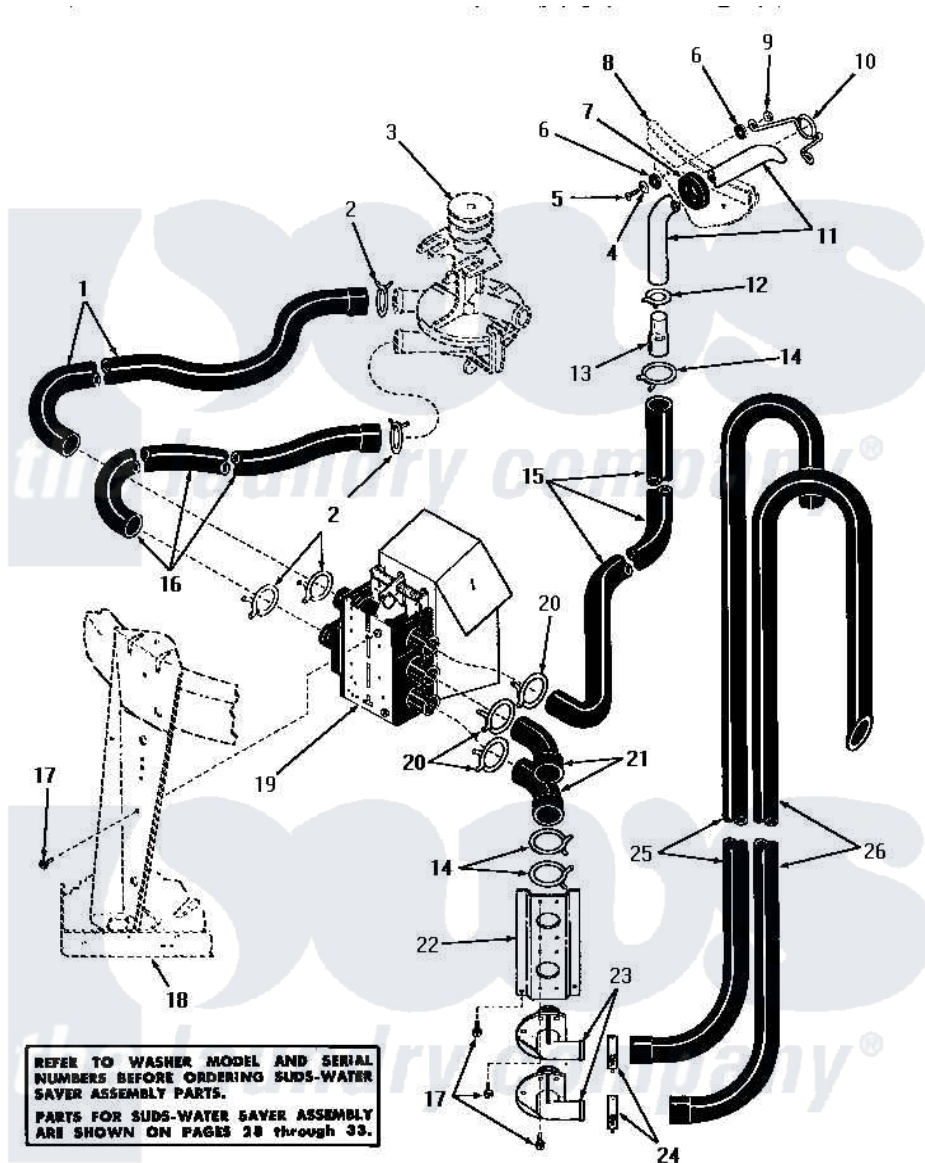

Amana FA6123 23 - SUDS-WATER SAVER ASSY

SUDS-WATER SAVER ASSEMBLY
(Through Serial No. 21E23497)

Amana [Residential Amana FA6123 Washer Parts](#) Parts Diagram 23 - SUDS-WATER SAVER ASSY
Click on the part number to view part

Item	Original Part Number	Replaced By	Status	Part Description
1	24576		Not Available	WIRING DIAGRAM
2	20210		Not Available	NO LONGER AVAILABLE
3	Y00000000		Not Available	SEE NOTE PUMP ASSEMBLY
4	20492	M0270504		Washer
5	21081			Screw, 10-24 X 1/2 RD H
6	02928		Not Available	WASHER
7	20118		Not Available	GROMMET,1982 INV
8	Y00000000		Not Available	SEE NOTE DRAIN TUB
9	21080		Not Available	NUT
10	22355		Not Available	RETURN HOSE SUPPORT
11	22356	WR71X10754		Shelf Front All White 22356 I
12	Y22671		Not Available	HOSE CLAMP
13	21086		Not Available	CODE J
14	Y03698		Not Available	CLAMP xREPLACE
15	24581		Not Available	VALVE OUTLET RETURN HOSE

16	24575	Not Available	NO LONGER AVAILABLE
17	51784	Not Available	SCREW,10B-16 X 1/2 HEX
18	Y00000000	Not Available	SEE NOTE CHASSIS
19	25053	Not Available	SUDS-WATER SAVER VALVE ASSEMBL
20	21372	21-372	Sampling Tube
21	24574	Not Available	WIRING DIAGRAM
22	23560	Not Available	BRACKET
23	23553	Not Available	ELBOW,DRAIN HOSE-PLAST
24	20211	285655	Clamp, Hose
25	20240		Hose, M/F 29219
26	22627	33-7806N	Seal Assembly