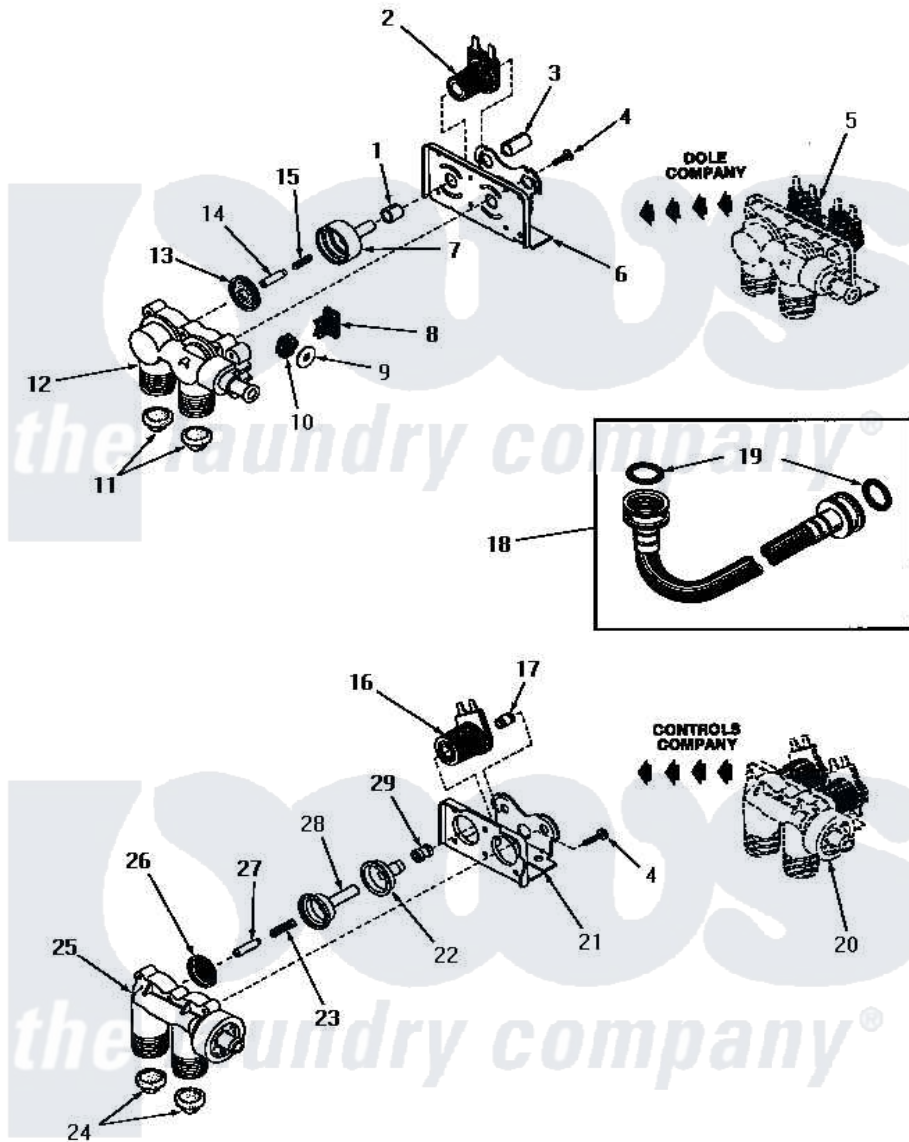

# Amana FA6191 01 - 25832 & 25833 MIXING VALVE ASSEMBLIES

**25832 and 25833 MIXING VALVE ASSEMBLIES**  
(See Page 18 for complete assembly)

Amana [Residential Amana FA6191 Washer Parts](#) Parts Diagram 01 - 25832 & 25833 MIXING VALVE ASSEMBLIES  
Click on the part number to view part

Item	Original Part Number	Replaced By	Status	Part Description
1	24129		Not Available	SLEEVE,SHORT
2	24126	<a href="#">33930</a>		Valve, Mixing
3	24128		Not Available	SLEEVE,LONG
4	25817C		Not Available	SCREW
5	Y00000000		Not Available	SEE NOTE MIXING VALVE ASSEMBLY
6	Y24127		Not Available	MOUNTING BRACKET
7	<a href="#">24130</a>			Guide, Armature
8	Y24135		Not Available	PLUG,FLOW REGULATOR
9	23224G		Not Available	DIFFUSER
10	<a href="#">23224C</a>			Regulator, Flow
11	24122	<a href="#">22002960</a>		Strainer, Washer Inlet
12	<a href="#">24125</a>			Body, Valve
13	24134		Not Available	DIAPHRAGM
14	24132		Not Available	ARMATURE
15	24131		Not Available	SPRING
16	24596A		Not Available	SOLENOID

17	25817M	Not Available	SOLENOID PLUG
18	20241	<a href="#">EZ20241</a>	20 x 24 x 1 Filter 1 Metal Side
19	20290	<a href="#">Y013783</a>	Washer, Inlet Hose
20	Y00000000	Not Available	SEE NOTE MIXING VALVE ASSEMBLY
21	25817B	Not Available	MOUNTING BRACKET
22	25817E	Not Available	SLEEVE, GUIDE xREPLACE
23	25817G	Not Available	SPRING
24	24122	<a href="#">22002960</a>	Strainer, Washer Inlet
25	24123	Not Available	VALVE BODY
26	25817K	Not Available	DIAPHRAGM
27	25817H	Not Available	ARMATURE
28	25817F	Not Available	ARMATURE GUIDE
29	25817D	Not Available	SLEEVE ADAPTER