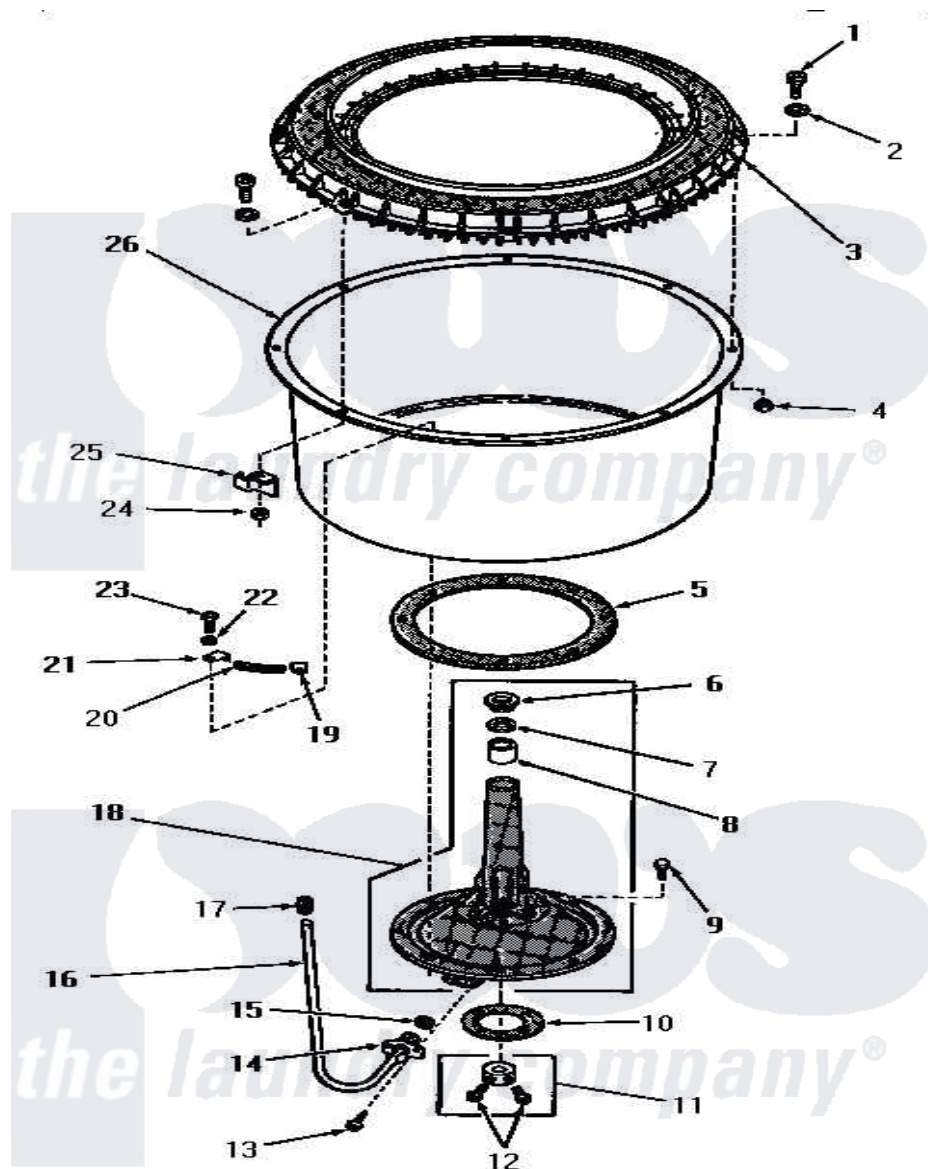

Amana FA6191 03 - AGITATOR POST & SPIN TUB

AGITATOR POST AND SPIN TUB

Amana [Residential Amana FA6191 Washer Parts](#) Parts Diagram 03 - AGITATOR POST & SPIN TUB
 Click on the part number to view part

Item	Original Part Number	Replaced By	Status	Part Description
1	25251	EZ25251		25 x 25 x 1 Filter 1 Metal Side
2	25100			Washer, 17/64 ID x 1/2 OD
3	24931		Not Available	BALANCE RING
4	25250			Nut, 1/4-20 Hex Nyllock
5	22449		Not Available	GASKET
6	23685			Bearing
7	23684			Seal
8	23686			Bearing
9	20261			Screw, Cap
10	20120			Gasket
11	20377			Collar Assembly
12	23481	02422		Screw, 1/4-20 X 1/2 HeX
13	20852		Not Available	SCREW,10-24 X 1/2 HEX
14	26046			Bracket, Sediment Tube
15	20110			Gasket
16	25980			Tube, Sediment

17	22361		Sleeve
18	26016	2-6016	Wheel 71/2x6
19	22446		Clip
20	22144		Spring
21	22447		Clip
22	20121	Not Available	GASKET
23	20260		Screw, 5/16-18 X 3/4 RD
24	26678		Nut, Self-Locking
25	22025		Bracket
26	25976	Not Available	TUB,SPIN-SS
NI	243P3	Not Available	KIT,AGITATOR POST