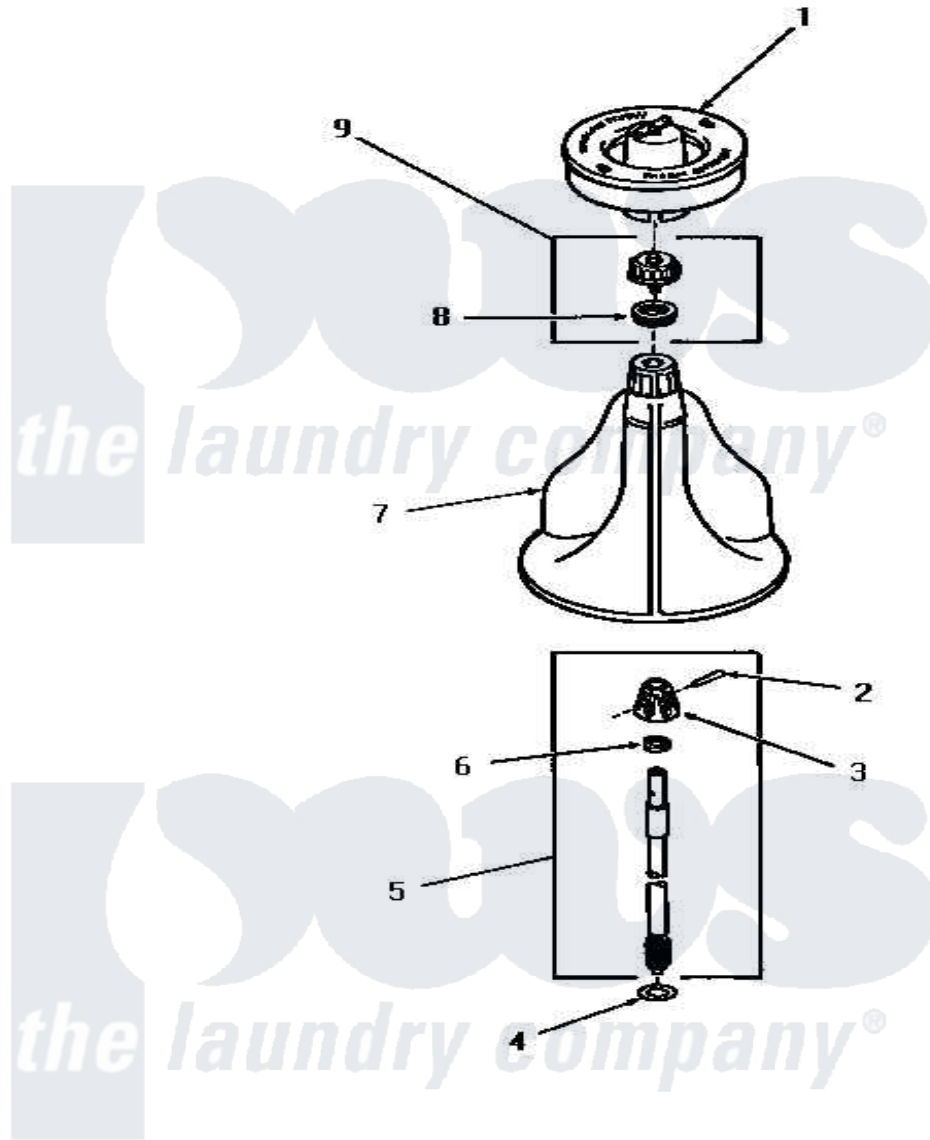

Amana FA6191 04 - AGITATOR, SHAFT & FABRIC SOFTENER DISP

AGITATOR, SHAFT AND FABRIC SOFTENER DISPENSER

Amana Residential Amana FA6191 Washer Parts Parts Diagram 04 - AGITATOR, SHAFT & FABRIC SOFTENER DISP
 Click on the part number to view part

Item	Original Part Number	Replaced By	Status	Part Description
1	23546		Not Available	ASSY,DISPENSER-FAB-SOF
2	20243			Pin, Taper
3	20056		Not Available	BLOCK, DRIVE
4	22135			Washer
5	21751	21751P		Assyshaft
6	20057	222T017P01		Washer FIB 21/32 ID X 1156 OD X 1/8
7	25975		Not Available	ASSY,AGITATOR
8	21036			Clip, Cable
9	26015			Assembly, Cap And Ring-Agitator
"	26014			Assembly, Cap And Ring-Agitator