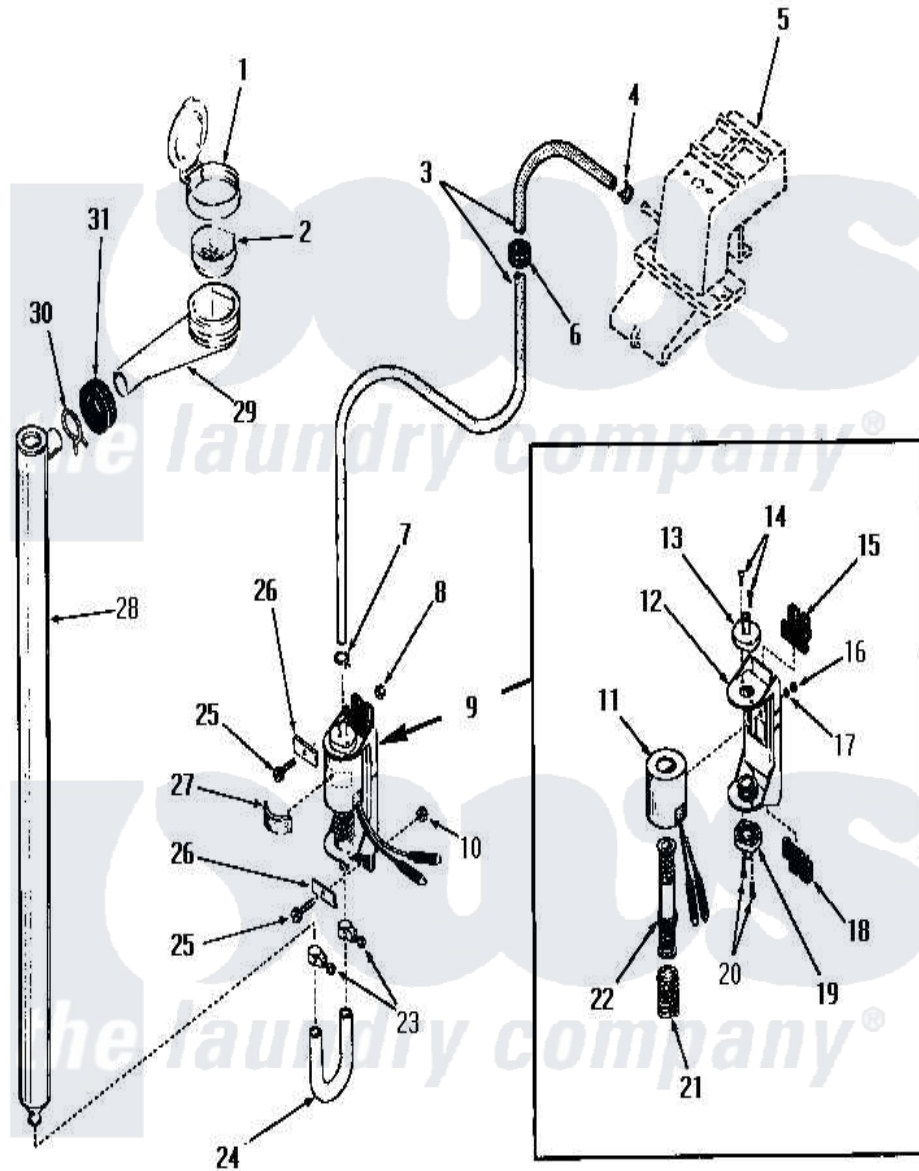

Amana FA6191 05 - BLEACH DISPENSER

Amana [Residential Amana FA6191 Washer Parts](#) Parts Diagram 05 - BLEACH DISPENSER
 Click on the part number to view part

| Item | Original Part Number | Replaced By | Status | Part Description |
|------|-----------------------|-------------|---------------|-------------------------|
| 1 | 22484 | | Not Available | BLEACH LID |
| 2 | 21984 | | | Cover, Dispenser |
| 3 | 22300 | | Not Available | HOSE |
| 4 | 23410 | | Not Available | HOSE CLAMP |
| 5 | Y00000000 | | Not Available | SEE NOTE WATER INLET |
| 6 | 22299 | | Not Available | GROMMET |
| 7 | 22295 | | Not Available | HOSE CLAMP |
| 8 | 22001 | | | Nut, 10-24 Nylon Hex BR |
| 9 | 22337 | | | Pump, Bleach |
| 10 | 22001 | | | Nut, 10-24 Nylon Hex BR |
| 11 | 22337B | | Not Available | COIL AND FRAME |
| 12 | 22337A | | Not Available | BASE |
| 13 | 22337E | | Not Available | HOSE CONNECTOR |
| 14 | 51356 | | Not Available | SCREW,6-32 X 5/16 RD H |
| 15 | 22337F | | Not Available | ISOLATION MOUNT |
| 16 | 22337G | | Not Available | NUT |

| | | | |
|----|--------|---------------|-----------------------------|
| 17 | 21735 | Not Available | LOCKWASHER,No.10 INTSHKP |
| 18 | 22337F | Not Available | ISOLATION MOUNT |
| 19 | 22337E | Not Available | HOSE CONNECTOR |
| 20 | 51356 | Not Available | SCREW,6-32 X 5/16 RD H |
| 21 | 22337D | Not Available | SPRING |
| 22 | 22337C | Not Available | ARMATURE AND VALVE |
| 23 | 24604 | Not Available | HOSE CLAMP |
| 24 | 22302 | Not Available | HOSE |
| 25 | 25989 | Not Available | HEX HEAD SCREW |
| 26 | Y22287 | Not Available | BLEACH PUMP BRACKET |
| 27 | 25220 | Not Available | BUMPER |
| 28 | 22303 | Not Available | TUBE,BLEACH |
| 29 | 22377 | Not Available | DISPENSER xREPLACE |
| 30 | Y03640 | Not Available | CLAMP |
| 31 | 20118 | Not Available | GROMMET,1982 INV |