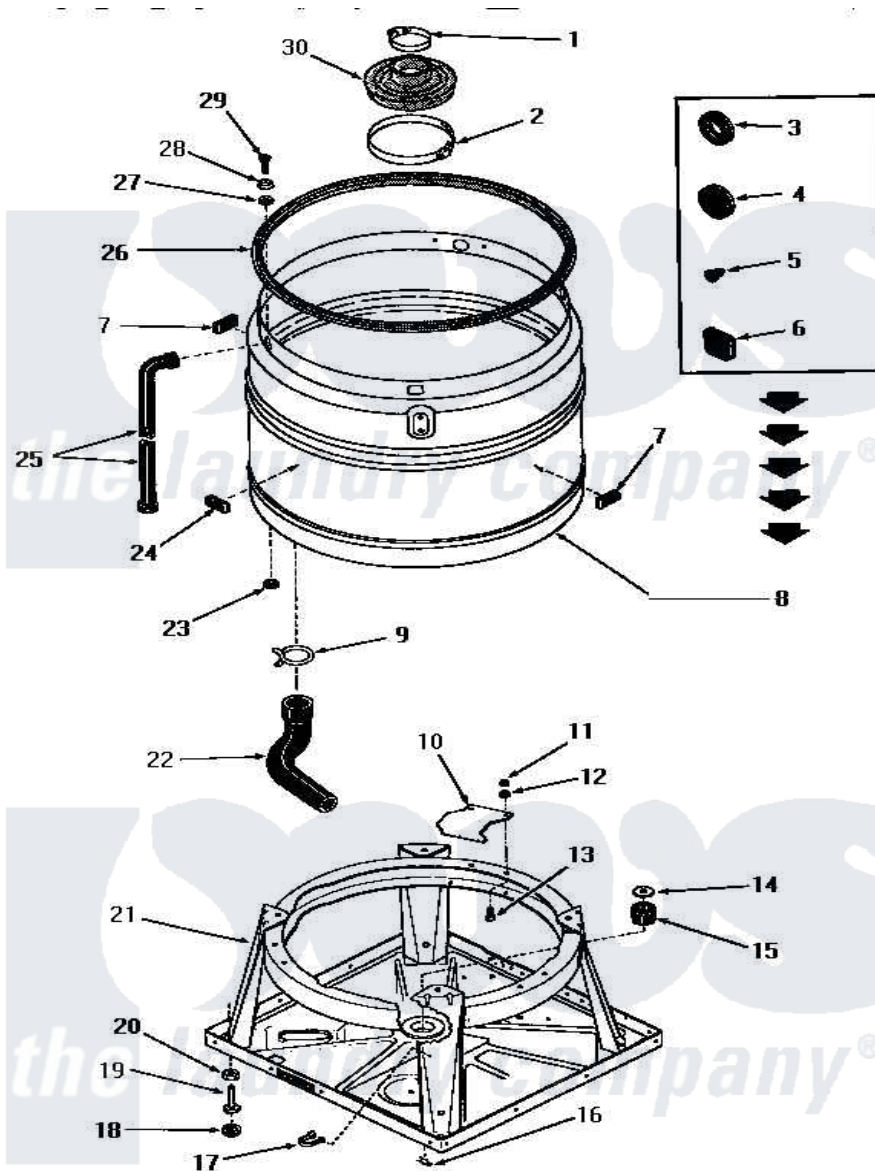

Amana FA6191 06 - BOOT, CHASSIS & DRAIN TUB

BOOT, CHASSIS AND DRAIN TUB

Amana [Residential Amana FA6191 Washer Parts](#) Parts Diagram 06 - BOOT, CHASSIS & DRAIN TUB
 Click on the part number to view part

Item	Original Part Number	Replaced By	Status	Part Description
1	20107			Upper Clamp
2	20108	F200201		Clamp Hose #56
3	20118		Not Available	GROMMET, 1982 INV
4	20305	20-305		Sizzle Do Not Ship Ups
5	21393	21-393		Piezo Sounder
6	21651			Grommet
7	23258			Pad, Bumper
8	25983			Drain Tub, Shur-Fil
9	10108			Seal
10	21905			Plate, Snubber
11	20275	27001225		Nut, Jam Mid Lock 1/4-20
12	03189			LoCkwasher, 1/4 Std-C P
13	02422			Screw, 1/4-20 X 1/2 HeX
14	20162		Not Available	SPACER
15	20195		Not Available	GROMMET
16	26012	2-6012		Blower Wheel

17	22837		Not Available	STRAP,WIRE
18	21749	40016001		Foot, Rubber
19	20409	22003428		Leg, Adjustable
20	Y21899	40038101		Nut, Leg
21	26028			Assembly, Chassis xReplace
22	25112			Hose
23	20115			Grommet
24	23257		Not Available	PAD,BUMPER
25	22818		Not Available	HOSE
26	21233		Not Available	GASKET
27	20112			Grommet
28	20111			Washer
29	20259		Not Available	SCREW
30	20129		Not Available	BOOT