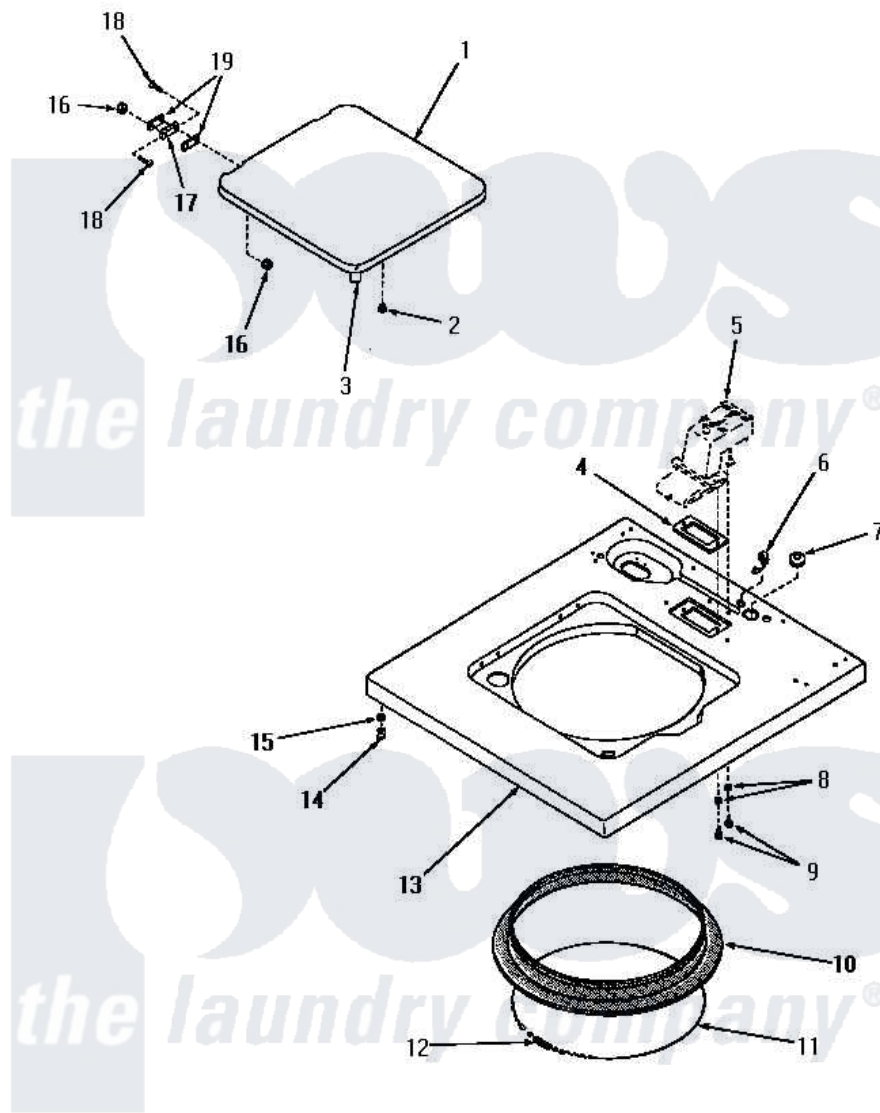

Amana FA6191 07 - CABINET TOP & LOADING DOOR

CABINET TOP AND LOADING DOOR

Amana [Residential Amana FA6191 Washer Parts](#) Parts Diagram 07 - CABINET TOP & LOADING DOOR
 Click on the part number to view part

Item	Original Part Number	Replaced By	Status	Part Description
1	22271W		Not Available	LOADING DOOR, WHITE
"	22271A		Not Available	LOADING DOOR, AVOCADO
"	22271H		Not Available	LOADING DOOR, HARVEST GOLD
"	22271C		Not Available	LOADING DOOR, COPPERTONE
2	21176			Bumper
3	25217	R0603504		Actuator, Door Switch
4	23255		Not Available	GASKET
5	Y00000000		Not Available	SEE NOTE WATER INLET
6	21903	211881		Grommet, Cord Part Not Used-Gas Models Only
7	20118		Not Available	GROMMET, 1982 INV
8	20493			Washer, 11/64 ID x 3/8 OD
9	52150	489464		Screw
10	25277			Guard, Rim
11	22352		Not Available	RETAINER,WIRE

12	20791	Not Available	SPRING
13	25829A	Not Available	CABINET TOP, AVOCADO
"	25829W	Not Available	CABINET TOP, WHITE
"	25829H	Not Available	CABINET TOP, HARVEST GOLD
"	25829C	Not Available	CABINET TOP, COPPERTONE
14	23007	Not Available	CAGED NUT
15	24861	Not Available	LOCKWASHER, .448X.789SH
16	21752		Nut, 8-32 Hex Brilock
17	21583		Hinge
18	22649		Screw, 8-32 X 13/32 FI
19	51284	Not Available	GASKET