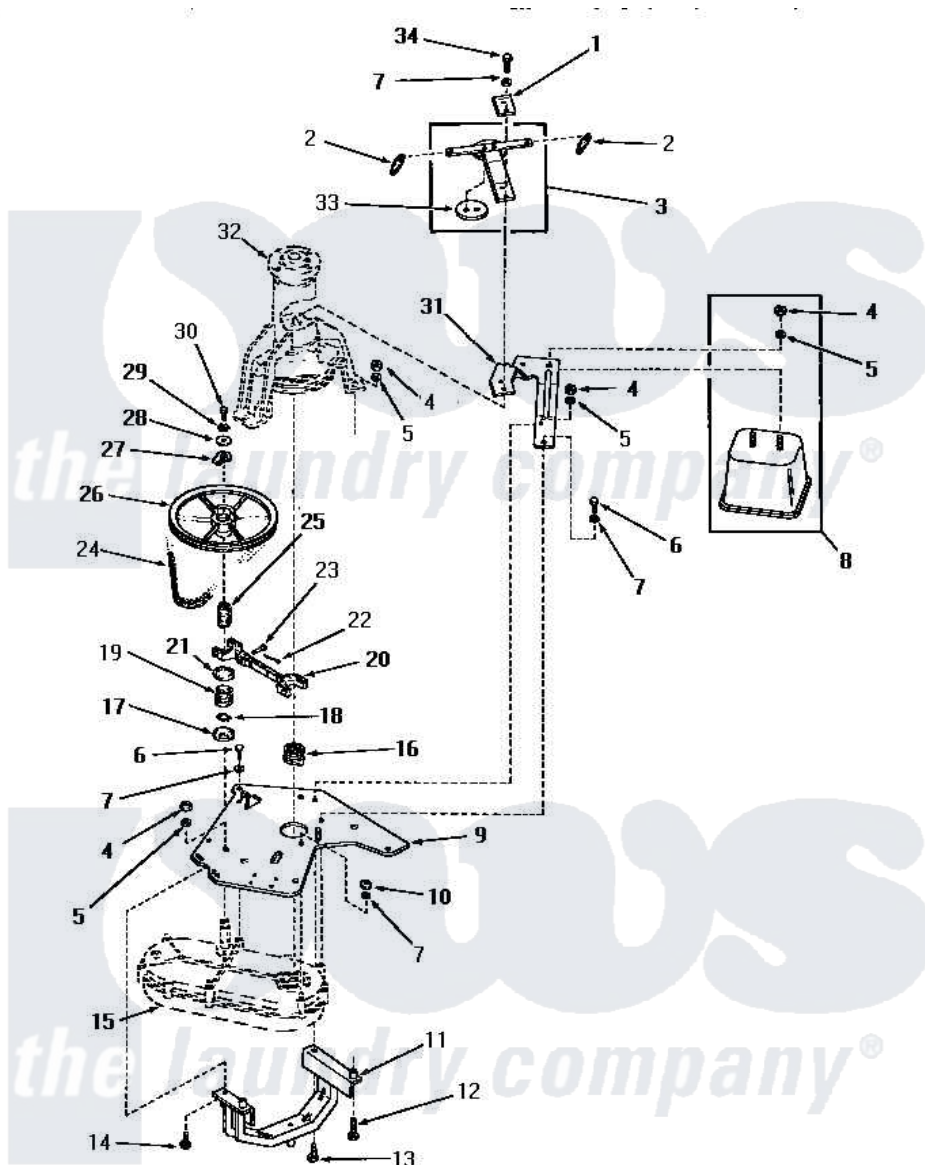

Amana FA6191 08 - CBAL WEIGHT, BRKT, MTG PLT & TRANS

**COUNTERBALANCE WEIGHT, BRACKET,
MOUNTING PLATE AND TRANSMISSION BELT**

Amana [Residential Amana FA6191 Washer Parts](#) Parts Diagram 08 - CBAL WEIGHT, BRKT, MTG PLT & TRANS
Click on the part number to view part

Item	Original Part Number	Replaced By	Status	Part Description
1	22614			Plate, Support
2	23632			Spring
3	20168			Assembly, Snubber
4	20274	62739		Nut, Lock
5	20277			Lockwasher, 3/8 Std X 3
6	20264			Screw, 1/4-20 X 2 Hex H
7	03189			LoCkwasher, 1/4 Std-C P
8	25230		Not Available	COUNTERBALANCE WEIGHT
9	24749		Not Available	MOUNTING PLATE
10	20275	27001225		Nut, Jam Mid Lock 1/4-20
11	22702		Not Available	ASSY,YOKE & SLEEVE
12	Y22688		Not Available	SCREW,CAP-3/8-16X1-1/4
13	20255		Not Available	SCREW,3/8-16 X 1 HEX H
14	22687		Not Available	SCREW
15	Y00000000		Not Available	SEE NOTE TRANSMISSION ASSEMBLY
16	23647			Jaw

17	26611	Not Available	RETAINER,SPRING-LOWER
18	23751		Ring, Retaining
19	26609		Spring
20	23732		Assembly, Shifter Fork
21	26610		Retainer, Spring-Upper
22	20248		Pin, Cotter
23	23718	Not Available	PIN,SHIFTER
24	23758		Belt
25	23644		Hub
26	23773	Not Available	ASSY,PULLEY-TRANSMISSI
27	23643		Pulley Stop
28	23716	Not Available	WASHER
29	Y03421	Not Available	LOCKWASHER
30	02422		Screw, 1/4-20 X 1/2 HeX
31	25139	Not Available	BRACKET
32	Y00000000	Not Available	SEE NOTE MAIN BEARING
33	20453	Not Available	DISC,FRICITION
34	24233	Not Available	SCREW,CAP-1/4-20 X 3/4
NI	03200		A-D Drive Lubricant
"	285P3	23911	Kit Spring