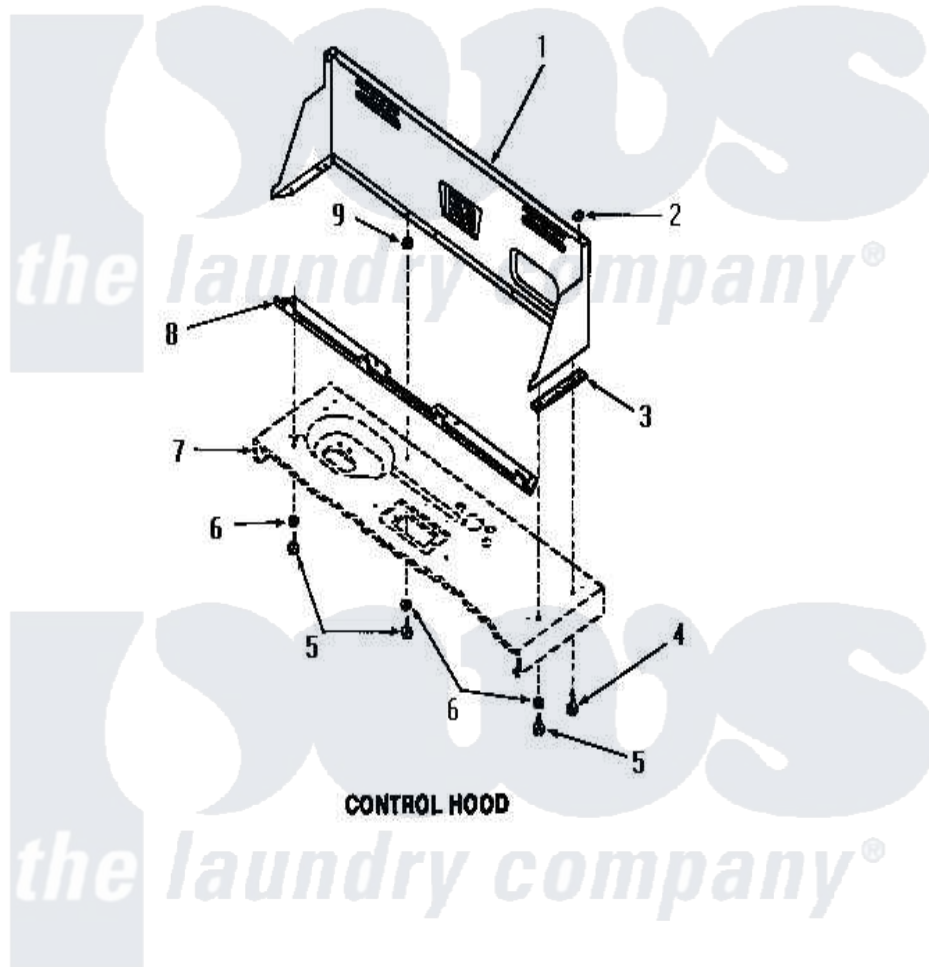

Amana FA6191 09 - CONTROL HOOD

Amana [Residential Amana FA6191 Washer Parts](#) Parts Diagram 09 - CONTROL HOOD
 Click on the part number to view part

Item	Original Part Number	Replaced By	Status	Part Description
1	24330L		Not Available	CONTROL HOOD, ALMOND
"	24330K		Not Available	CONTROL HOOD, COFFEE
"	24330W		Not Available	CONTROL HOOD, WHITE
"	24330C		Not Available	CONTROL HOOD, COPPERTONE
"	24330H		Not Available	CONTROL HOOD, HARVEST GOLD
"	24330A		Not Available	CONTROL HOOD, AVOCADO
2	24522			Nut, Speed-8ab-18 C1995
3	23028		Not Available	GASKET,CONTROL BOX END
4	25724		Not Available	HEX HEAD SCREW
5	52150	489464		Screw
6	20493			Washer, 11/64 ID x 3/8 OD
7	Y00000000		Not Available	SEE NOTE CABINET TOP
8	23360		Not Available	ANGLE
9	23425		Not Available	WASHER,7/32IDX7/16ODX.