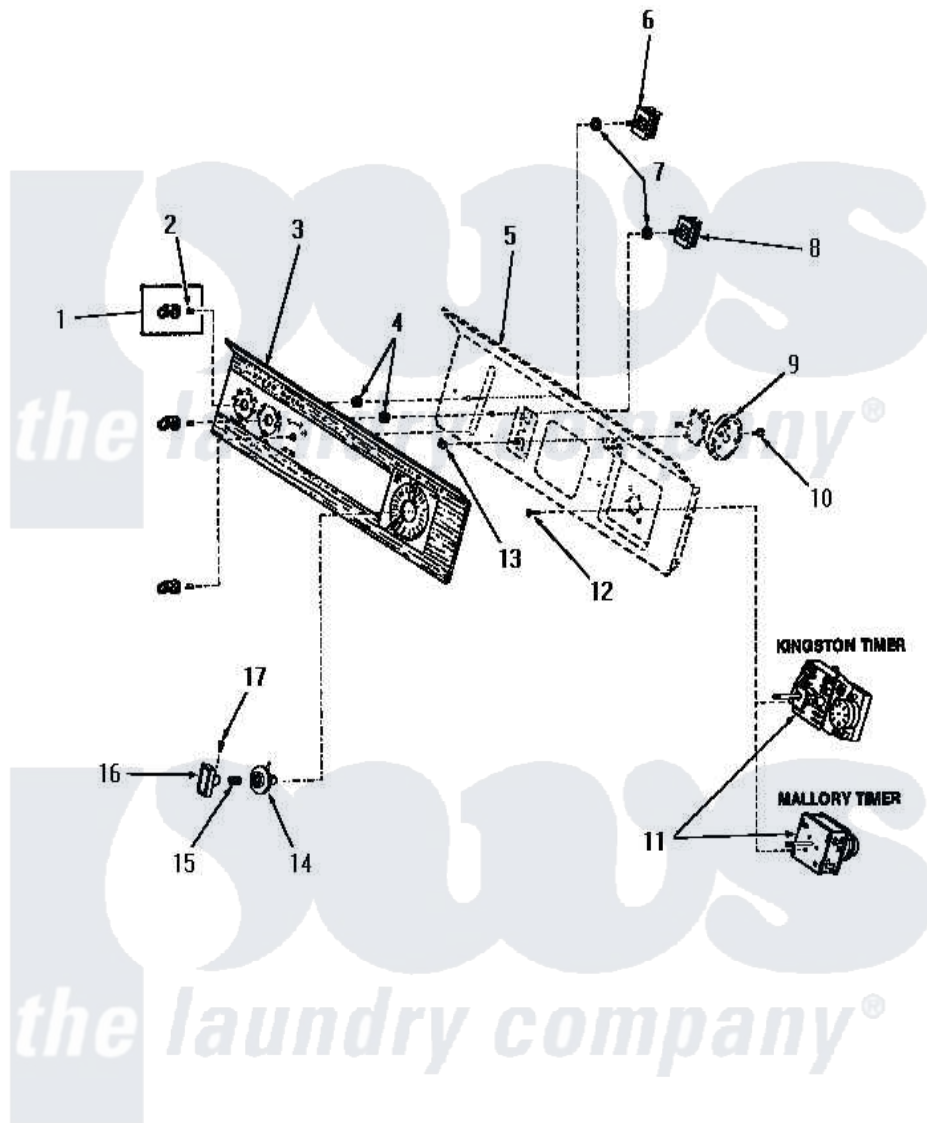

Amana FA6191 10 - CONTROL PANEL & CONTROLS

CONTROL PANEL AND CONTROLS

Amana [Residential Amana FA6191 Washer Parts](#) Parts Diagram 10 - CONTROL PANEL & CONTROLS

[Click on the part number to view part](#)

Item	Original Part Number	Replaced By	Status	Part Description
1	24291			Assembly, Knob
2	23392		Not Available	CLIP FOR 26816 KNOB
3	26283		Not Available	CONTROL PANEL
4	24391		Not Available	KNURLED NUT
5	Y00000000		Not Available	SEE NOTE PANEL SUPPORT PLATE
6	24392		Not Available	SWITCH TEMP
7	91176			Lockwasher, 3/8 Intshkp
8	24431		Not Available	SPEED SWITCH
9	Y00000000		Not Available	SEE NOTE PRESSURE SWITCH
10	23962	W10116760		Screw
11	26324		Not Available	TIMER
12	70212			Screw, 8-32 X 5/32 RD H
13	24522			Nut, Speed-8ab-18 C1995
14	26326		Not Available	TIMER KNOB INDICATOR
15	26319			Spring