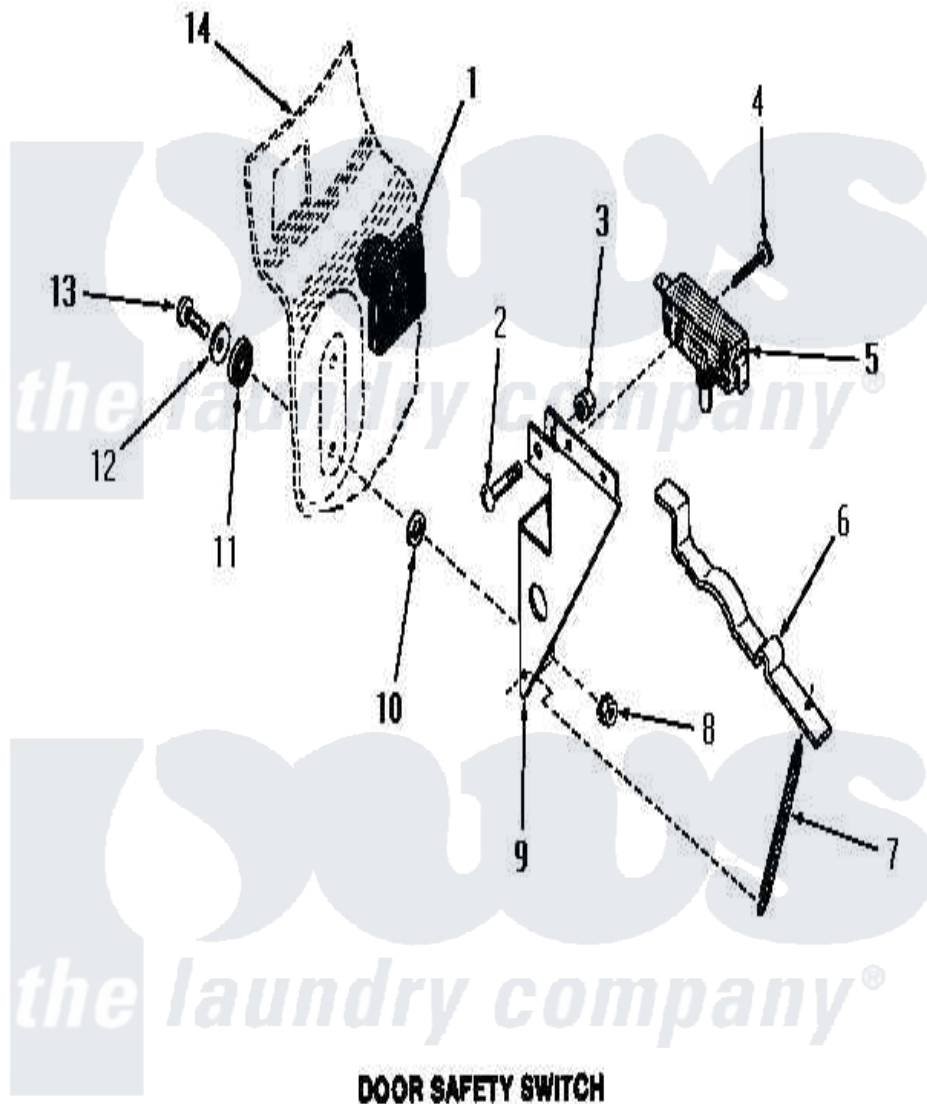

Amana FA6191 11 - DOOR SAFETY SWITCH

DOOR SAFETY SWITCH

Amana [Residential Amana FA6191 Washer Parts](#) Parts Diagram 11 - DOOR SAFETY SWITCH
 Click on the part number to view part

Item	Original Part Number	Replaced By	Status	Part Description
1	23591			Diaphragm
2	Y02370		Not Available	SCREW,10-24X15/16 HEX
3	22001			Nut, 10-24 Nylon Hex BR
4	51783			Screw, 6b-20 X 7/8 HeX
5	23540		Not Available	SWITCH
6	23592		Not Available	ARM
7	26766		Not Available	SPRING
8	23951	M0282009		Nut
9	22783		Not Available	BRACKET
10	21735		Not Available	LOCKWASHER,No.10 INTSHKP
11	02928		Not Available	WASHER
12	20492	M0270504		Washer
13	21081			Screw, 10-24 X 1/2 RD H
14	Y00000000		Not Available	SEE NOTE DRAIN TUB