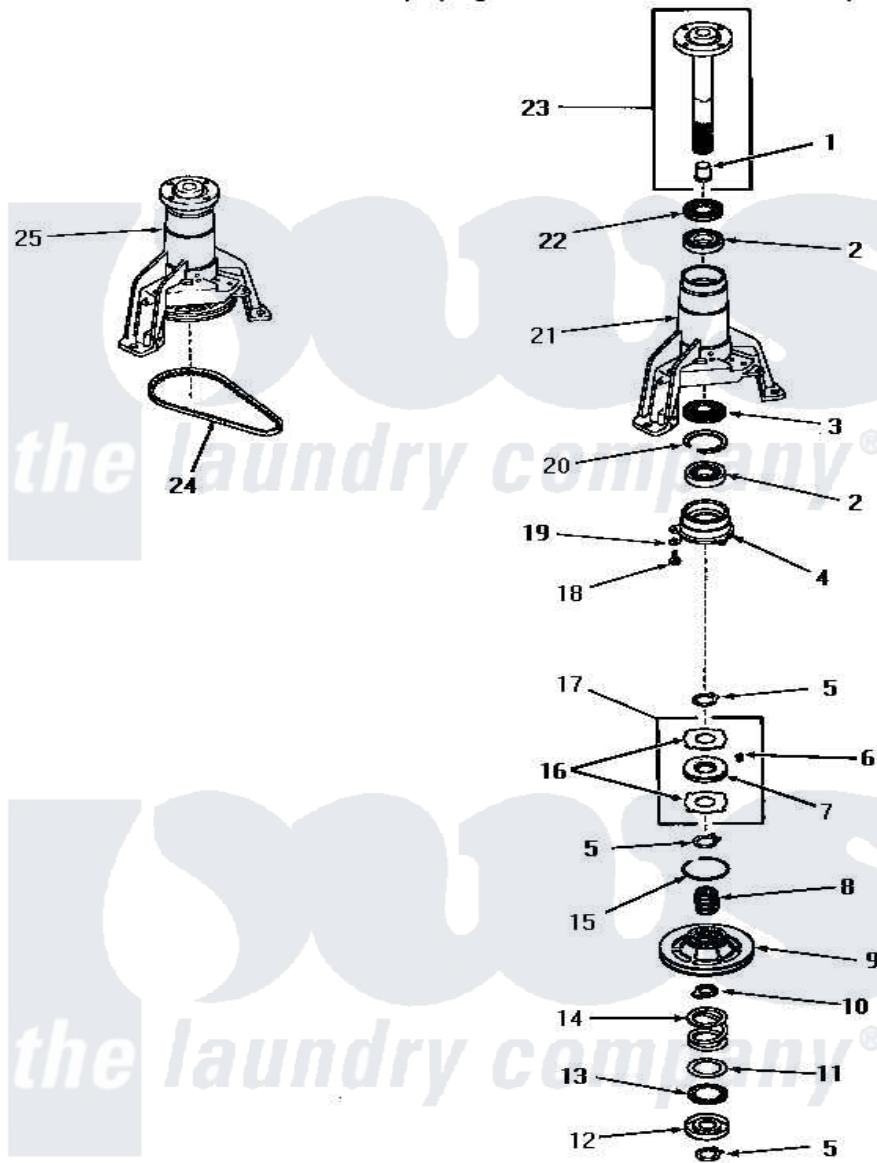

Amana FA6191 13 - MAIN BEARING ASSY & SPIN BELT

MAIN BEARING ASSEMBLY AND SPIN BELT

Amana [Residential Amana FA6191 Washer Parts](#) Parts Diagram 13 - MAIN BEARING ASSY & SPIN BELT
 Click on the part number to view part

Item	Original Part Number	Replaced By	Status	Part Description
1	25854			Bearing
2	20012			Bearing
3	26247			Slinger, Water
4	23639			Retainer
5	23724			Ring, Retaining
6	24500			Clip, Spring
7	23708			Assembly, Brake Disk
8	23634		Not Available	HUB
9	24690			Assembly, Spin Pulley
10	23635		Not Available	STOP
11	23722			Race, Bearing
12	23640			Retainer
13	23721		Not Available	BEARING,NEEDLE
14	23723			Spring
15	Y23720		Not Available	RING,SNAP
16	23637		Not Available	DISC,BRAKE

17	24599		Assembly, Brake Disk
18	02422		Screw, 1/4-20 X 1/2 HeX
19	02431		Lockwasher, 1/4 Ext Shk
20	20084	Not Available	RING,RETAINING
21	25979	Not Available	HOUSING,MAIN BEARING
22	Y21659	Not Available	SEAL
23	23731		Assembly, Spin Shaft
24	23759	Not Available	BELT
25	26018		AsseMbly, Bearing Housing-M
NI	03200		A-D Drive Lubricant